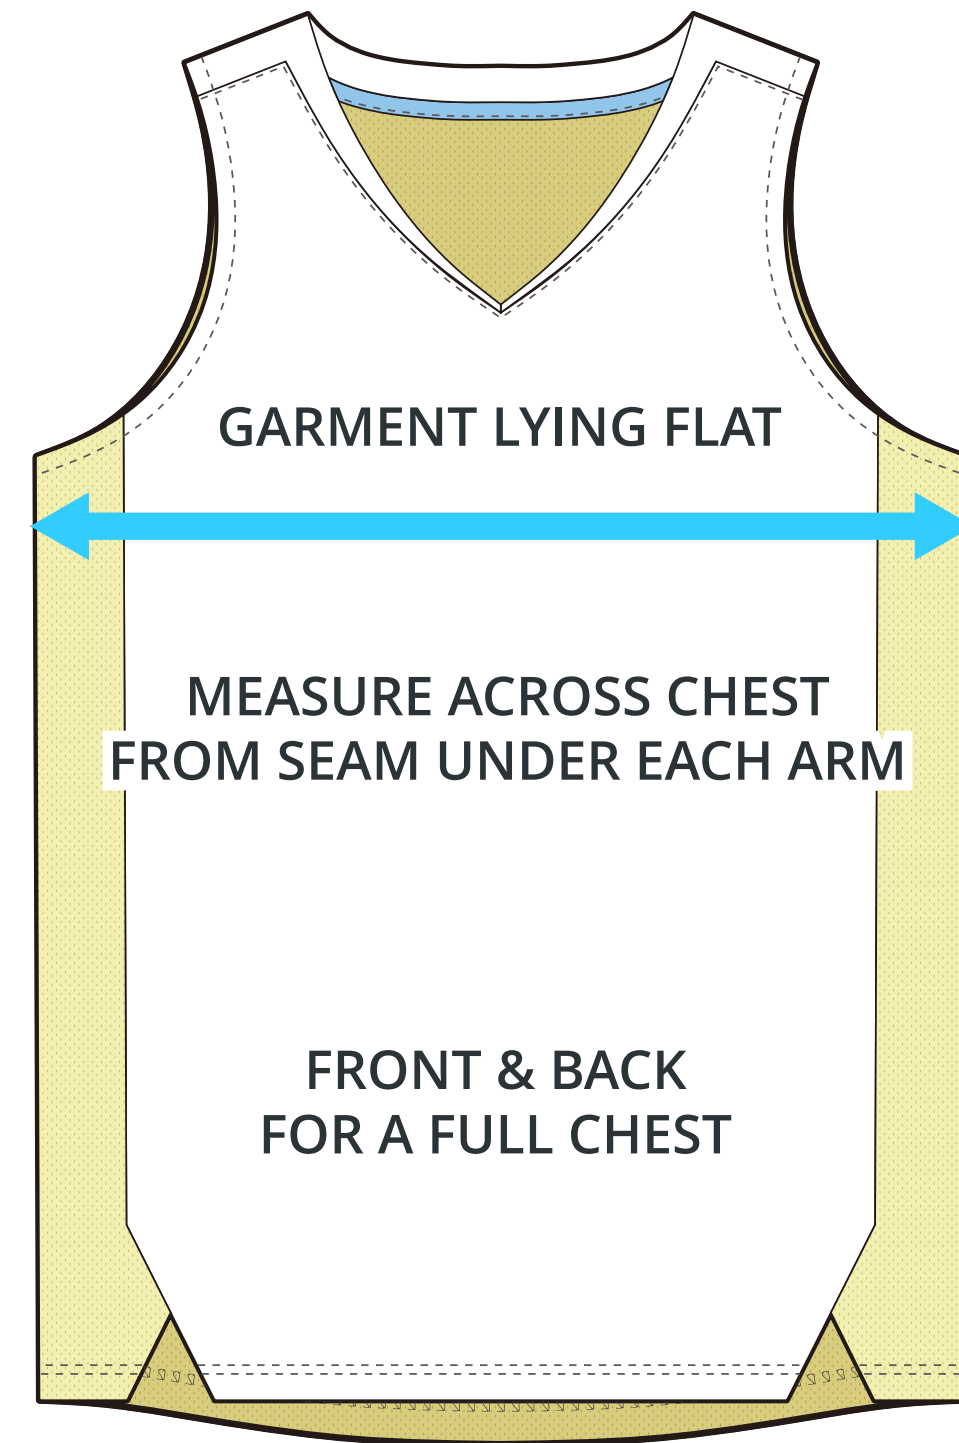

SIZING CHART

FAST BREAK 2.0 JERSEY

Part #: BB-JS-210

ADULT SIZING

SIZING CHART(inches)	XS	S	M	L	XL	2XL	3XL
1/2 Chest	17.72	18.90	20.08	21.26	22.44	23.62	24.80
Front length (HSP)	26.38	27.17	27.95	28.74	29.53	30.31	31.10
Back length (HSP)	27.36	28.15	28.94	29.72	30.51	31.30	32.09

SIZING CHART(cm)	XS	S	M	L	XL	2XL	3XL
1/2 Chest	45.00	48.00	51.00	54.00	57.00	60.00	63.00
Front length (HSP)	67.00	69.00	71.00	73.00	75.00	77.00	79.00
Back length (HSP)	69.50	71.50	73.50	75.50	77.50	79.50	81.50

GIRLS SIZING

SIZING CHART(inches)	GXS	GS	GM	GL
1/2 Chest	13.78	14.96	16.14	17.32
Front length (HSP)	20.67	22.24	23.82	25.79
Back length (HSP)	21.65	23.23	24.80	26.77

SIZING CHART(cm)	GXS	GS	GM	GL
1/2 Chest	35.00	38.00	41.00	44.00
Front length (HSP)	52.50	56.50	60.50	65.50
Back length (HSP)	55.00	59.00	63.00	68.00

HALF CHEST FULL CHEST

To find your size, compare measurements with a similar garment that fits you well.