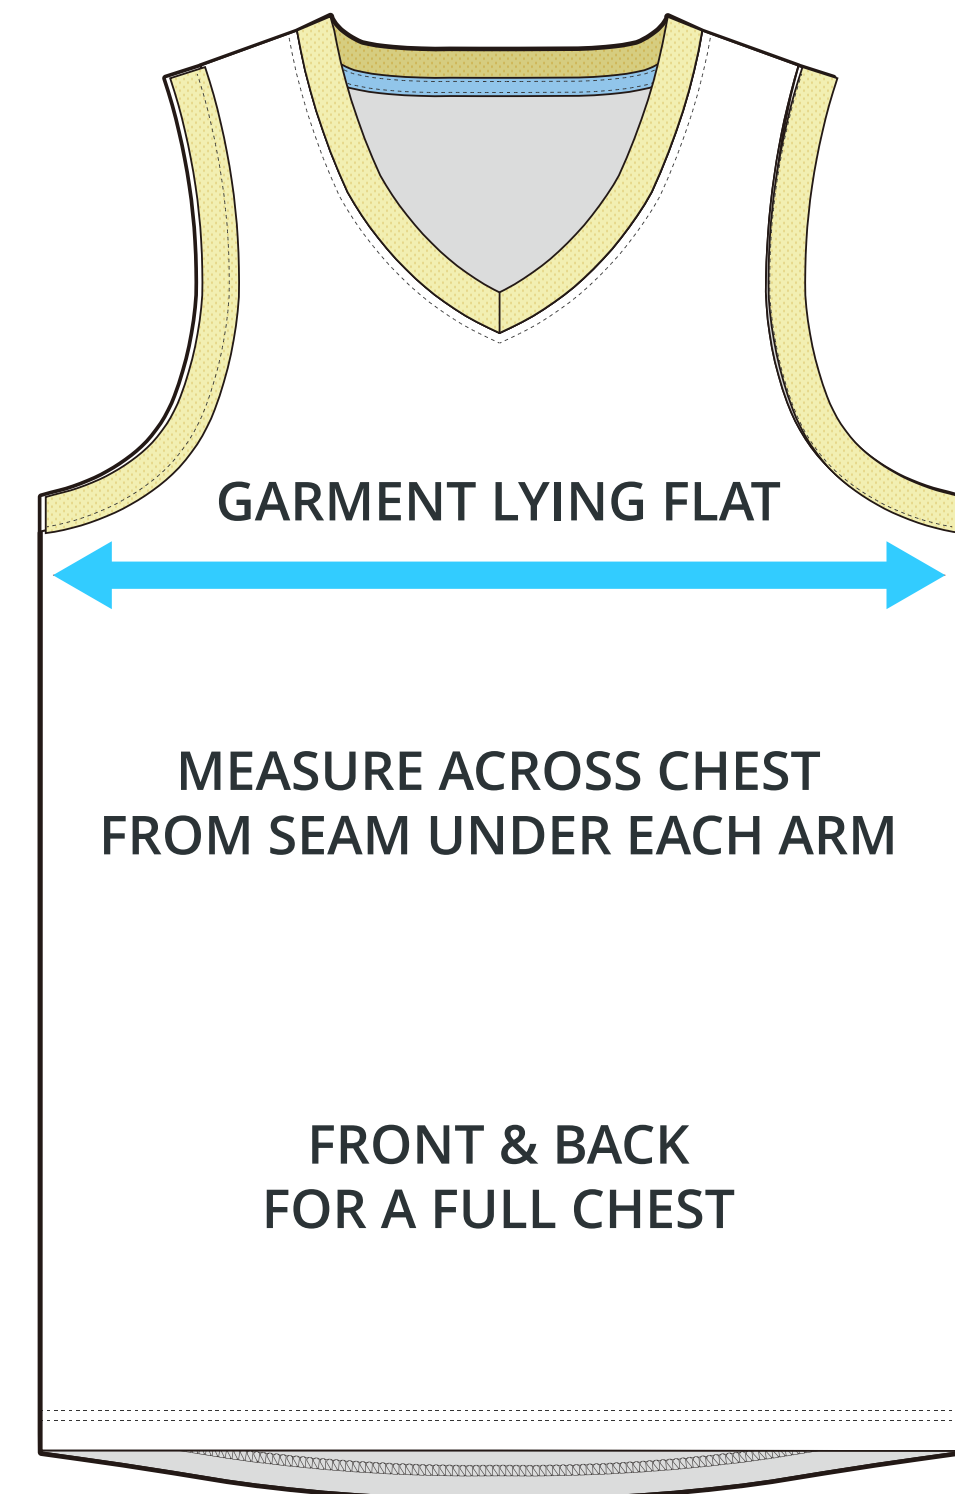

SIZING CHART

ZONE V-NECK JERSEY

Part #: BB-JS-151

ADULT SIZING

SIZING CHART(inches)	S	M	L	XL	2XL	3XL	4XL	5XL
1/2 Chest	19.29	20.47	21.65	22.83	24.02	25.20	26.38	27.56
Front length (HSP)	29.72	30.71	31.69	32.68	33.66	34.65	35.24	35.83
Back length (HSP)	30.71	31.69	32.68	33.66	34.65	35.63	36.61	37.60

SIZING CHART(cm)	S	M	L	XL	2XL	3XL	4XL	5XL
1/2 Chest	49.00	52.00	55.00	58.00	61.00	64.00	67.00	70.00
Front length (HSP)	75.50	78.00	80.50	83.00	85.50	88.00	89.50	91.00
Back length (HSP)	78.00	80.50	83.00	85.50	88.00	90.50	93.00	95.50

YOUTH SIZING

SIZING CHART(inches)	YXS	YS	YM	YL	YXL
1/2 Chest	13.78	14.96	16.14	17.32	18.50
Front length (HSP)	20.67	22.24	23.82	25.79	27.76
Back length (HSP)	21.65	23.23	24.80	26.77	28.74

SIZING CHART(cm)	YXS	YS	YM	YL	YXL
1/2 Chest	35.00	38.00	41.00	44.00	47.00
Front length (HSP)	52.50	56.50	60.50	65.50	70.50
Back length (HSP)	55.00	59.00	63.00	68.00	73.00

HALF CHEST FULL CHEST

To find your size, compare measurements with a similar garment that fits you well.