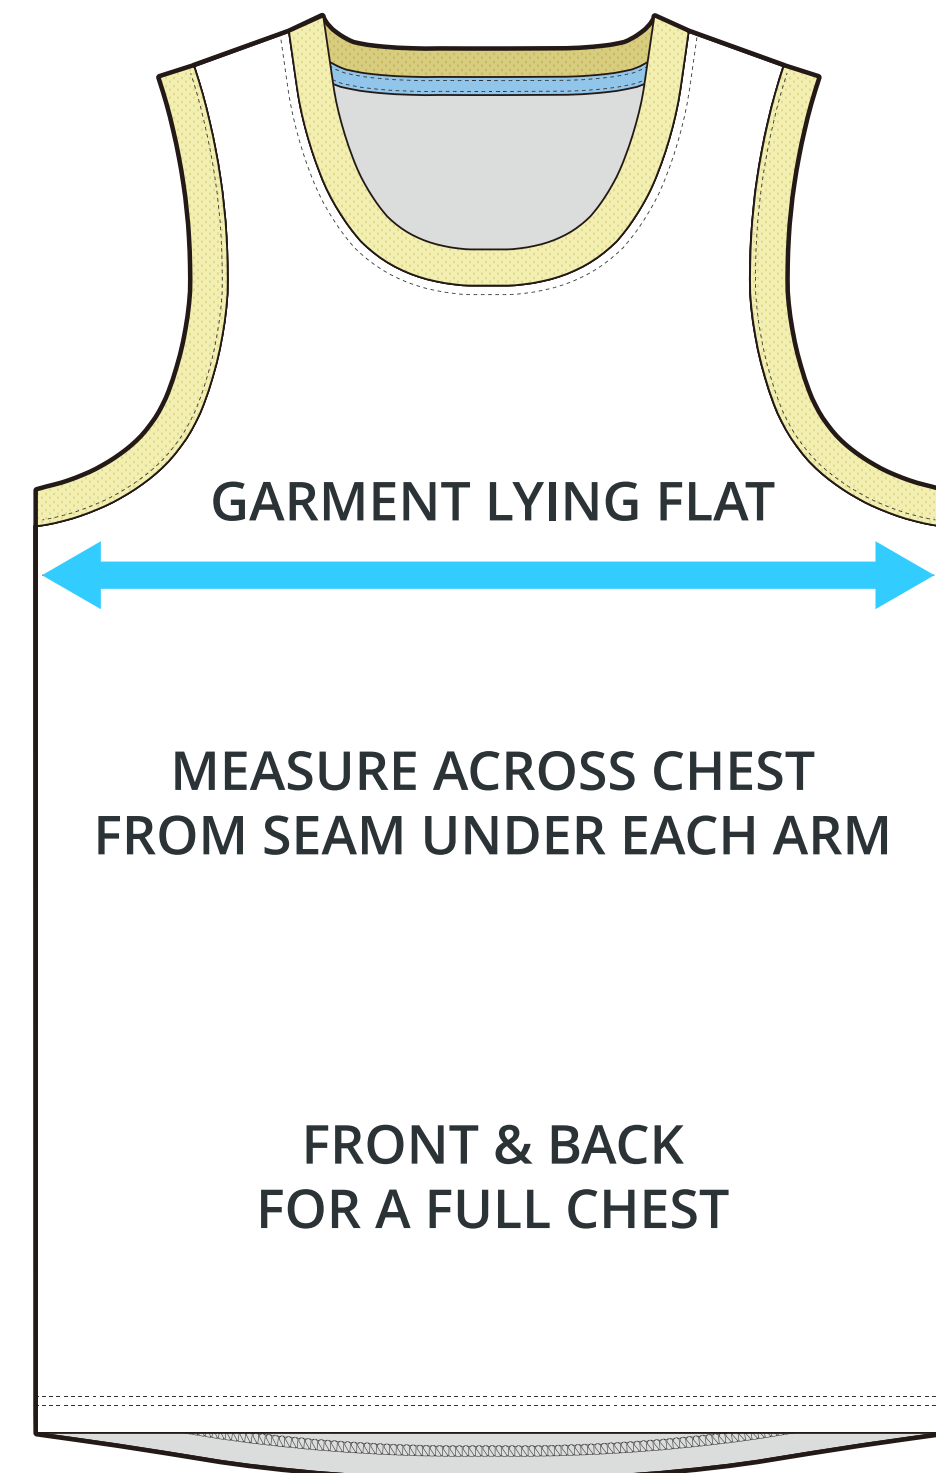

SIZING CHART

CROSSOVER CREW NECK JERSEY

Part #: BB-JS-150

ADULT SIZING

SIZING CHART(inches)	S	M	L	XL	2XL	3XL
1/2 Chest	19.29	20.47	21.65	22.83	24.02	25.20
Front length (HSP)	29.72	30.71	31.69	32.68	33.66	34.65
Back length (HSP)	30.71	31.69	32.68	33.66	34.65	35.63

SIZING CHART(cm)	S	M	L	XL	2XL	3XL
1/2 Chest	49.00	52.00	55.00	58.00	61.00	64.00
Front length (HSP)	75.50	78.00	80.50	83.00	85.50	88.00
Back length (HSP)	78.00	80.50	83.00	85.50	88.00	90.50

YOUTH SIZING

SIZING CHART(inches)	YXS	YS	YM	YL	YXL
1/2 Chest	13.78	14.96	16.14	17.32	18.50
Front length (HSP)	20.67	22.24	23.82	25.79	27.76
Back length (HSP)	21.65	23.23	24.80	26.77	28.74

SIZING CHART(cm)	YXS	YS	YM	YL	YXL
1/2 Chest	35.00	38.00	41.00	44.00	47.00
Front length (HSP)	52.50	56.50	60.50	65.50	70.50
Back length (HSP)	55.00	59.00	63.00	68.00	73.00

HALF CHEST FULL CHEST

To find your size, compare measurements with a similar garment that fits you well.