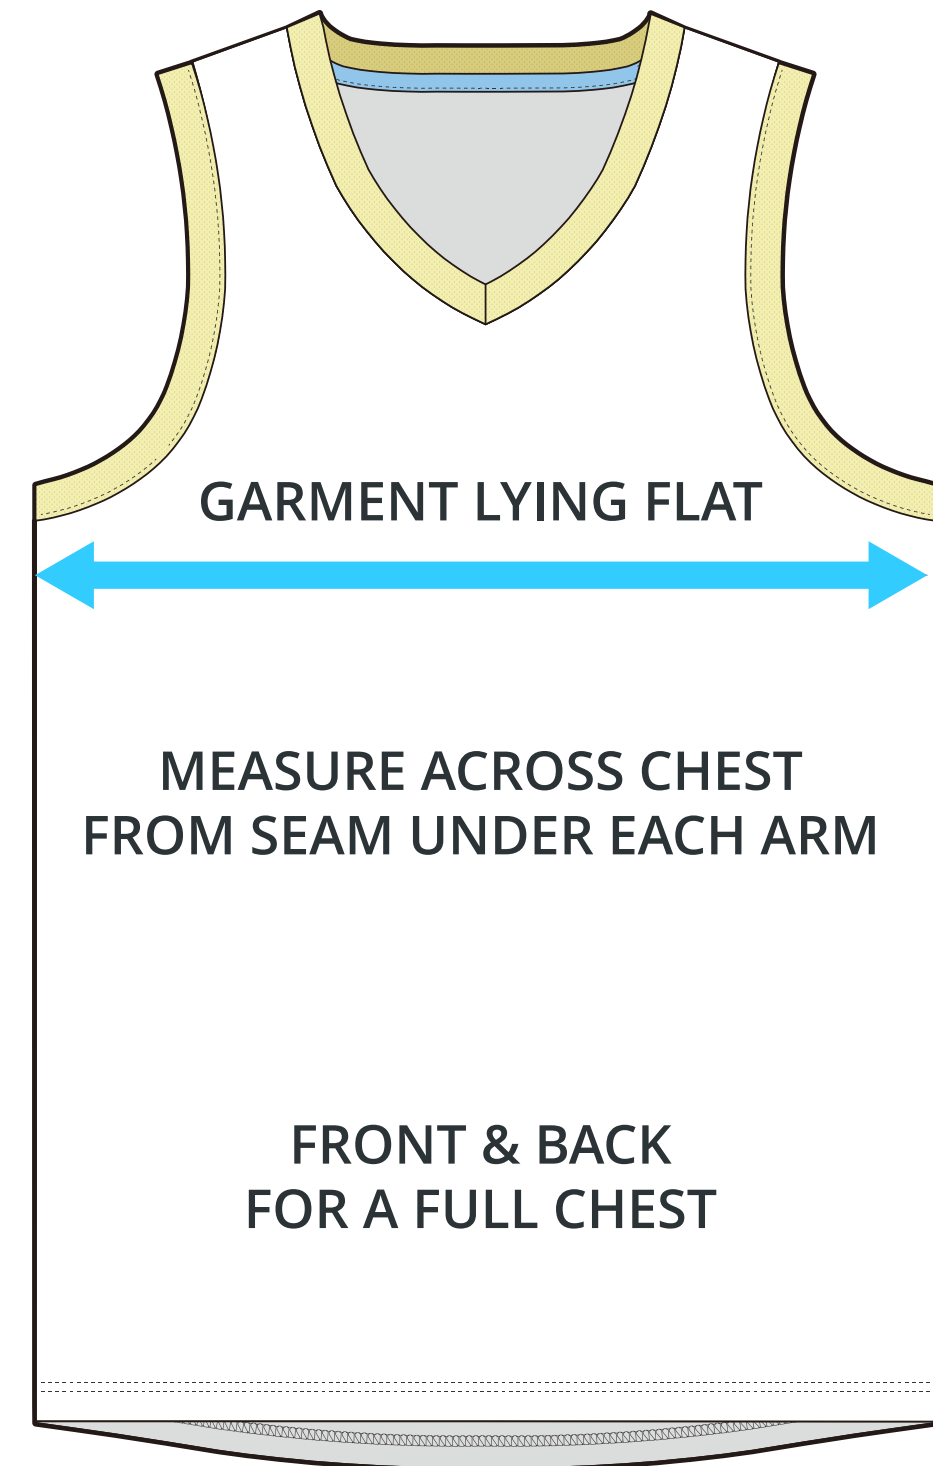

SIZING CHART

DOUBLE TAKE REVERSIBLE JERSEY

Part #: BB-JS-136

ADULT SIZING

SIZING CHART(inches)	S	M	L	XL	2XL	3XL
1/2 Chest	19.29	20.47	21.65	22.83	24.02	25.20
Front length (HSP)	29.72	30.71	31.69	32.68	33.66	34.65
Back length (HSP)	30.71	31.69	32.68	33.66	34.65	35.63

SIZING CHART(cm)	S	M	L	XL	2XL	3XL
1/2 Chest	49.00	52.00	55.00	58.00	61.00	64.00
Front length (HSP)	75.50	78.00	80.50	83.00	85.50	88.00
Back length (HSP)	78.00	80.50	83.00	85.50	88.00	90.50

YOUTH SIZING

SIZING CHART(inches)	YXS	YS	YM	YL	YXL
1/2 Chest	13.78	14.96	16.14	17.32	18.50
Front length (HSP)	20.67	22.24	23.82	25.79	27.76
Back length (HSP)	21.65	23.23	24.80	26.77	28.74

SIZING CHART(cm)	YXS	YS	YM	YL	YXL
1/2 Chest	35.00	38.00	41.00	44.00	47.00
Front length (HSP)	52.50	56.50	60.50	65.50	70.50
Back length (HSP)	55.00	59.00	63.00	68.00	73.00

HALF CHEST FULL CHEST

To find your size, compare measurements with a similar garment that fits you well.