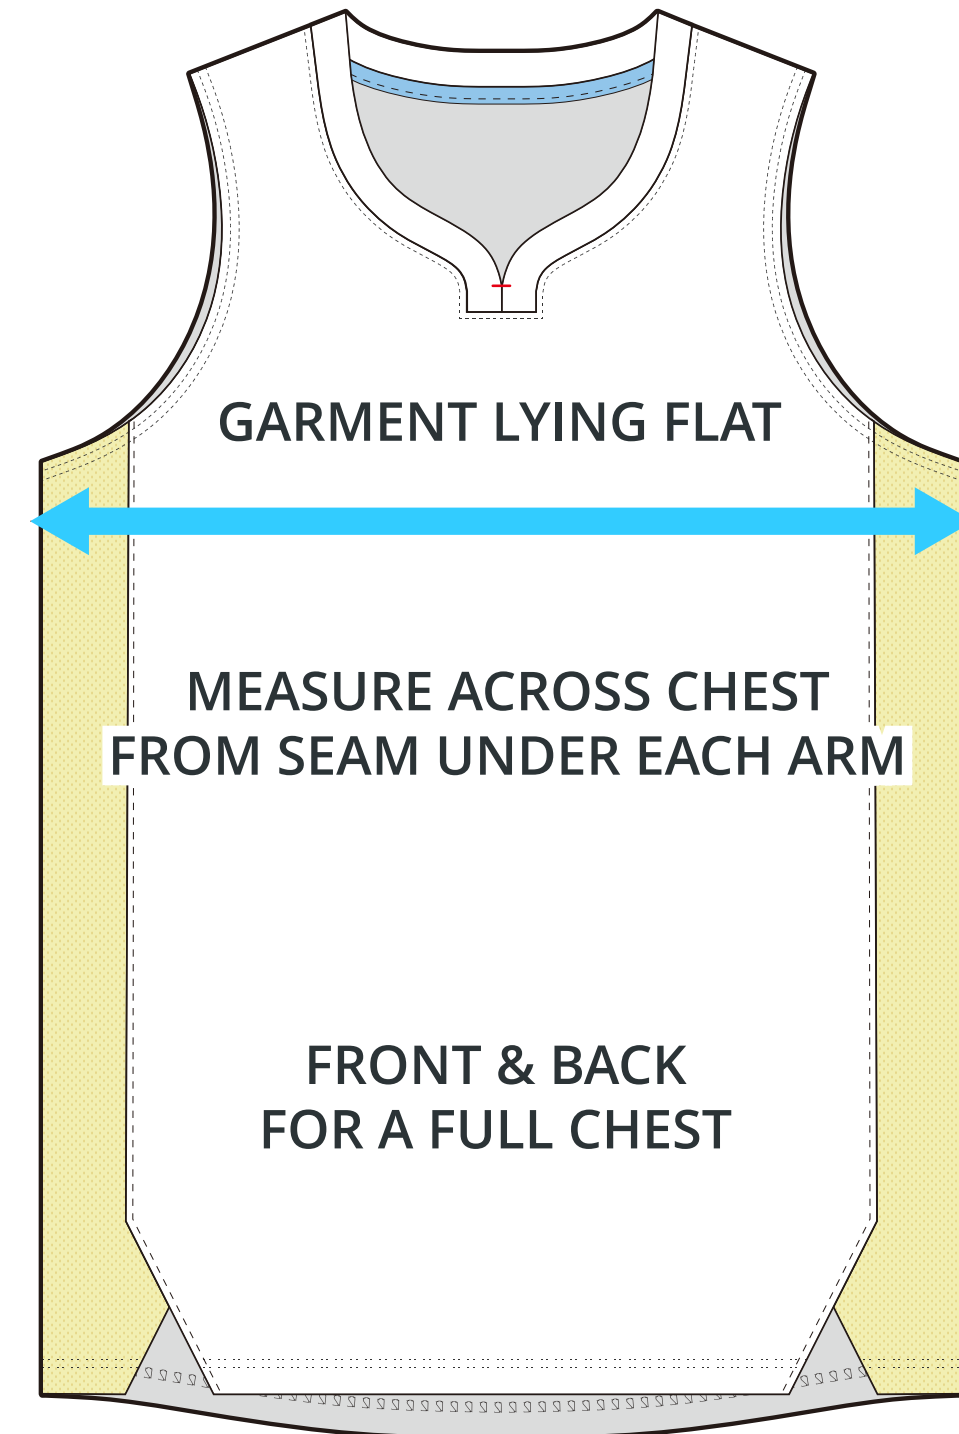

SIZING CHART

ELITE WOVEN JERSEY

Part #: BB-JS-128

ADULT SIZING

SIZING CHART(inches)	S	M	L	XL	2XL	3XL
1/2 Chest	19.29	20.47	21.65	22.83	24.02	25.20
Front length (HSP)	29.72	30.71	31.69	32.68	33.66	34.65
Back length (HSP)	30.71	31.69	32.68	33.66	34.65	35.63

SIZING CHART(cm)	S	M	L	XL	2XL	3XL
1/2 Chest	49.00	52.00	55.00	58.00	61.00	64.00
Front length (HSP)	75.50	78.00	80.50	83.00	85.50	88.00
Back length (HSP)	78.00	80.50	83.00	85.50	88.00	90.50

YOUTH SIZING

SIZING CHART(inches)	YXS	YS	YM	YL	YXL
1/2 Chest	13.78	14.96	16.14	17.32	18.50
Front length (HSP)	20.67	22.24	23.82	25.79	27.76
Back length (HSP)	21.65	23.23	24.80	26.77	28.74

SIZING CHART(cm)	YXS	YS	YM	YL	YXL
1/2 Chest	35.00	38.00	41.00	44.00	47.00
Front length (HSP)	52.50	56.50	60.50	65.50	70.50
Back length (HSP)	55.00	59.00	63.00	68.00	73.00

HALF CHEST FULL CHEST

To find your size, compare measurements with a similar garment that fits you well.