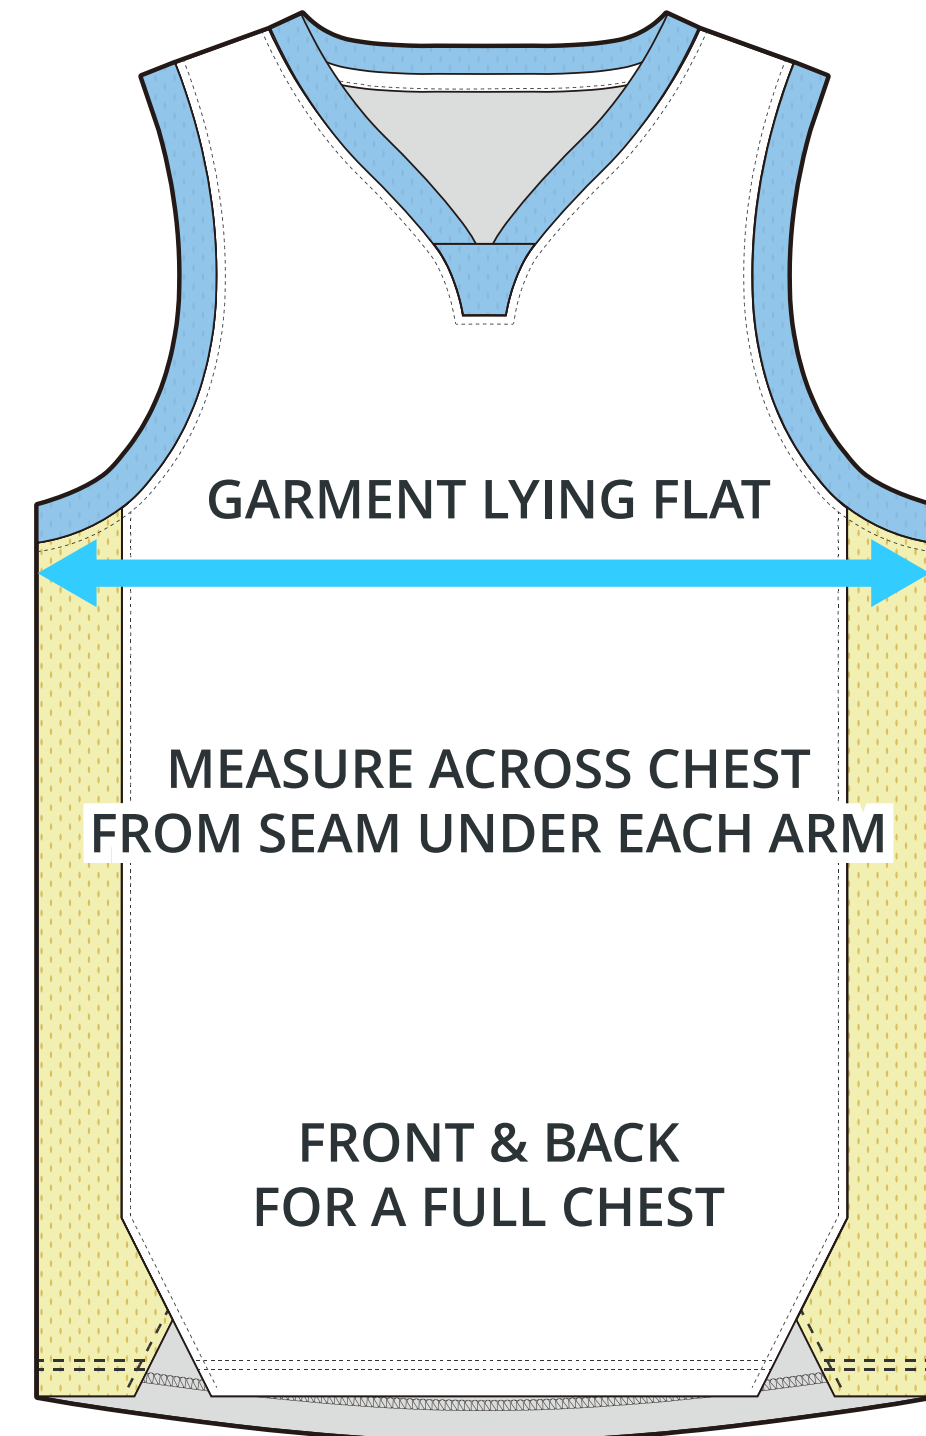

SIZING CHART

3 POINT JERSEY

Part #: BB-JS-122

ADULT SIZING

SIZING CHART(inches)	S	M	L	XL	2XL	3XL
1/2 Chest	19.29	20.47	21.65	22.83	24.02	25.20
Front length (HSP)	29.72	30.71	31.69	32.68	33.66	34.65
Back length (HSP)	30.71	31.69	32.68	33.66	34.65	35.63

SIZING CHART(cm)	S	M	L	XL	2XL	3XL
1/2 Chest	49.00	52.00	55.00	58.00	61.00	64.00
Front length (HSP)	75.50	78.00	80.50	83.00	85.50	88.00
Back length (HSP)	78.00	80.50	83.00	85.50	88.00	90.50

YOUTH SIZING

SIZING CHART(inches)	YXS	YS	YM	YL	YXL
1/2 Chest	13.78	14.96	16.14	17.32	18.50
Front length (HSP)	20.67	22.24	23.82	25.79	27.76
Back length (HSP)	21.65	23.23	24.80	26.77	28.74

SIZING CHART(cm)	YXS	YS	YM	YL	YXL
1/2 Chest	35.00	38.00	41.00	44.00	47.00
Front length (HSP)	52.50	56.50	60.50	65.50	70.50
Back length (HSP)	55.00	59.00	63.00	68.00	73.00

HALF CHEST FULL CHEST

To find your size, compare measurements with a similar garment that fits you well.