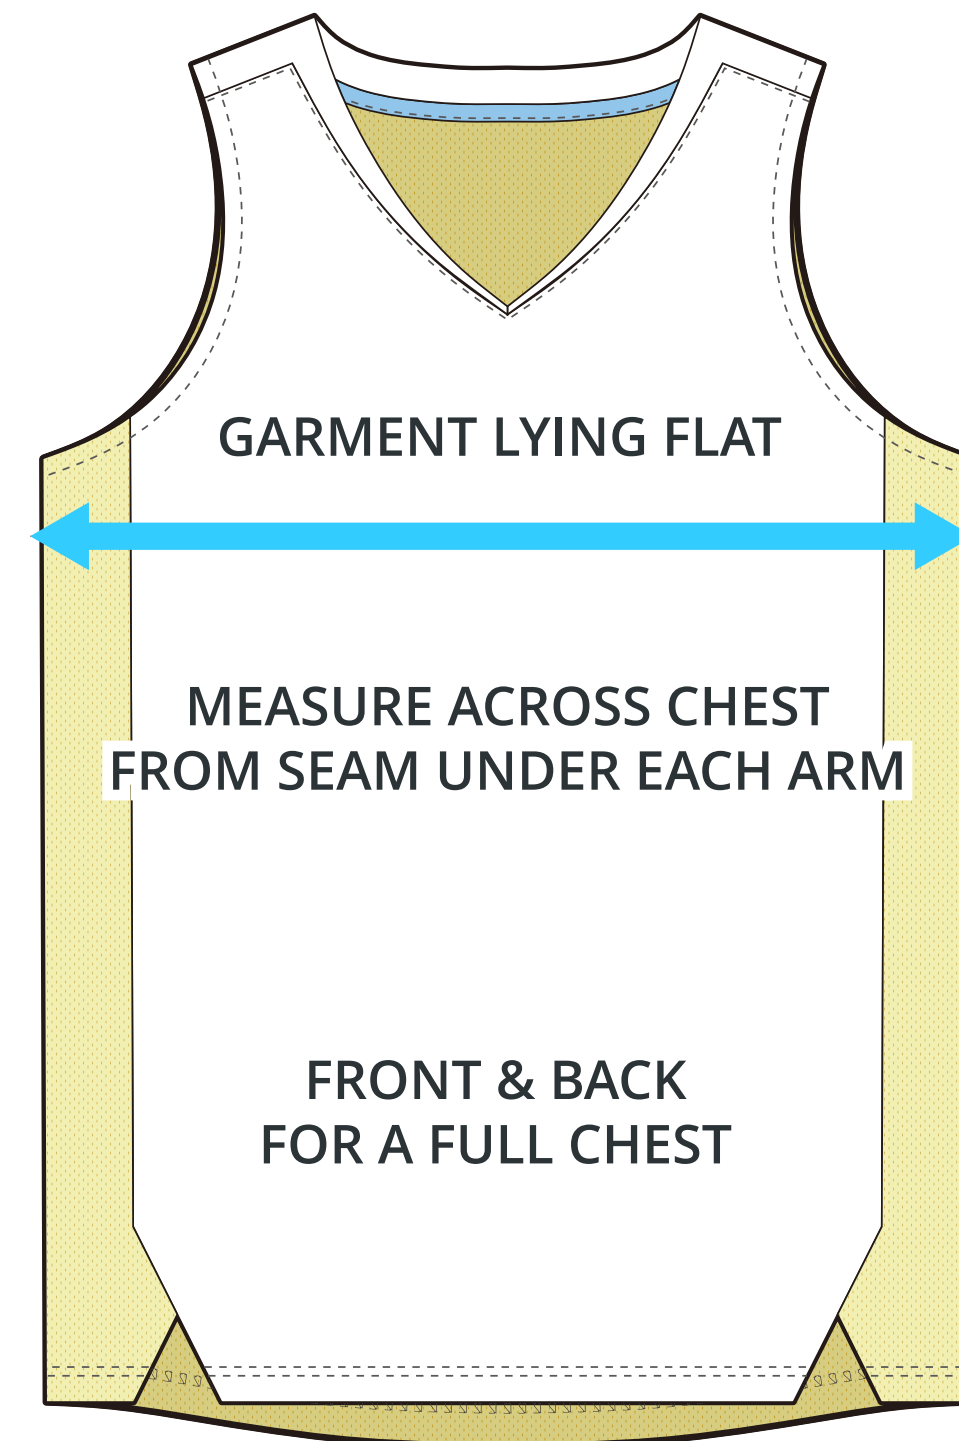

SIZING CHART

FAST BREAK 2.0 JERSEY

Part #: BB-JS-110

ADULT SIZING

SIZING CHART(inches)	S	M	L	XL	2XL	3XL
1/2 Chest	19.29	20.47	21.65	22.83	24.02	25.20
Front length (HSP)	29.72	30.71	31.69	32.68	33.66	34.65
Back length (HSP)	30.71	31.69	32.68	33.66	34.65	35.63

SIZING CHART(cm)	S	M	L	XL	2XL	3XL
1/2 Chest	49.00	52.00	55.00	58.00	61.00	64.00
Front length (HSP)	75.50	78.00	80.50	83.00	85.50	88.00
Back length (HSP)	78.00	80.50	83.00	85.50	88.00	90.50

YOUTH SIZING

SIZING CHART(inches)	YXS	YS	YM	YL	YXL
1/2 Chest	13.78	14.96	16.14	17.32	18.50
Front length (HSP)	20.67	22.24	23.82	25.79	27.76
Back length (HSP)	21.65	23.23	24.80	26.77	28.74

SIZING CHART(cm)	YXS	YS	YM	YL	YXL
1/2 Chest	35.00	38.00	41.00	44.00	47.00
Front length (HSP)	52.50	56.50	60.50	65.50	70.50
Back length (HSP)	55.00	59.00	63.00	68.00	73.00

HALF CHEST FULL CHEST

To find your size, compare measurements with a similar garment that fits you well.