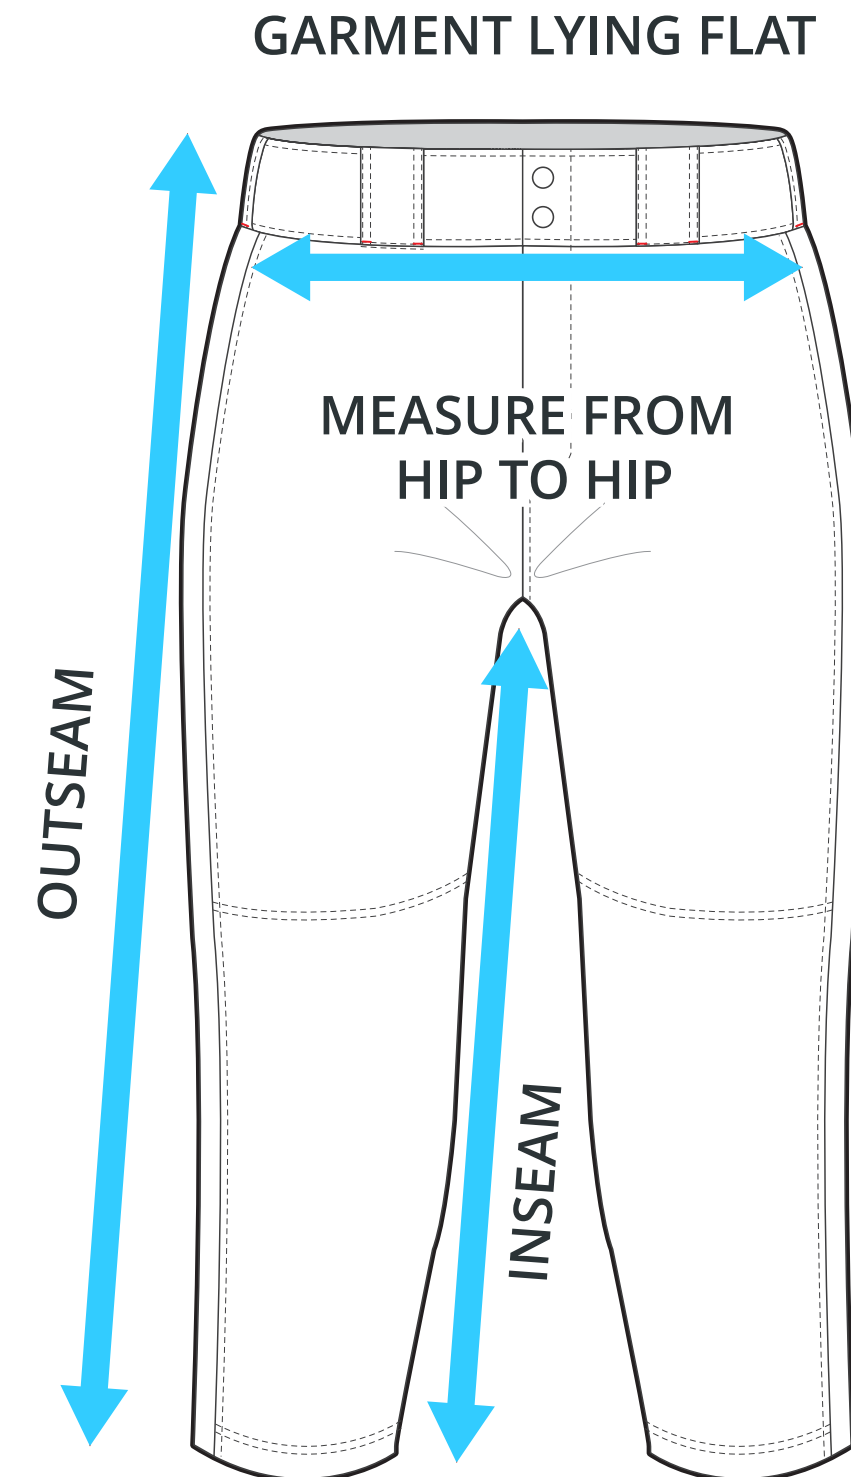

SIZING CHART

GRAND SLAM KNICKER PANT

Part #: BA-PS-118

ADULT SIZING

SIZING CHART(inches)	S	M	L	XL	2XL	3XL
1/2 Hip	20.47	21.65	22.83	24.80	25.98	27.17
Inseam	20.67	21.65	22.64	23.03	23.62	24.21
Outseam	30.12	30.91	31.89	32.68	33.66	34.84

SIZING CHART(cm)	S	M	L	XL	2XL	3XL
1/2 Hip	52.00	55.00	58.00	63.00	66.00	69.00
Inseam	52.50	55.00	57.50	58.50	60.00	61.50
Outseam	76.50	78.50	81.00	83.00	85.50	88.50

YOUTH SIZING

SIZING CHART(inches)	YS	YM	YL	YXL
1/2 Hip	15.35	16.54	17.72	19.29
Inseam	17.13	17.32	18.11	19.29
Outseam	23.62	24.80	26.18	27.36

SIZING CHART(cm)	YS	YM	YL	YXL
1/2 Hip	39.00	42.00	45.00	49.00
Inseam	43.50	44.00	46.00	49.00
Outseam	60.00	63.00	66.50	69.50

HALF HIP INSEAM/OUTSEAM

To find your size, compare measurements with a similar garment that fits you well.