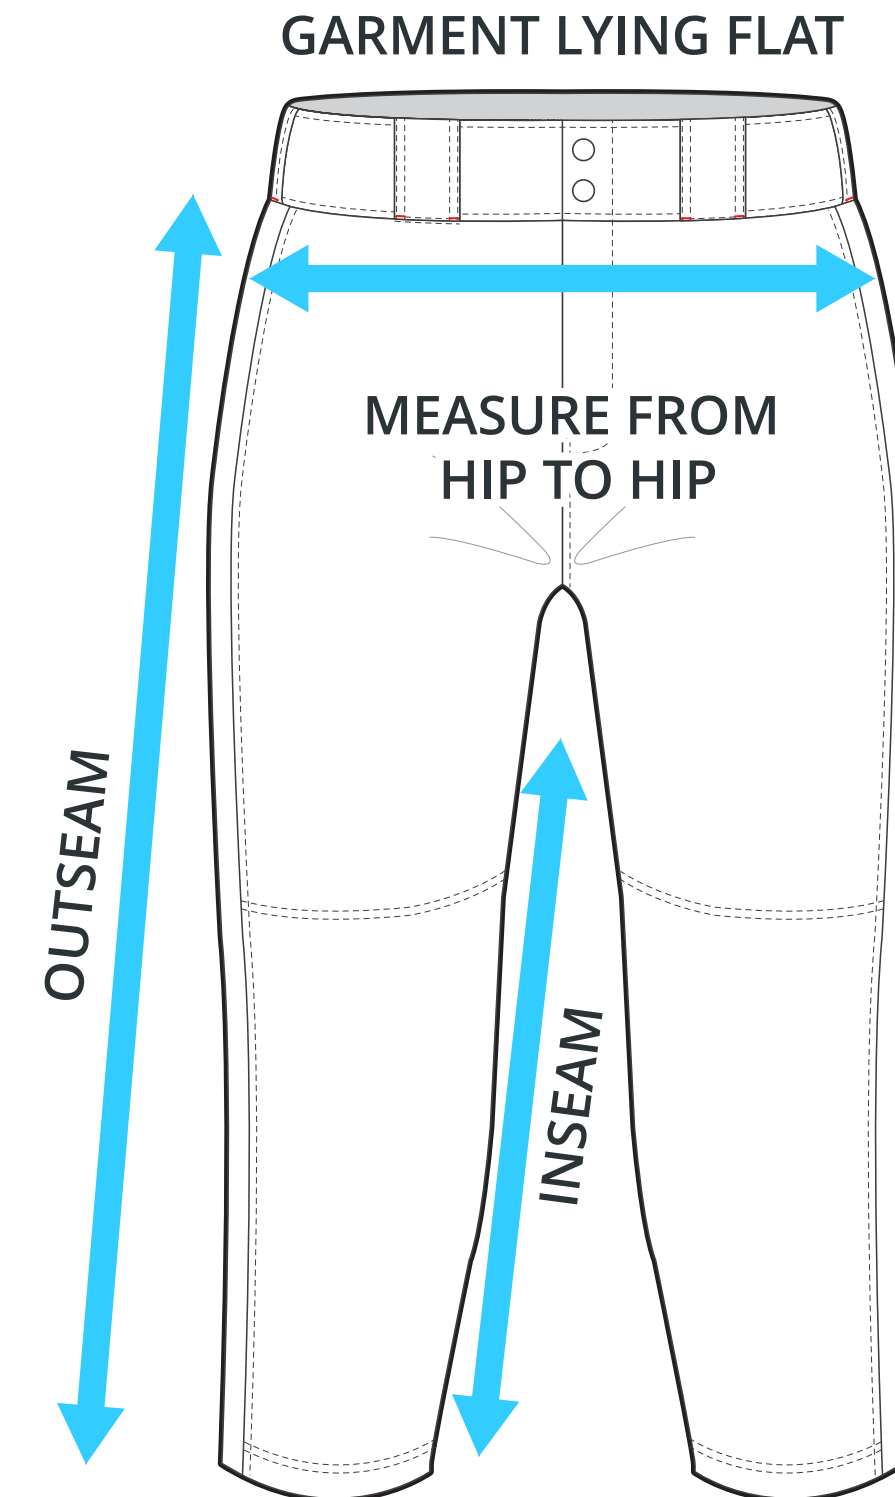

SIZING CHART

HEAT SOFTBALL PANTS

Part #: BA-PS-117

ADULT SIZING

SIZING CHART(inches)	XS	S	M	L	XL	2XL	3XL	4XL	5XL
1/2 Hip	17.72	18.50	19.29	20.47	21.65	22.83	24.02	25.20	26.38
Outseam	28.35	29.53	30.31	31.10	32.28	33.07	33.86	34.65	35.43

SIZING CHART(cm)	XS	S	M	L	XL	2XL	3XL	4XL	5XL
1/2 Hip	45.00	47.00	49.00	52.00	55.00	58.00	61.00	64.00	67.00
Outseam	72.00	75.00	77.00	79.00	82.00	84.00	86.00	88.00	90.00

GIRLS SIZING

SIZING CHART(inches)	GS	GM	GL
1/2 Hip	14.57	15.35	16.14
Outseam	21.26	23.62	25.98

SIZING CHART(cm)	GS	GM	GL
1/2 Hip	37.00	39.00	41.00
Outseam	54.00	60.00	66.00

HALF HIP INSEAM/OUTSEAM

To find your size, compare measurements with a similar garment that fits you well.