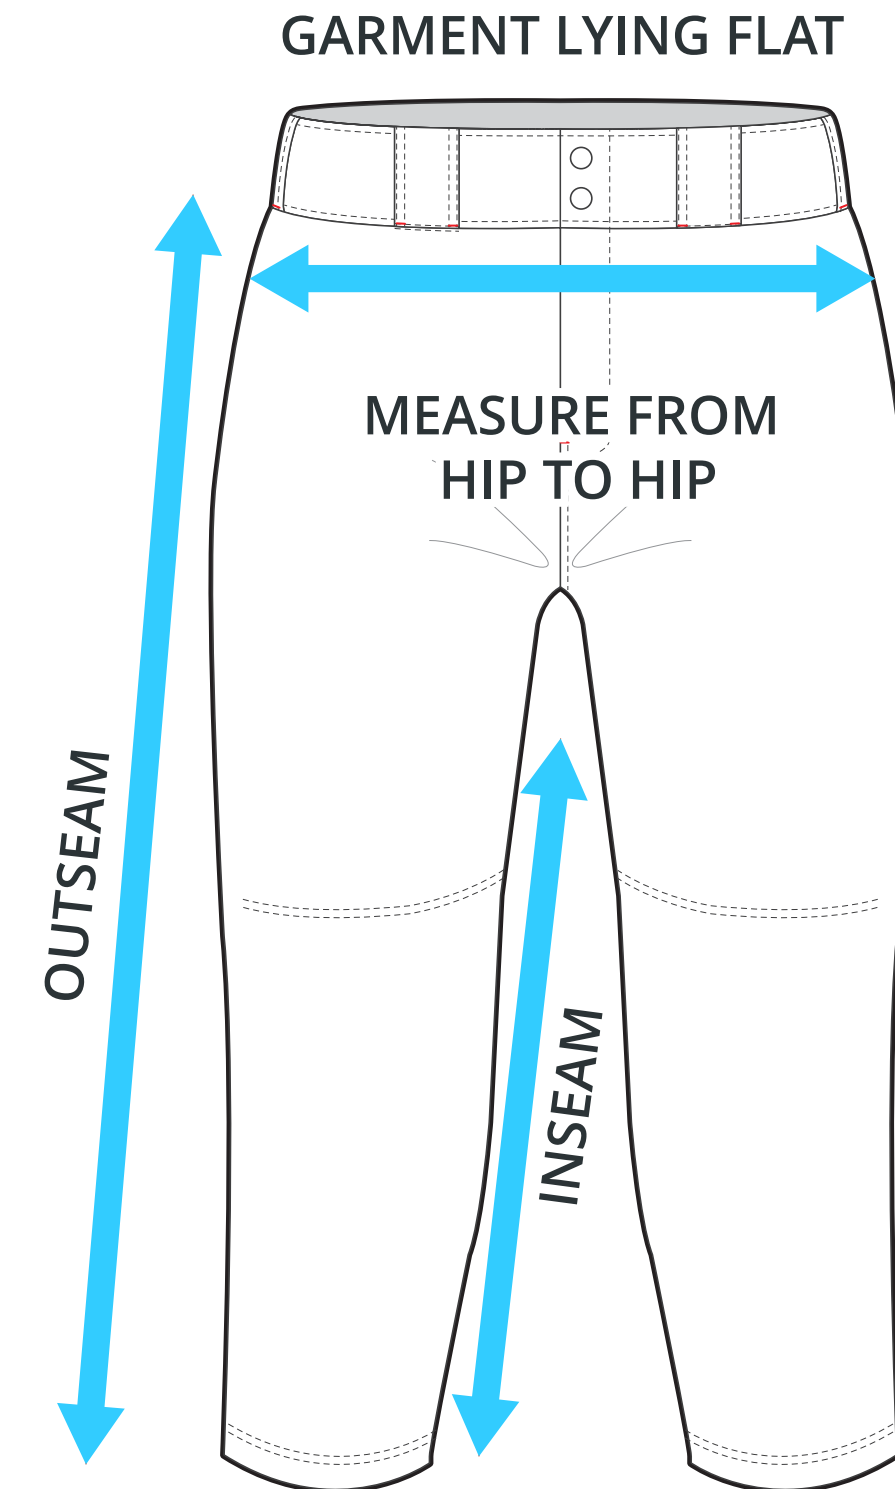

# SIZING CHART

### ADULT SIZING

SIZING CHART(inches)	XS	S	M	L	XL	2XL	3XL	4XL	5XL
1/2 Hip	17.72	18.50	19.29	20.47	21.65	22.83	24.02	25.20	26.38
Outseam	28.35	29.53	30.31	31.10	32.28	33.07	33.86	34.65	35.43

SIZING CHART(cm)	XS	S	M	L	XL	2XL	3XL	4XL	5XL
1/2 Hip	45.00	47.00	49.00	52.00	55.00	58.00	61.00	64.00	67.00
Outseam	72.00	75.00	77.00	79.00	82.00	84.00	86.00	88.00	90.00

### GIRLS SIZING

SIZING CHART(inches)	GS	GM	GL
1/2 Hip	14.57	15.35	16.14
Outseam	21.26	23.62	25.98

SIZING CHART(cm)	GS	GM	GL
1/2 Hip	37.00	39.00	41.00
Outseam	54.00	60.00	66.00

## HALF HIP INSEAM/OUTSEAM

To find your size, compare measurements with a similar garment that fits you well.