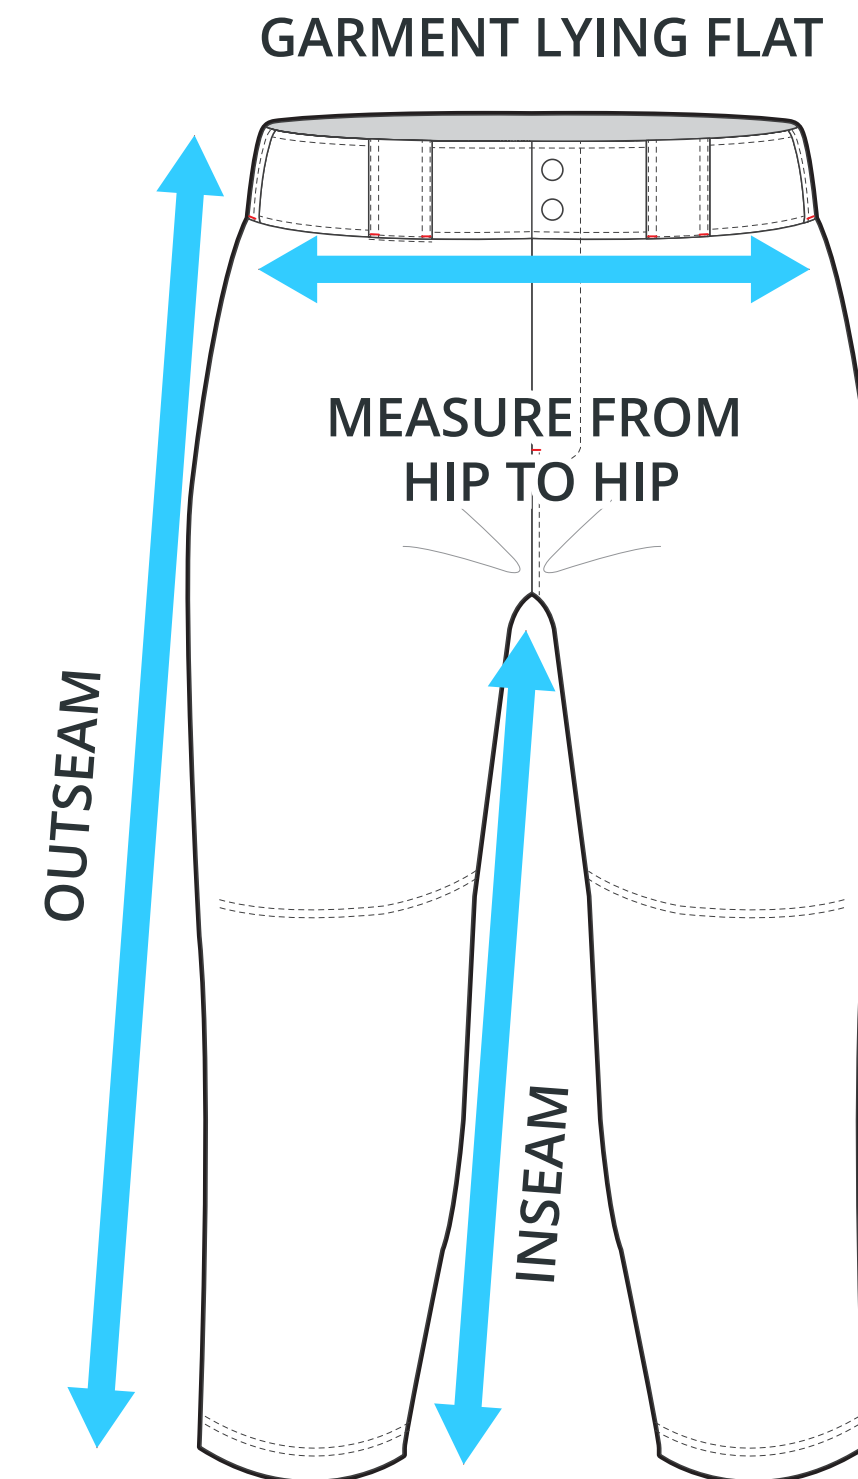

# SIZING CHART

### ADULT SIZING

SIZING CHART(inches)	S	M	L	XL	2XL	3XL
1/2 Hip	20.47	21.65	22.83	24.80	25.98	27.17
Inseam	20.67	21.65	22.64	23.03	23.62	24.21
Outseam	30.12	30.91	31.89	32.68	33.66	34.84

SIZING CHART(cm)	S	M	L	XL	2XL	3XL
1/2 Hip	52.00	55.00	58.00	63.00	66.00	69.00
Inseam	52.50	55.00	57.50	58.50	60.00	61.50
Outseam	76.50	78.50	81.00	83.00	85.50	88.50

### YOUTH SIZING

SIZING CHART(inches)	YS	YM	YL	YXL
1/2 Hip	15.35	16.54	17.72	19.29
Inseam	17.13	17.32	18.11	19.29
Outseam	23.62	24.80	26.18	27.36

SIZING CHART(cm)	YS	YM	YL	YXL
1/2 Hip	39.00	42.00	45.00	49.00
Inseam	43.50	44.00	46.00	49.00
Outseam	60.00	63.00	66.50	69.50

## HALF HIP INSEAM/OUTSEAM

To find your size, compare measurements with a similar garment that fits you well.