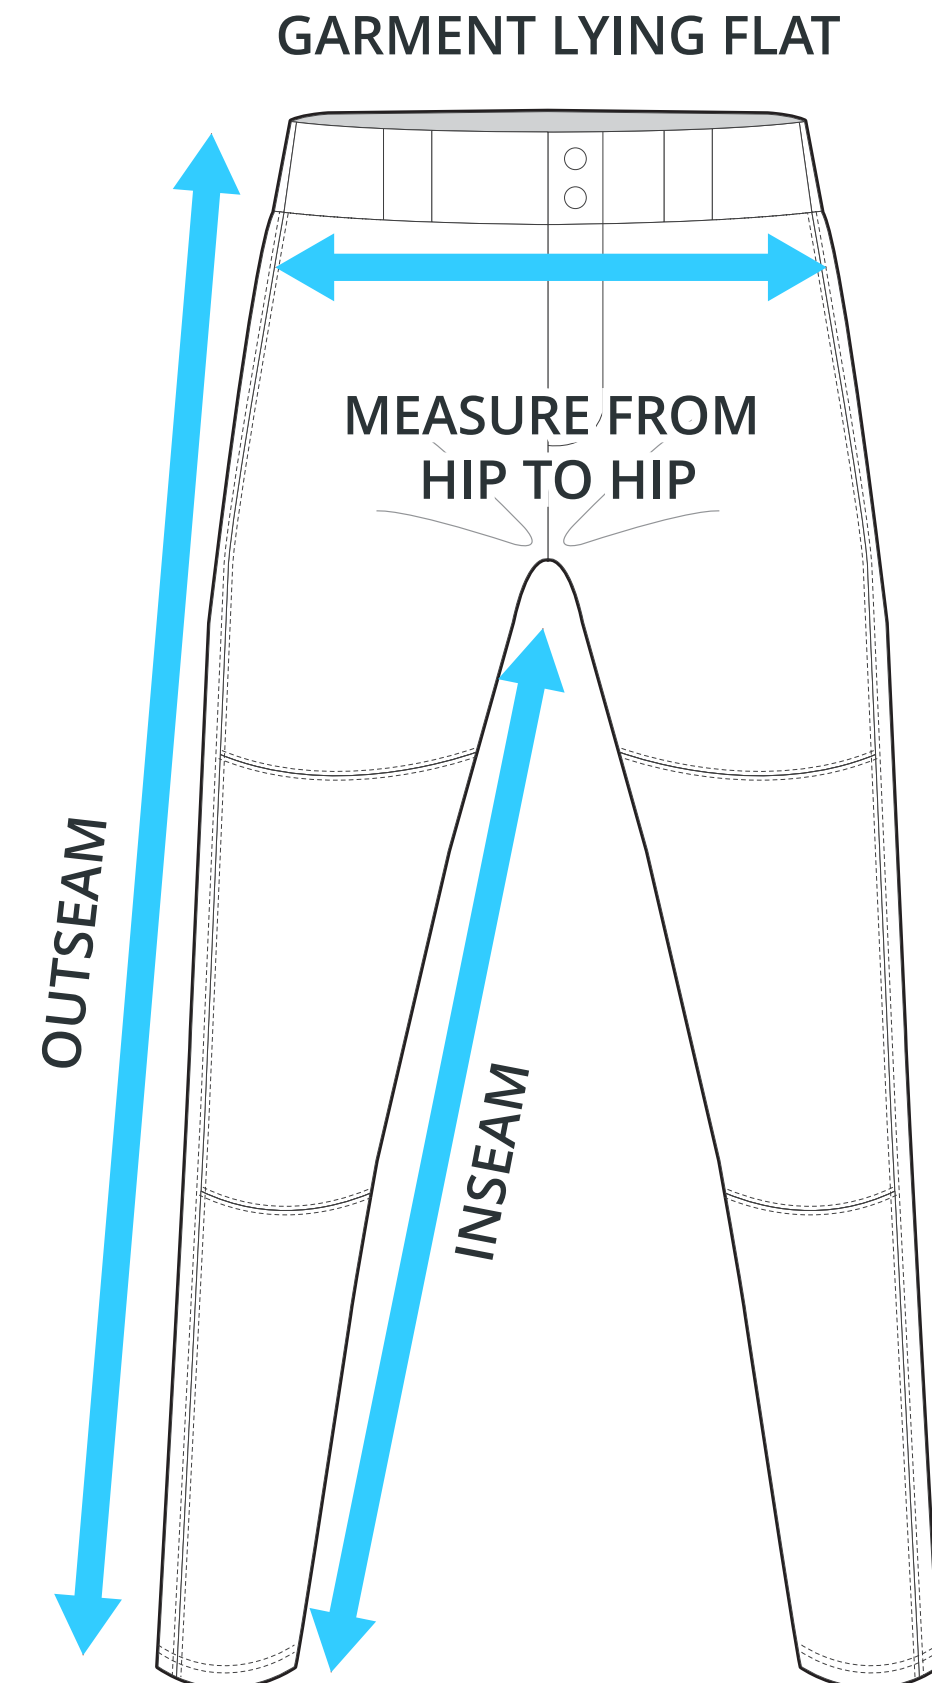

SIZING CHART

GRAND SLAM PANT

Part #: BA-PS-113

ADULT SIZING

SIZING CHART(inches)	S	M	L	XL	2XL	3XL
1/2 Hip	20.47	21.65	22.83	24.80	25.98	27.17
Inseam	29.53	31.10	32.28	33.07	33.86	34.65
Outseam	40.16	41.34	42.52	43.70	44.88	46.46

SIZING CHART(cm)	S	M	L	XL	2XL	3XL
1/2 Hip	52.00	55.00	58.00	63.00	66.00	69.00
Inseam	75.00	79.00	82.00	84.00	86.00	88.00
Outseam	102.00	105.00	108.00	111.00	114.00	118.00

YOUTH SIZING

SIZING CHART(inches)	YXS	YS	YM	YL
1/2 Hip	14.17	15.35	16.54	17.72
Inseam	22.44	23.62	24.41	25.98
Outseam	29.92	31.50	33.07	35.04

SIZING CHART(cm)	YXS	YS	YM	YL
1/2 Hip	36.00	39.00	42.00	45.00
Inseam	57.00	60.00	62.00	66.00
Outseam	76.00	80.00	84.00	89.00

HALF HIP INSEAM/OUTSEAM

To find your size, compare measurements with a similar garment that fits you well.