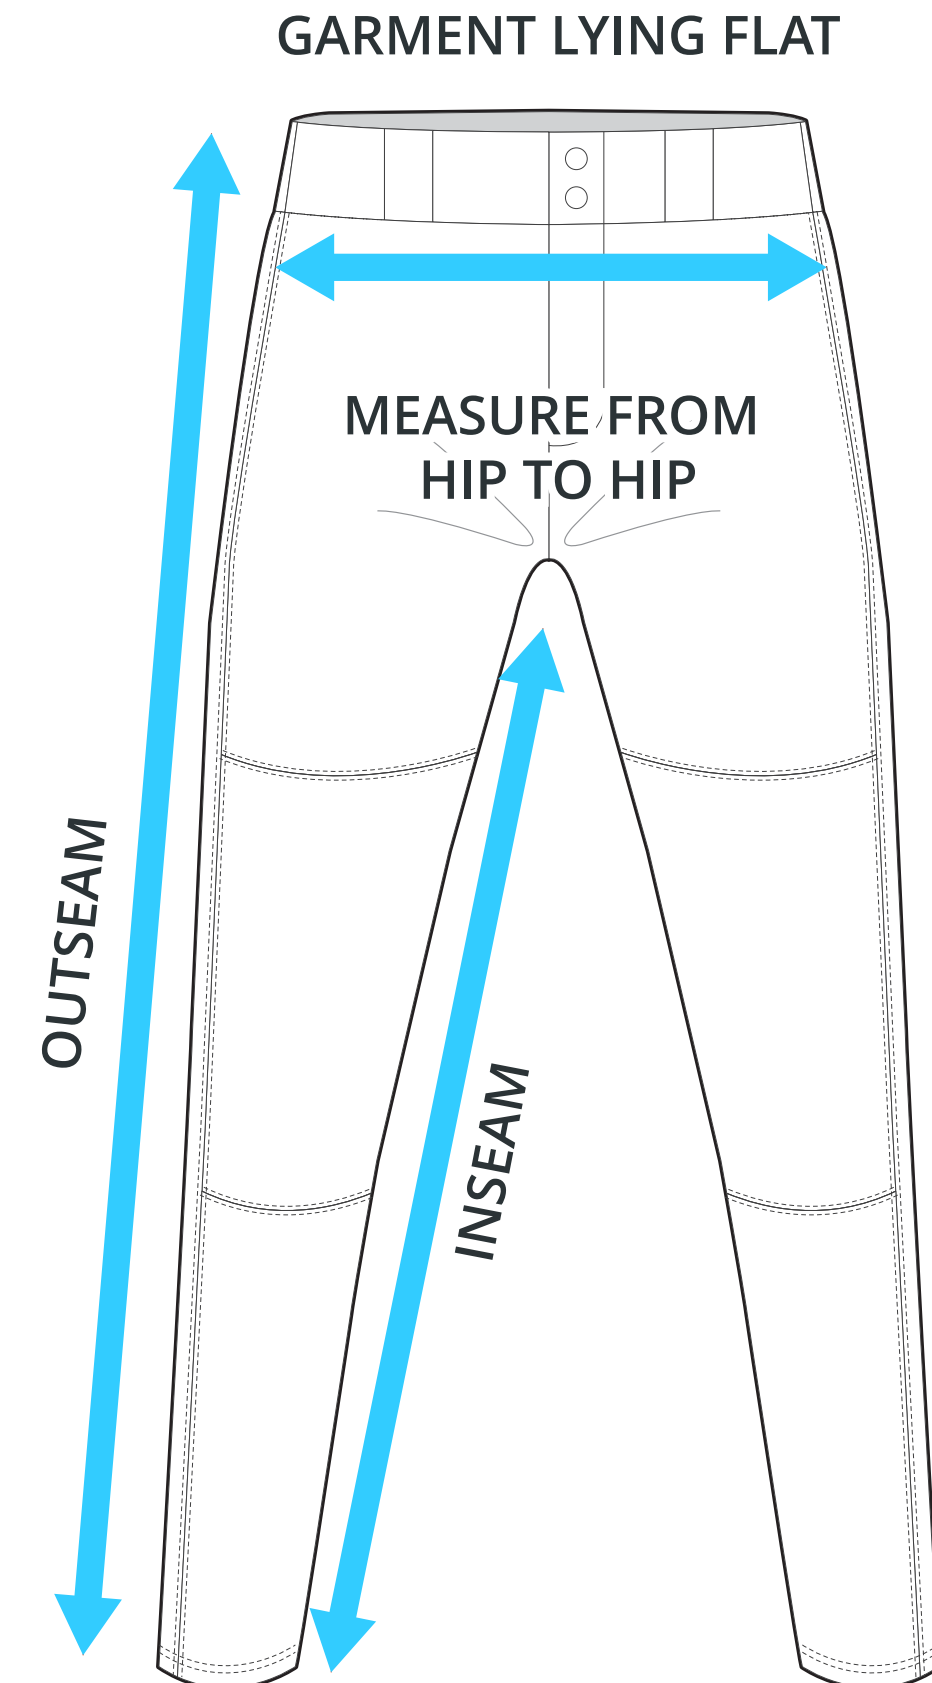

SIZING CHART

HOME RUN PANT

Part #: BA-PS-111

ADULT SIZING

SIZING CHART(inches)	S	M	L	XL	2XL	3XL
1/2 Hip	20.47	21.65	22.83	24.80	25.98	27.17
Inseam	29.53	31.10	32.28	33.07	33.86	34.65
Outseam	40.16	41.34	42.52	43.70	44.88	46.46

SIZING CHART(cm)	S	M	L	XL	2XL	3XL
1/2 Hip	52.00	55.00	58.00	63.00	66.00	69.00
Inseam	75.00	79.00	82.00	84.00	86.00	88.00
Outseam	102.00	105.00	108.00	111.00	114.00	118.00

YOUTH SIZING

SIZING CHART(inches)	YS	YM	YL	YXL
1/2 Hip	15.35	16.54	17.72	19.29
Inseam	23.62	24.41	25.98	27.56
Outseam	31.50	33.07	35.04	36.61

SIZING CHART(cm)	YS	YM	YL	YXL
1/2 Hip	39.00	42.00	45.00	49.00
Inseam	60.00	62.00	66.00	70.00
Outseam	80.00	84.00	89.00	93.00

HALF HIP INSEAM/OUTSEAM

To find your size, compare measurements with a similar garment that fits you well.