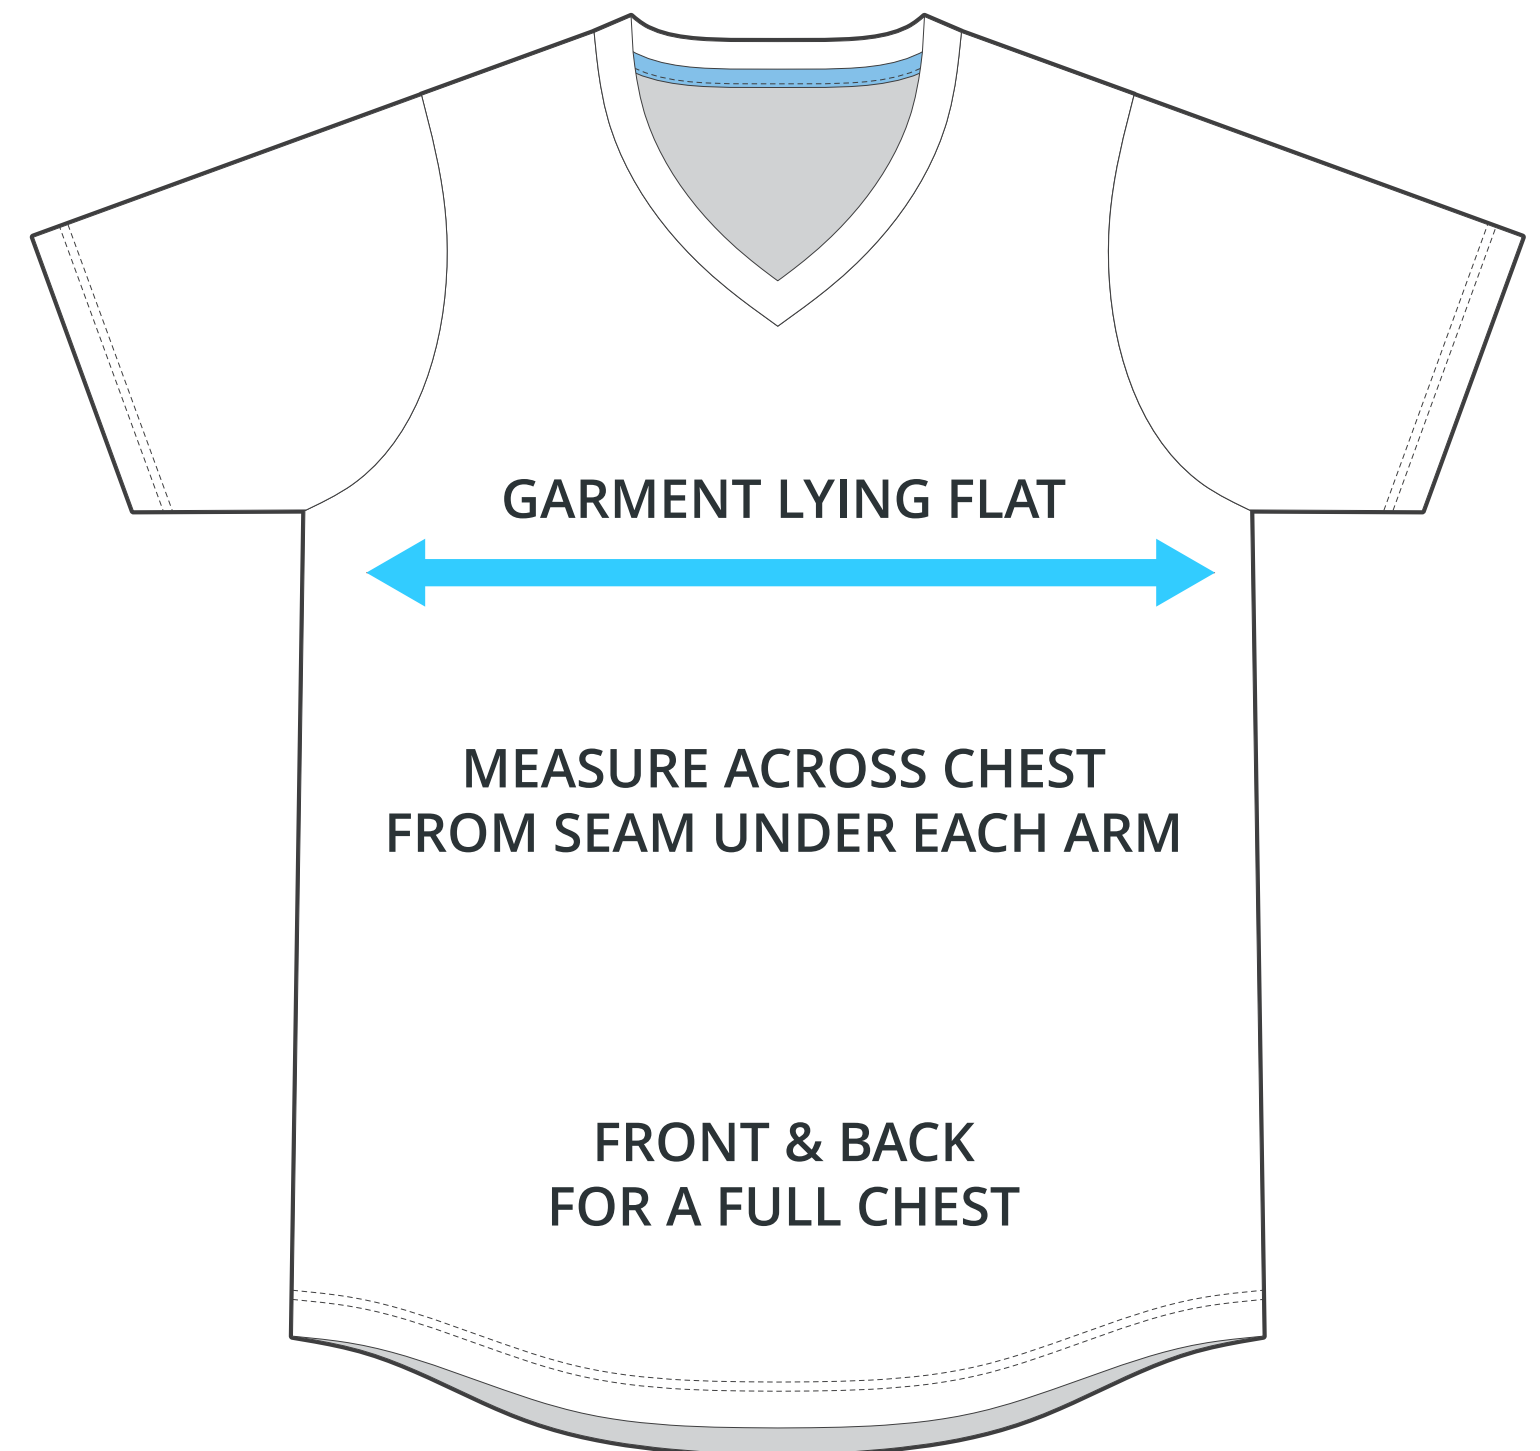

SIZING CHART

ACE 2-LAYER REVERSIBLE JERSEY 2.0

Part #: BA-JS-281

ADULT SIZING

SIZING CHART(inches)	S	M	L	XL	2XL	3XL
1/2 Chest	17.72	19.69	21.65	23.62	25.98	27.56
Front length (HSP)	28.35	29.13	29.92	30.71	31.50	32.28

SIZING CHART(cm)	S	M	L	XL	2XL	3XL
1/2 Chest	45.00	50.00	55.00	60.00	66.00	70.00
Front length (HSP)	72.00	74.00	76.00	78.00	80.00	82.00

GIRLS SIZING

SIZING CHART(inches)	GS	GM	GL
1/2 Chest	13.39	14.17	14.96
Front length (HSP)	21.26	22.83	24.41

SIZING CHART(cm)	GS	GM	GL
1/2 Chest	34.00	36.00	38.00
Front length (HSP)	54.00	58.00	62.00

HALF CHEST FULL CHEST

To find your size, compare measurements with a similar garment that fits you well.