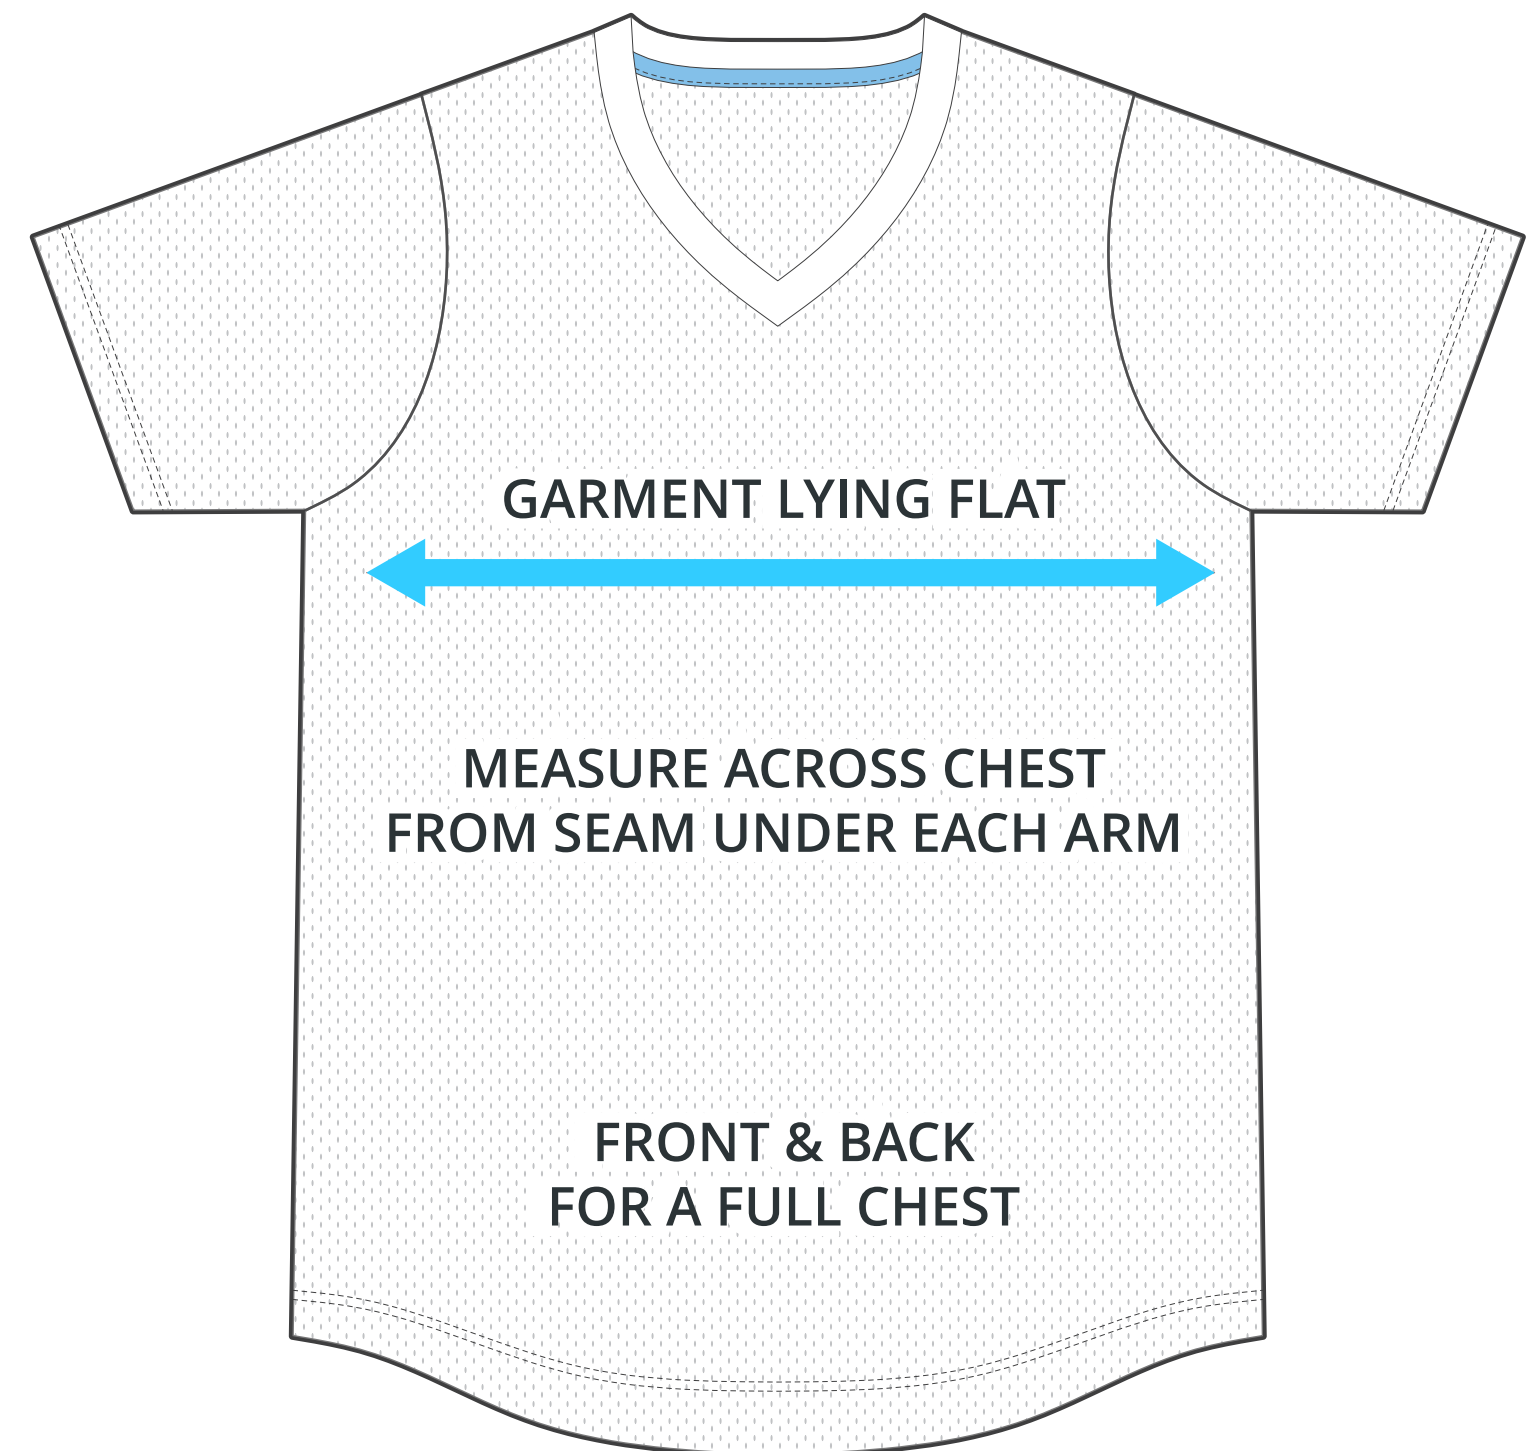

SIZING CHART

ACE 2-LAYER REVERSIBLE JERSEY - MESH

Part #: BA-JS-280

ADULT SIZING

SIZING CHART(inches)	S	M	L	XL	2XL	3XL
1/2 Chest	17.72	19.69	21.65	23.62	25.98	27.56
Front length (HSP)	28.35	29.13	29.92	30.71	31.50	32.28

SIZING CHART(cm)	S	M	L	XL	2XL	3XL
1/2 Chest	45.00	50.00	55.00	60.00	66.00	70.00
Front length (HSP)	72.00	74.00	76.00	78.00	80.00	82.00

GIRLS SIZING

SIZING CHART(inches)	GS	GM	GL
1/2 Chest	13.39	14.17	14.96
Front length (HSP)	21.26	22.83	24.41

SIZING CHART(cm)	GS	GM	GL
1/2 Chest	34.00	36.00	38.00
Front length (HSP)	54.00	58.00	62.00

HALF CHEST FULL CHEST

To find your size, compare measurements with a similar garment that fits you well.