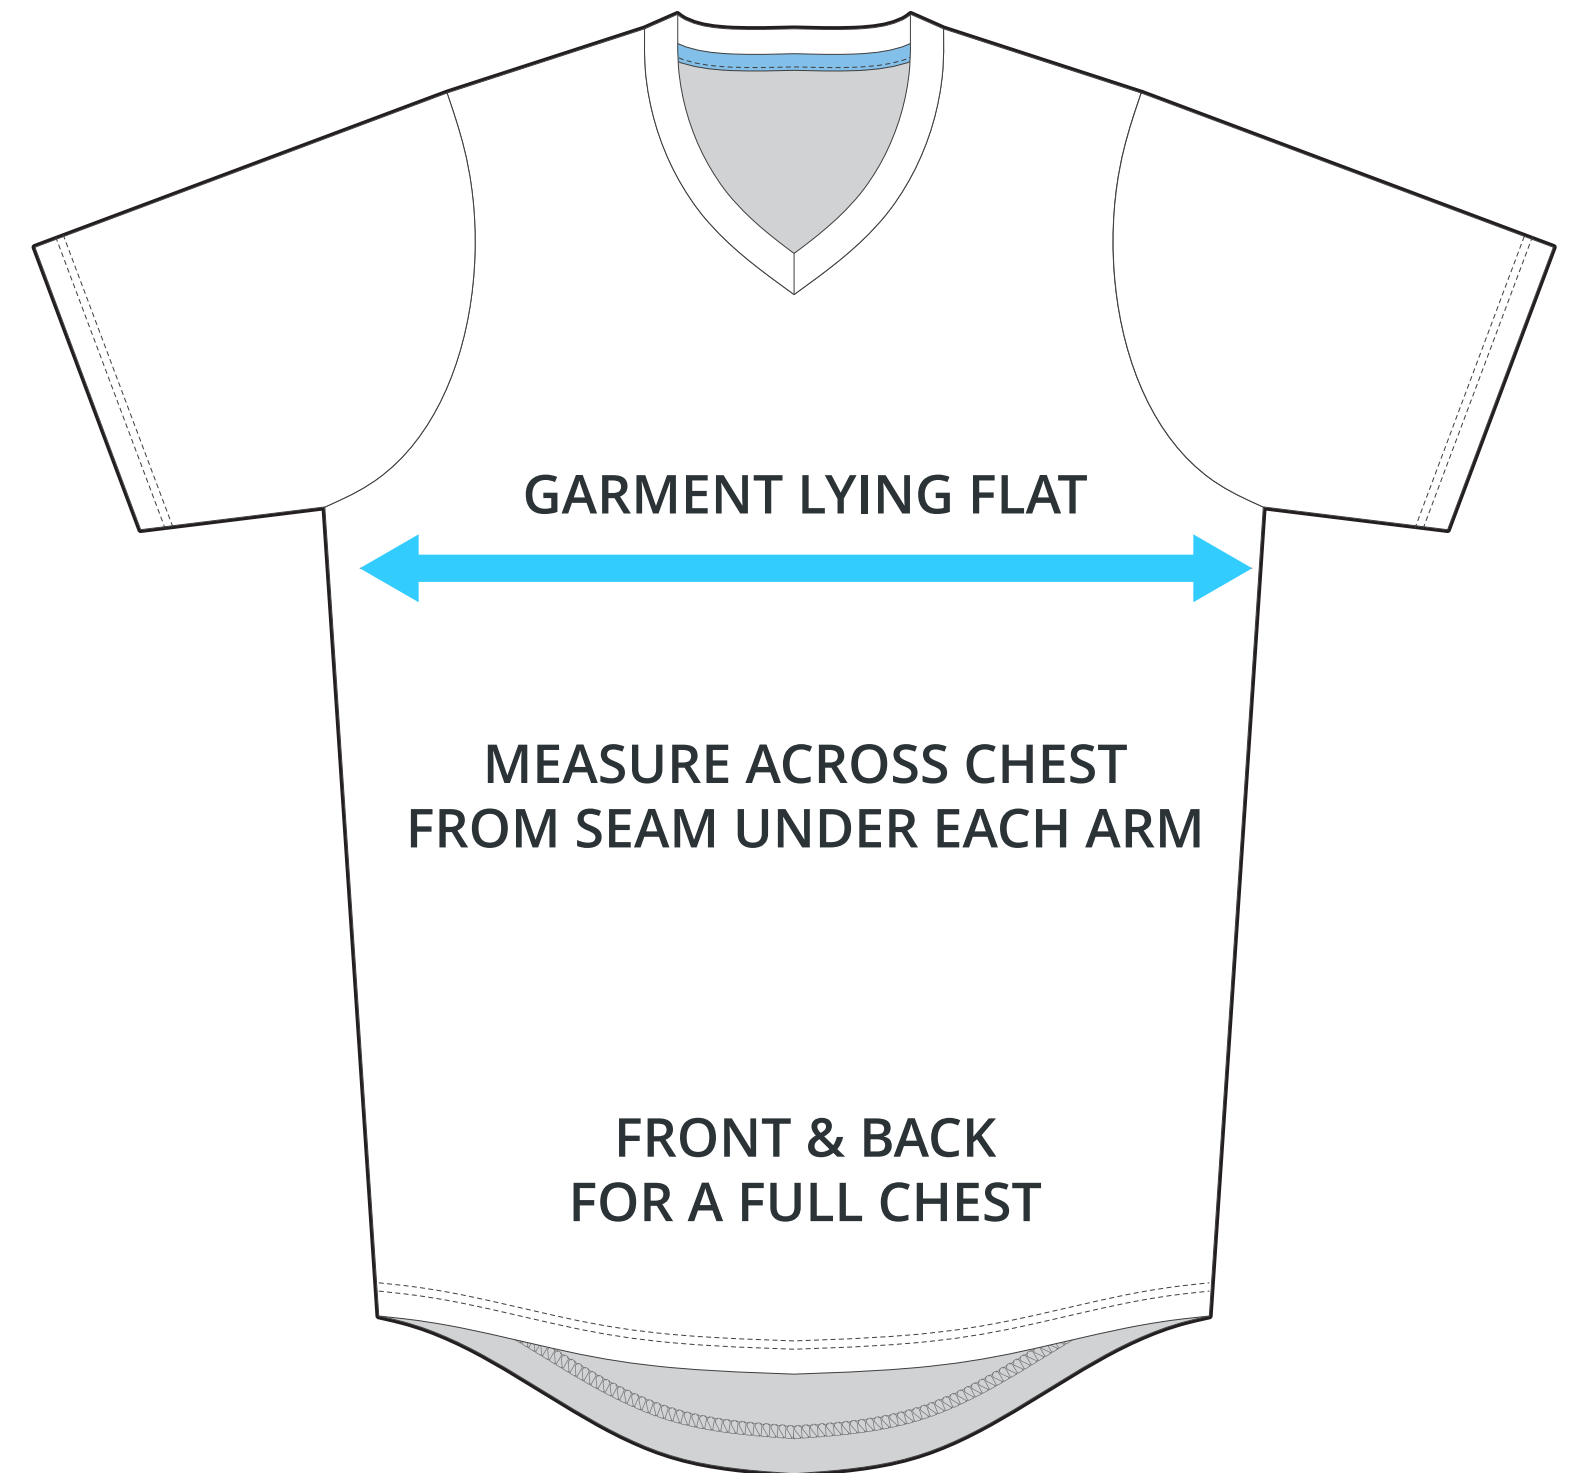

SIZING CHART

DINGER 2-LAYER REVERSIBLE JERSEY 2.0

Part #: BA-JS-181

ADULT SIZING

SIZING CHART(inches)	S	M	L	XL	2XL	3XL
1/2 Chest	20.47	21.65	23.62	25.59	27.56	29.53
Front length (From CB)	29.53	30.71	31.50	32.28	33.46	34.65
Back length (From CB)	31.89	33.07	33.86	34.65	35.83	37.01

SIZING CHART(cm)	S	M	L	XL	2XL	3XL
1/2 Chest	52.00	55.00	60.00	65.00	70.00	75.00
Front length (From CB)	75.00	78.00	80.00	82.00	85.00	88.00
Back length (From CB)	81.00	84.00	86.00	88.00	91.00	94.00

YOUTH SIZING

SIZING CHART(inches)	YS	YM	YL	YXL
1/2 Chest	16.73	17.72	18.70	19.69
Front length (From CB)	23.82	25.39	26.97	28.54
Back length (From CB)	25.79	27.36	28.94	30.51

SIZING CHART(cm)	YS	YM	YL	YXL
1/2 Chest	42.50	45.00	47.50	50.00
Front length (From CB)	60.50	64.50	68.50	72.50
Back length (From CB)	65.50	69.50	73.50	77.50

HALF CHEST FULL CHEST

To find your size, compare measurements with a similar garment that fits you well.