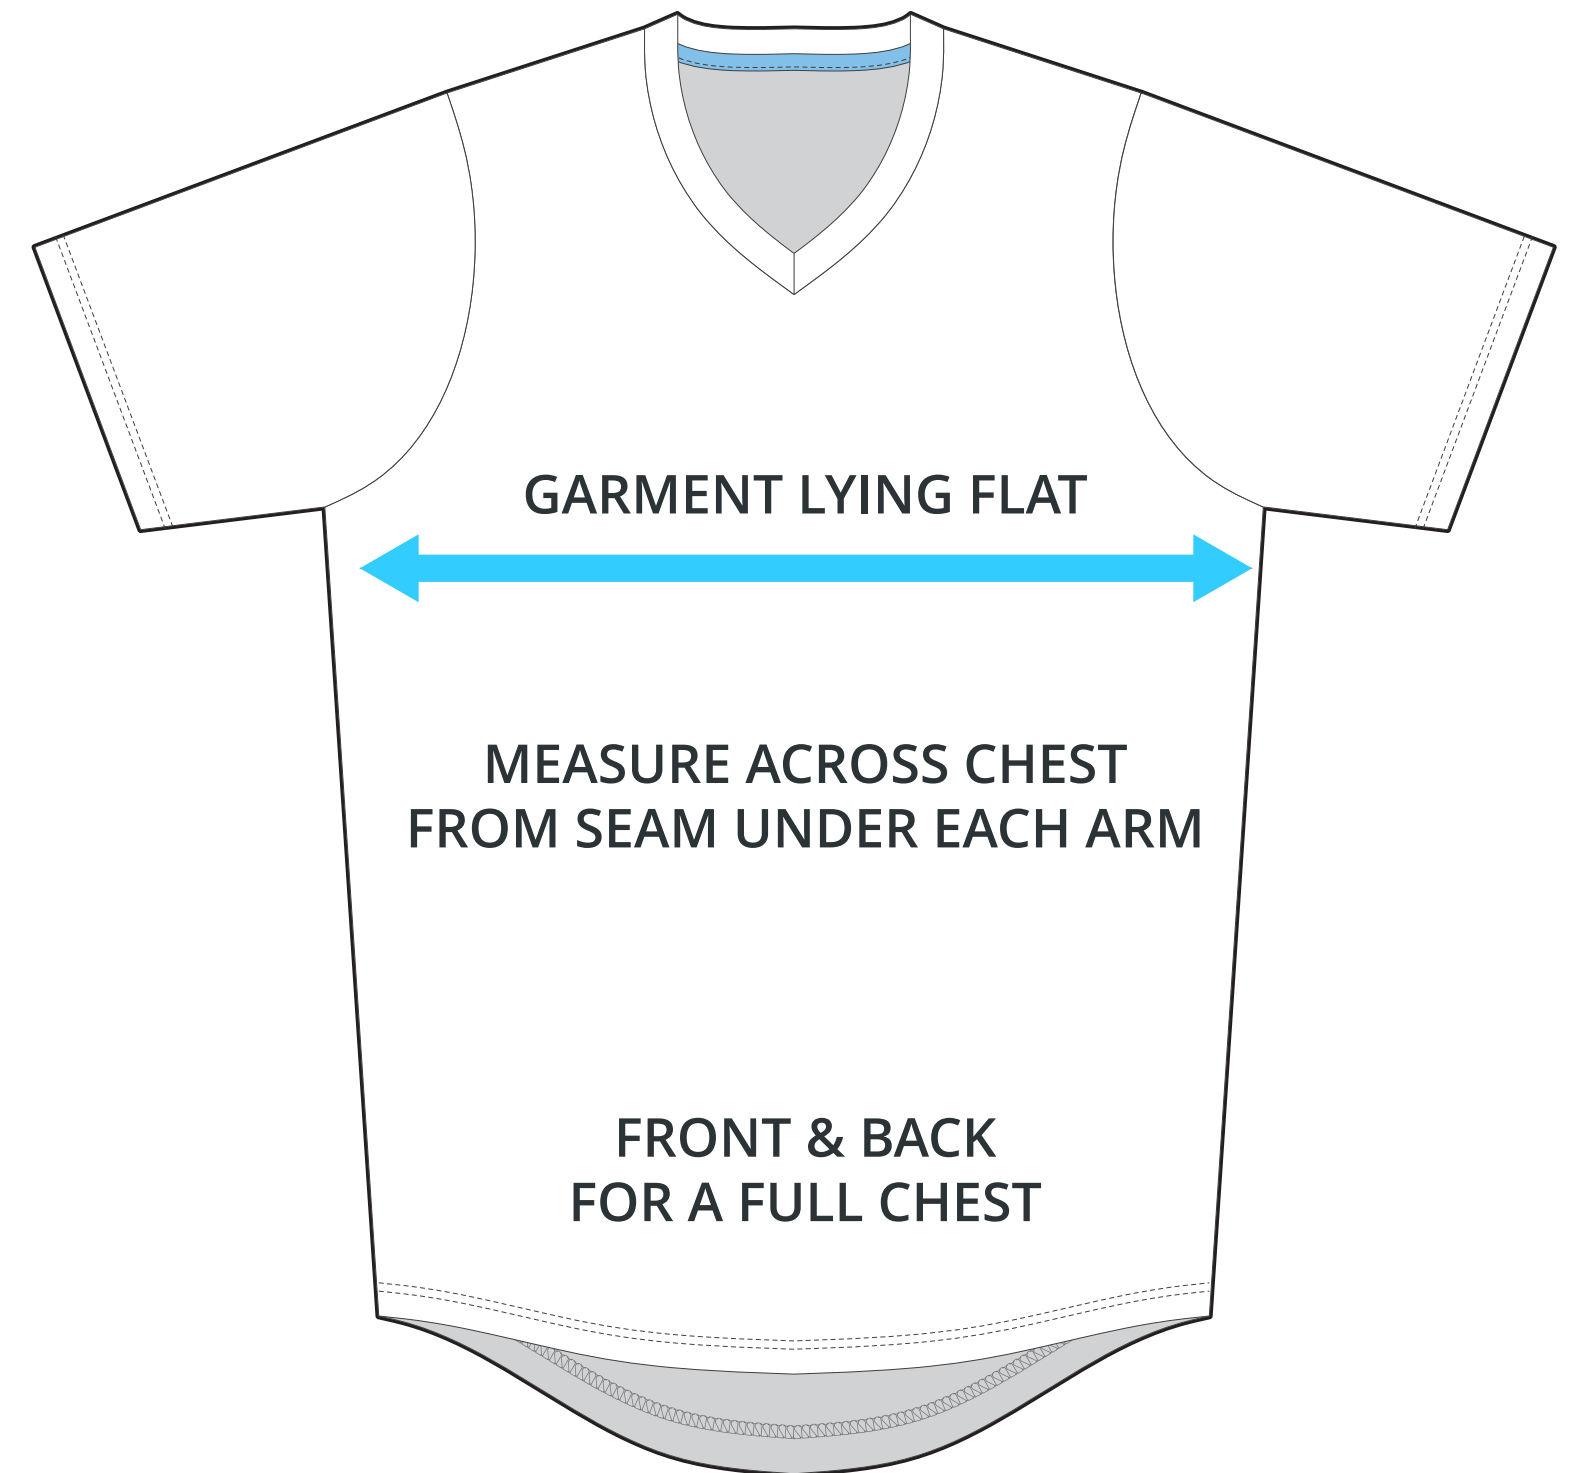

SIZING CHART

DINGER 2-LAYER REVERSIBLE JERSEY 2.0 - MESH

Part #: BA-JS-180

ADULT SIZING

SIZING CHART(inches)	S	M	L	XL	2XL	3XL
1/2 Chest	20.47	21.65	23.62	25.59	27.56	29.53
Front length (From CB)	29.53	30.71	31.50	32.28	33.46	34.65
Back length (From CB)	31.89	33.07	33.86	34.65	35.83	37.01

SIZING CHART(cm)	S	M	L	XL	2XL	3XL
1/2 Chest	52.00	55.00	60.00	65.00	70.00	75.00
Front length (From CB)	75.00	78.00	80.00	82.00	85.00	88.00
Back length (From CB)	81.00	84.00	86.00	88.00	91.00	94.00

YOUTH SIZING

SIZING CHART(inches)	YS	YM	YL	YXL
1/2 Chest	16.73	17.72	18.70	19.69
Front length (From CB)	23.82	25.39	26.97	28.54
Back length (From CB)	25.79	27.36	28.94	30.51

SIZING CHART(cm)	YS	YM	YL	YXL
1/2 Chest	42.50	45.00	47.50	50.00
Front length (From CB)	60.50	64.50	68.50	72.50
Back length (From CB)	65.50	69.50	73.50	77.50

HALF CHEST FULL CHEST

To find your size, compare measurements with a similar garment that fits you well.