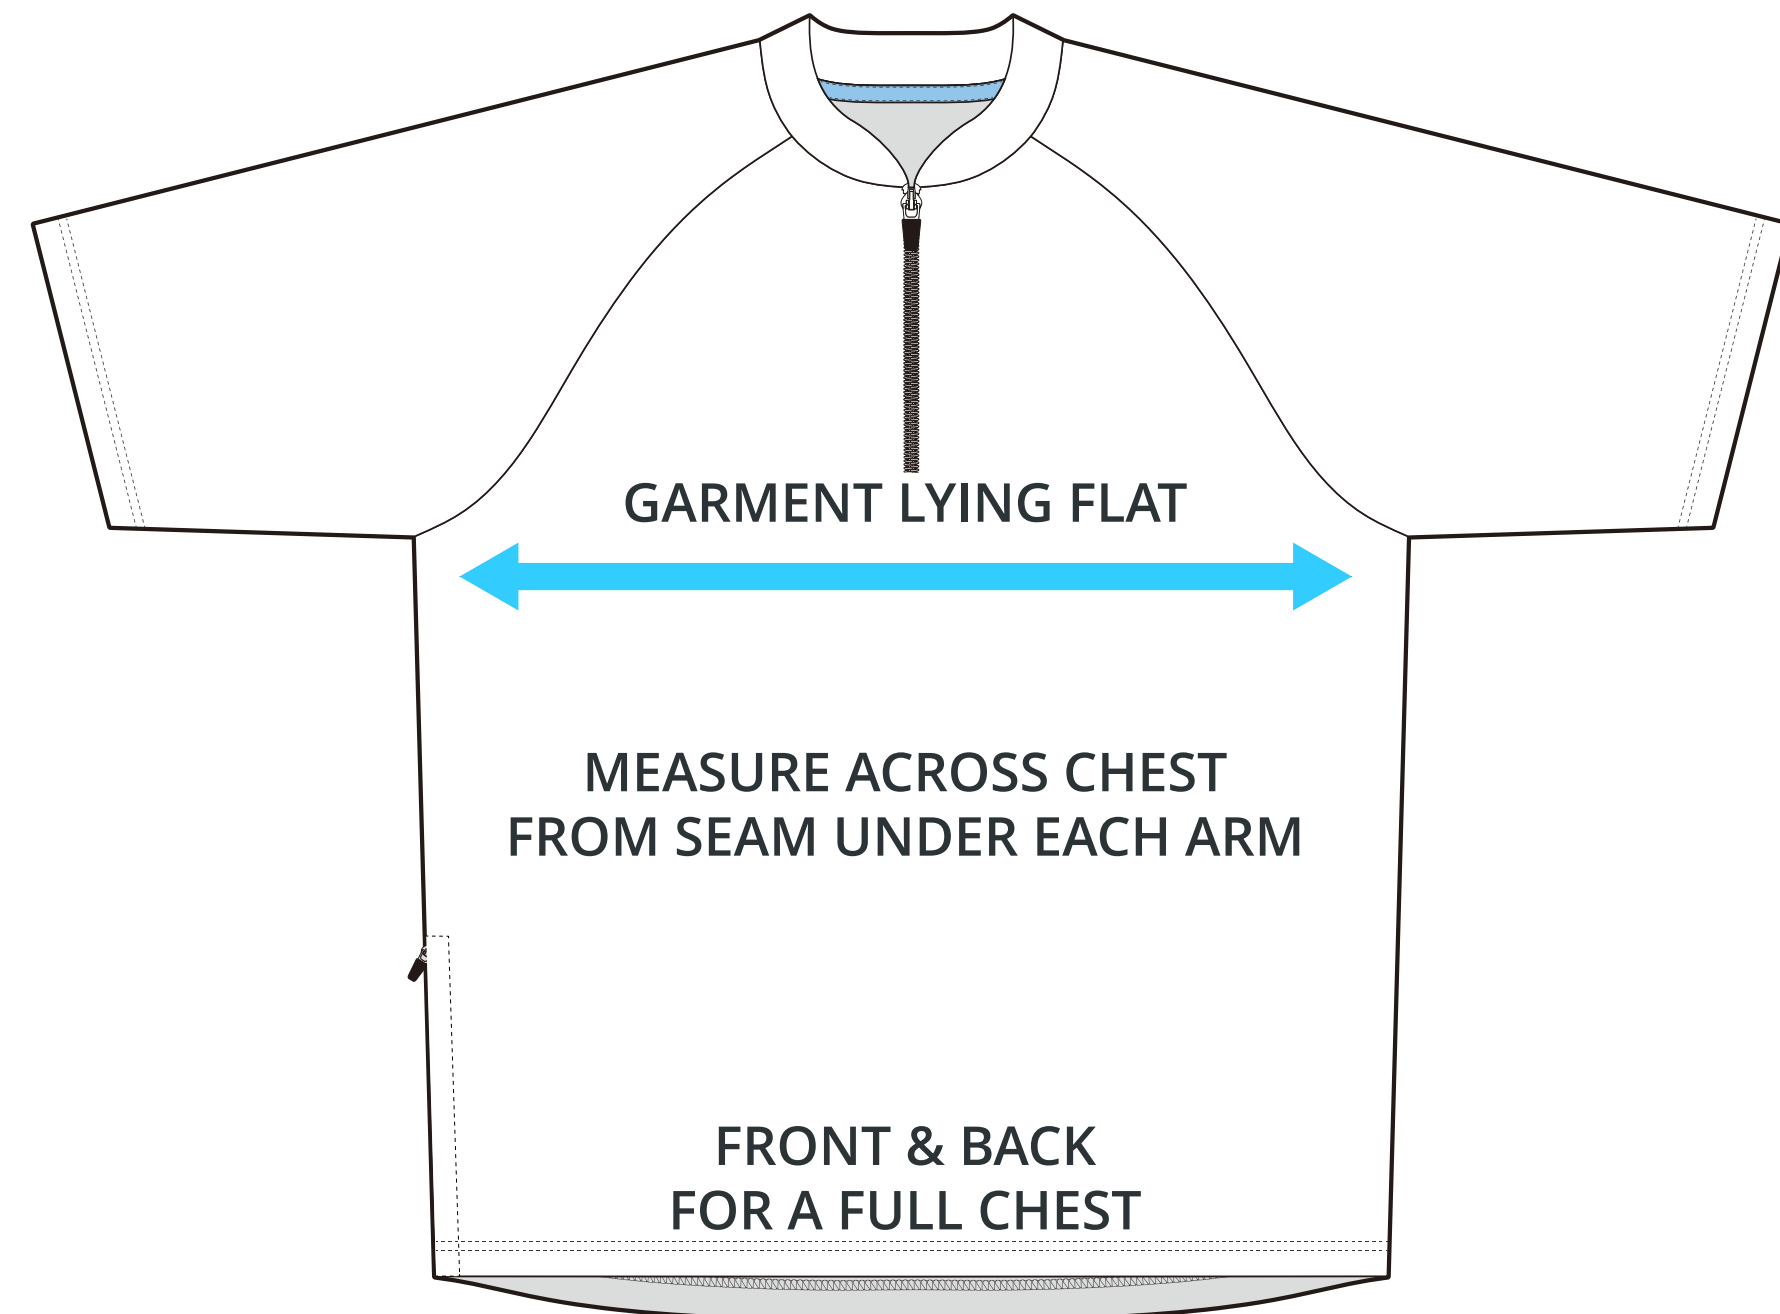

SIZING CHART

CAGE JACKET 2.0 - SHORT SLEEVE

Part #: BA-JS-160

ADULT SIZING

SIZING CHART(inches)	S	M	L	XL	2XL	3XL	4XL
1/2 Chest	21.26	22.44	23.62	25.98	27.95	29.92	31.89
Front length (From CB)	27.17	27.95	28.74	29.53	29.92	30.71	31.50
Back length (From CB)	28.15	28.94	29.72	30.51	30.91	31.69	32.48

SIZING CHART(cm)	S	M	L	XL	2XL	3XL	4XL
1/2 Chest	54.00	57.00	60.00	66.00	71.00	76.00	81.00
Front length (From CB)	69.00	71.00	73.00	75.00	76.00	78.00	80.00
Back length (From CB)	71.50	73.50	75.50	77.50	78.50	80.50	82.50

YOUTH SIZING

SIZING CHART(inches)	YXS	YS	YM	YL	YXL
1/2 Chest	15.75	16.93	18.11	19.29	20.47
Front length (From CB)	18.90	20.47	22.05	24.02	25.59
Back length (From CB)	19.88	21.46	23.03	25.00	26.57

SIZING CHART(cm)	YXS	YS	YM	YL	YXL
1/2 Chest	40.00	43.00	46.00	49.00	52.00
Front length (From CB)	48.00	52.00	56.00	61.00	65.00
Back length (From CB)	50.50	54.50	58.50	63.50	67.50

HALF CHEST FULL CHEST

To find your size, compare measurements with a similar garment that fits you well.