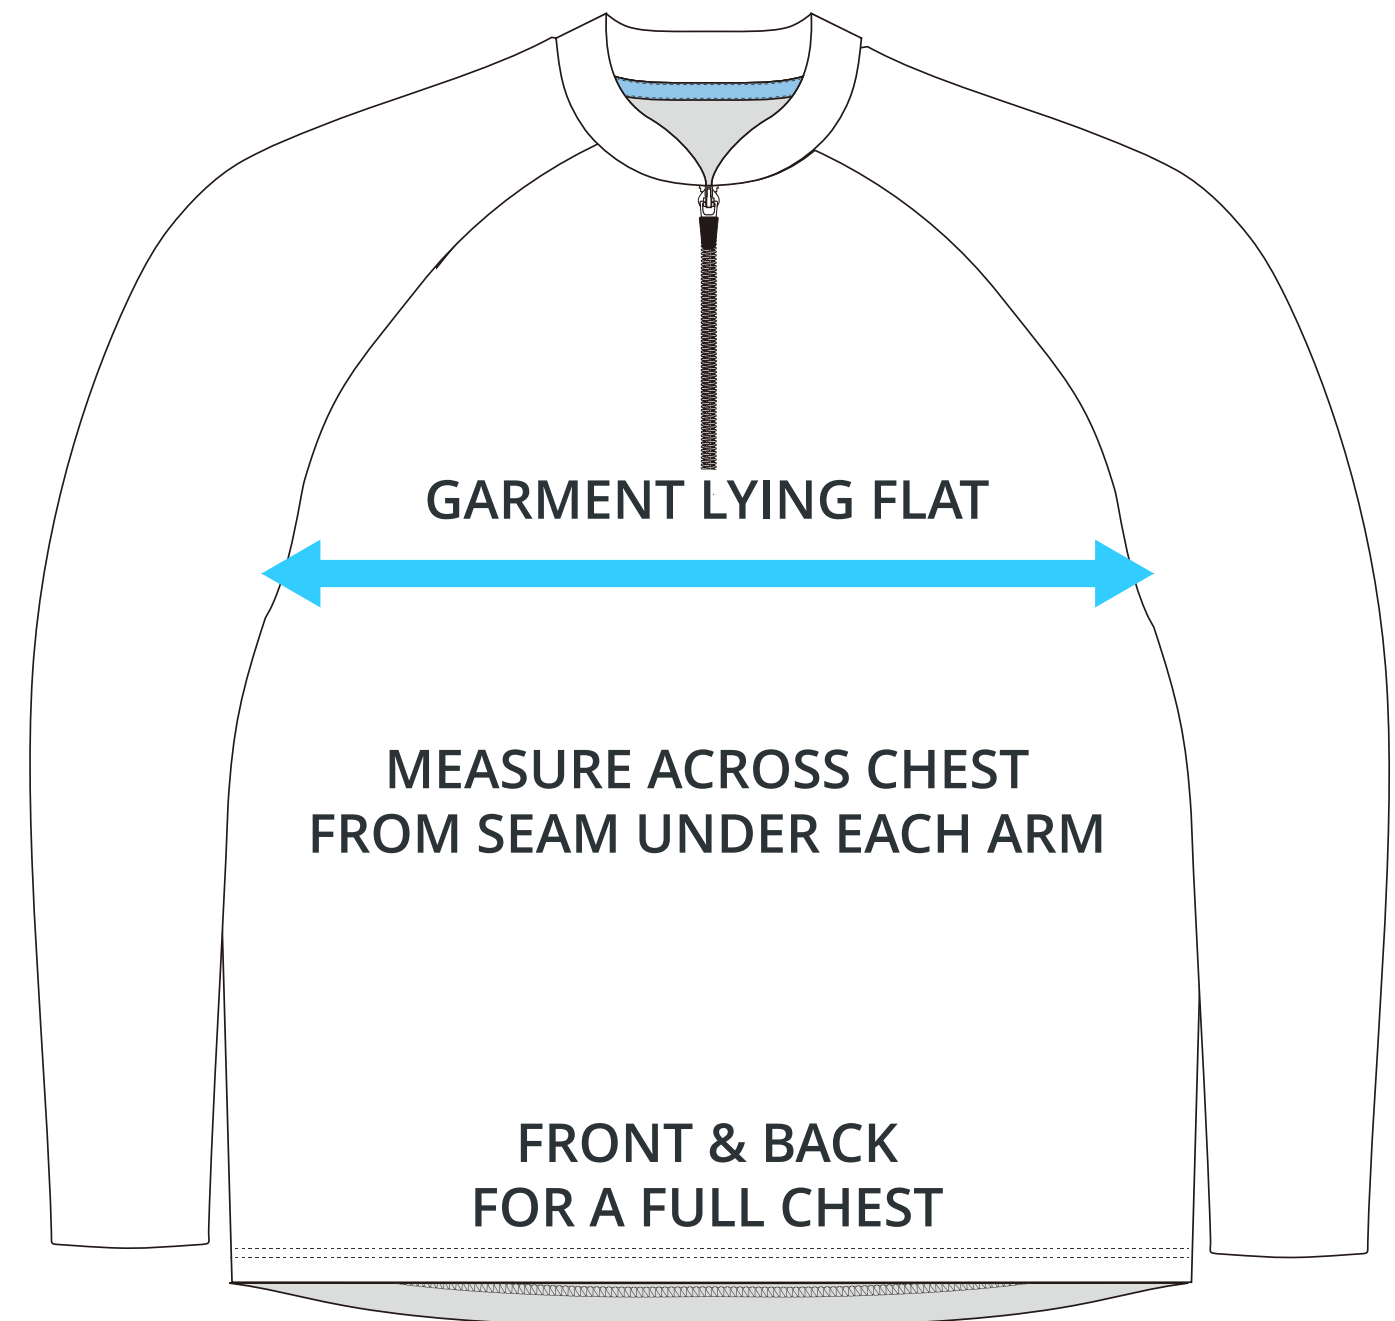

SIZING CHART

CAGE JACKET 2.0 - LONG SLEEVE

Part #: BA-JS-155

ADULT SIZING

SIZING CHART(inches)	S	M	L	XL	2XL	3XL	4XL
1/2 Chest	21.26	22.44	23.62	25.98	27.95	29.92	31.89
Front length (From CB)	27.17	27.95	28.74	29.53	29.92	30.71	31.50
Back length (From CB)	28.15	28.94	29.72	30.51	30.91	31.69	32.48

SIZING CHART(cm)	S	M	L	XL	2XL	3XL	4XL
1/2 Chest	54.00	57.00	60.00	66.00	71.00	76.00	81.00
Front length (From CB)	69.00	71.00	73.00	75.00	76.00	78.00	80.00
Back length (From CB)	71.50	73.50	75.50	77.50	78.50	80.50	82.50

YOUTH SIZING

SIZING CHART(inches)	YXS	YS	YM	YL	YXL
1/2 Chest	15.75	16.93	18.11	19.29	20.47
Front length (From CB)	18.90	20.47	22.05	24.02	25.59
Back length (From CB)	19.88	21.46	23.03	25.00	26.57

SIZING CHART(cm)	YXS	YS	YM	YL	YXL
1/2 Chest	40.00	43.00	46.00	49.00	52.00
Front length (From CB)	48.00	52.00	56.00	61.00	65.00
Back length (From CB)	50.50	54.50	58.50	63.50	67.50

HALF CHEST FULL CHEST

To find your size, compare measurements with a similar garment that fits you well.