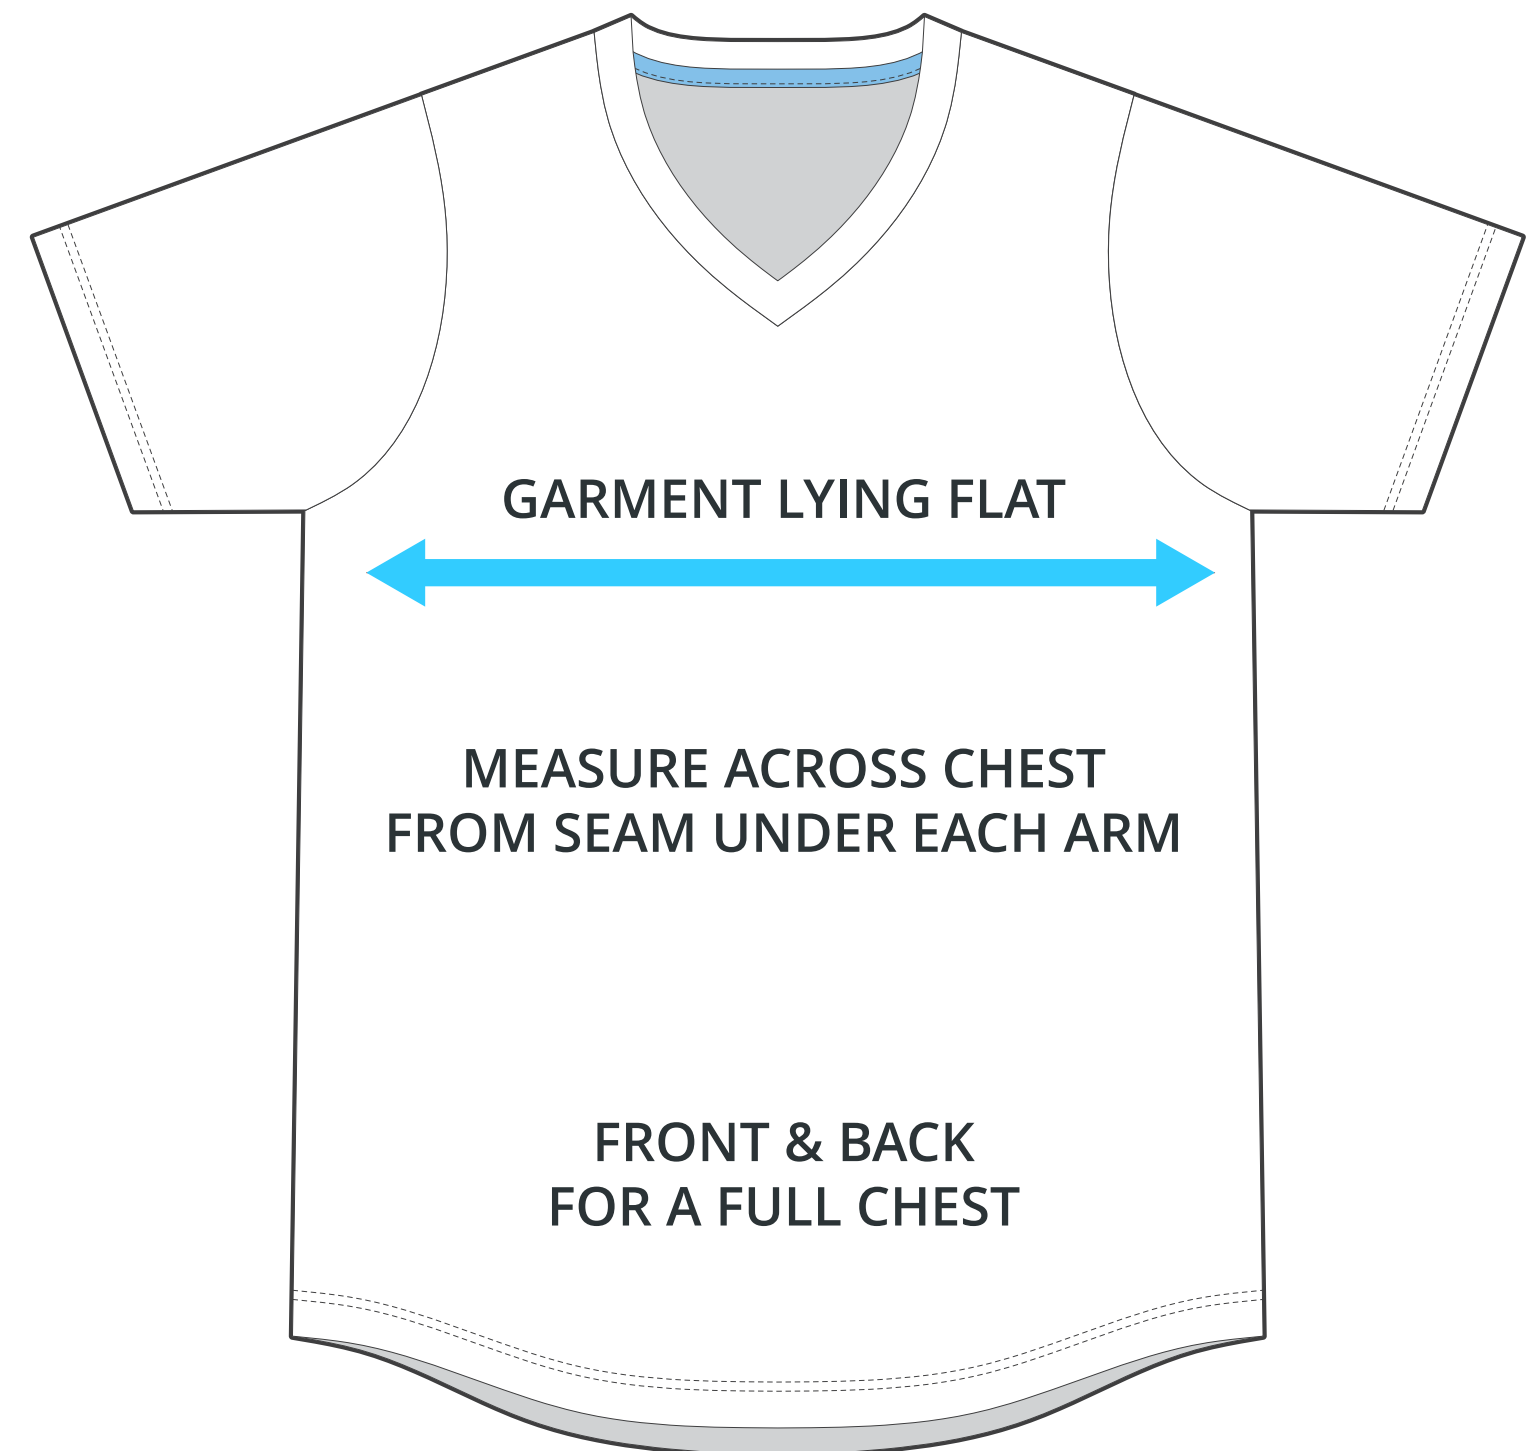

SIZING CHART

ACE V-NECK JERSEY - SHORT SLEEVE

Part #: BA-JS-143

ADULT SIZING

SIZING CHART(inches)	S	M	L	XL	2XL	3XL
1/2 Chest	17.72	19.69	21.65	23.62	25.98	27.56
Front length (HSP)	28.35	29.13	29.92	30.71	31.50	32.28

SIZING CHART(cm)	S	M	L	XL	2XL	3XL
1/2 Chest	45.00	50.00	55.00	60.00	66.00	70.00
Front length (HSP)	72.00	74.00	76.00	78.00	80.00	82.00

GIRLS SIZING

SIZING CHART(inches)	GS	GM	GL
1/2 Chest	13.39	14.17	14.96
Front length (HSP)	21.26	22.83	24.41

SIZING CHART(cm)	GS	GM	GL
1/2 Chest	34.00	36.00	38.00
Front length (HSP)	54.00	58.00	62.00

HALF CHEST FULL CHEST

To find your size, compare measurements with a similar garment that fits you well.