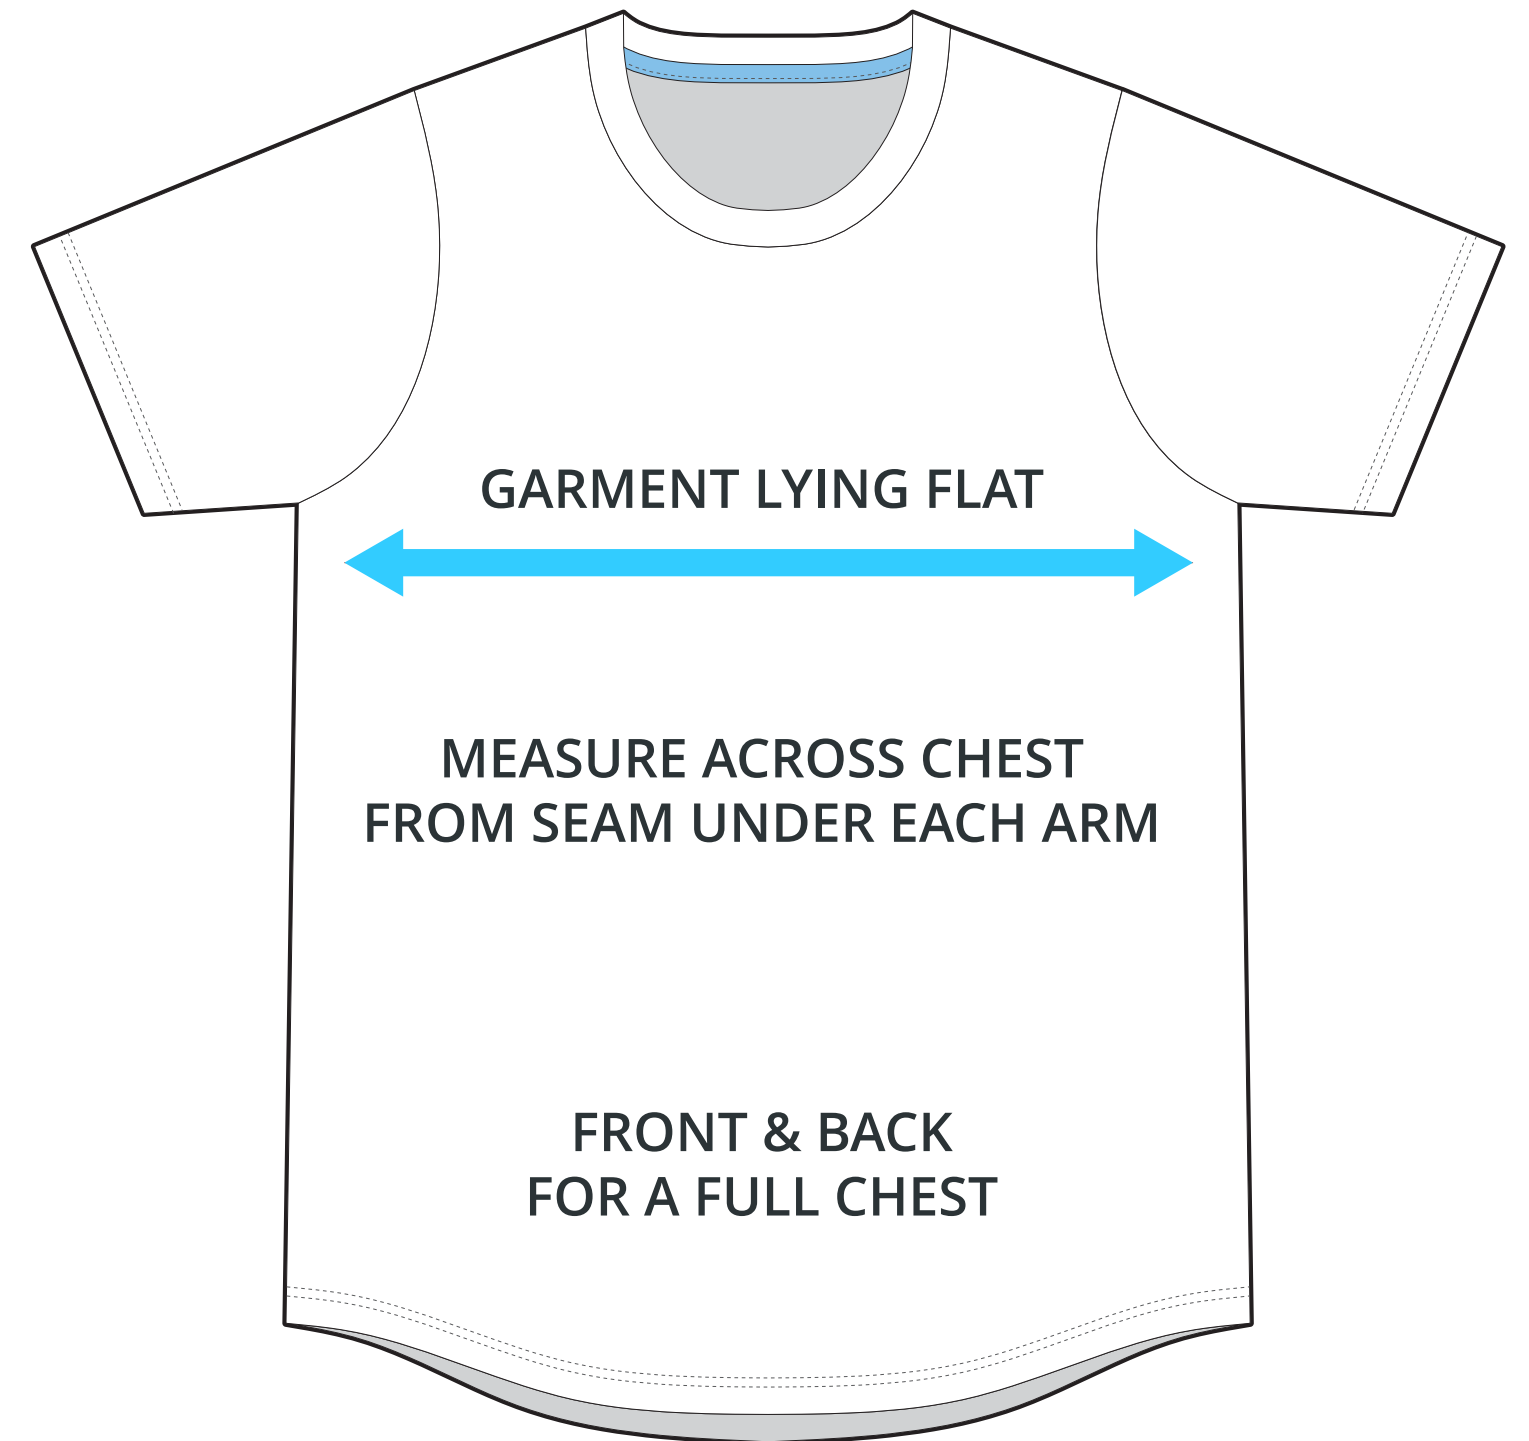

SIZING CHART

ACE CREW NECK JERSEY - SHORT SLEEVE

Part #: BA-JS-142

ADULT SIZING

SIZING CHART(inches)	S	M	L	XL	2XL	3XL
1/2 Chest	17.72	19.69	21.65	23.62	25.98	27.56
Front length (HSP)	28.35	29.13	29.92	30.71	31.50	32.28

SIZING CHART(cm)	S	M	L	XL	2XL	3XL
1/2 Chest	45.00	50.00	55.00	60.00	66.00	70.00
Front length (HSP)	72.00	74.00	76.00	78.00	80.00	82.00

GIRLS SIZING

SIZING CHART(inches)	GS	GM	GL
1/2 Chest	13.39	14.17	14.96
Front length (HSP)	21.26	22.83	24.41

SIZING CHART(cm)	GS	GM	GL
1/2 Chest	34.00	36.00	38.00
Front length (HSP)	54.00	58.00	62.00

HALF CHEST FULL CHEST

To find your size, compare measurements with a similar garment that fits you well.