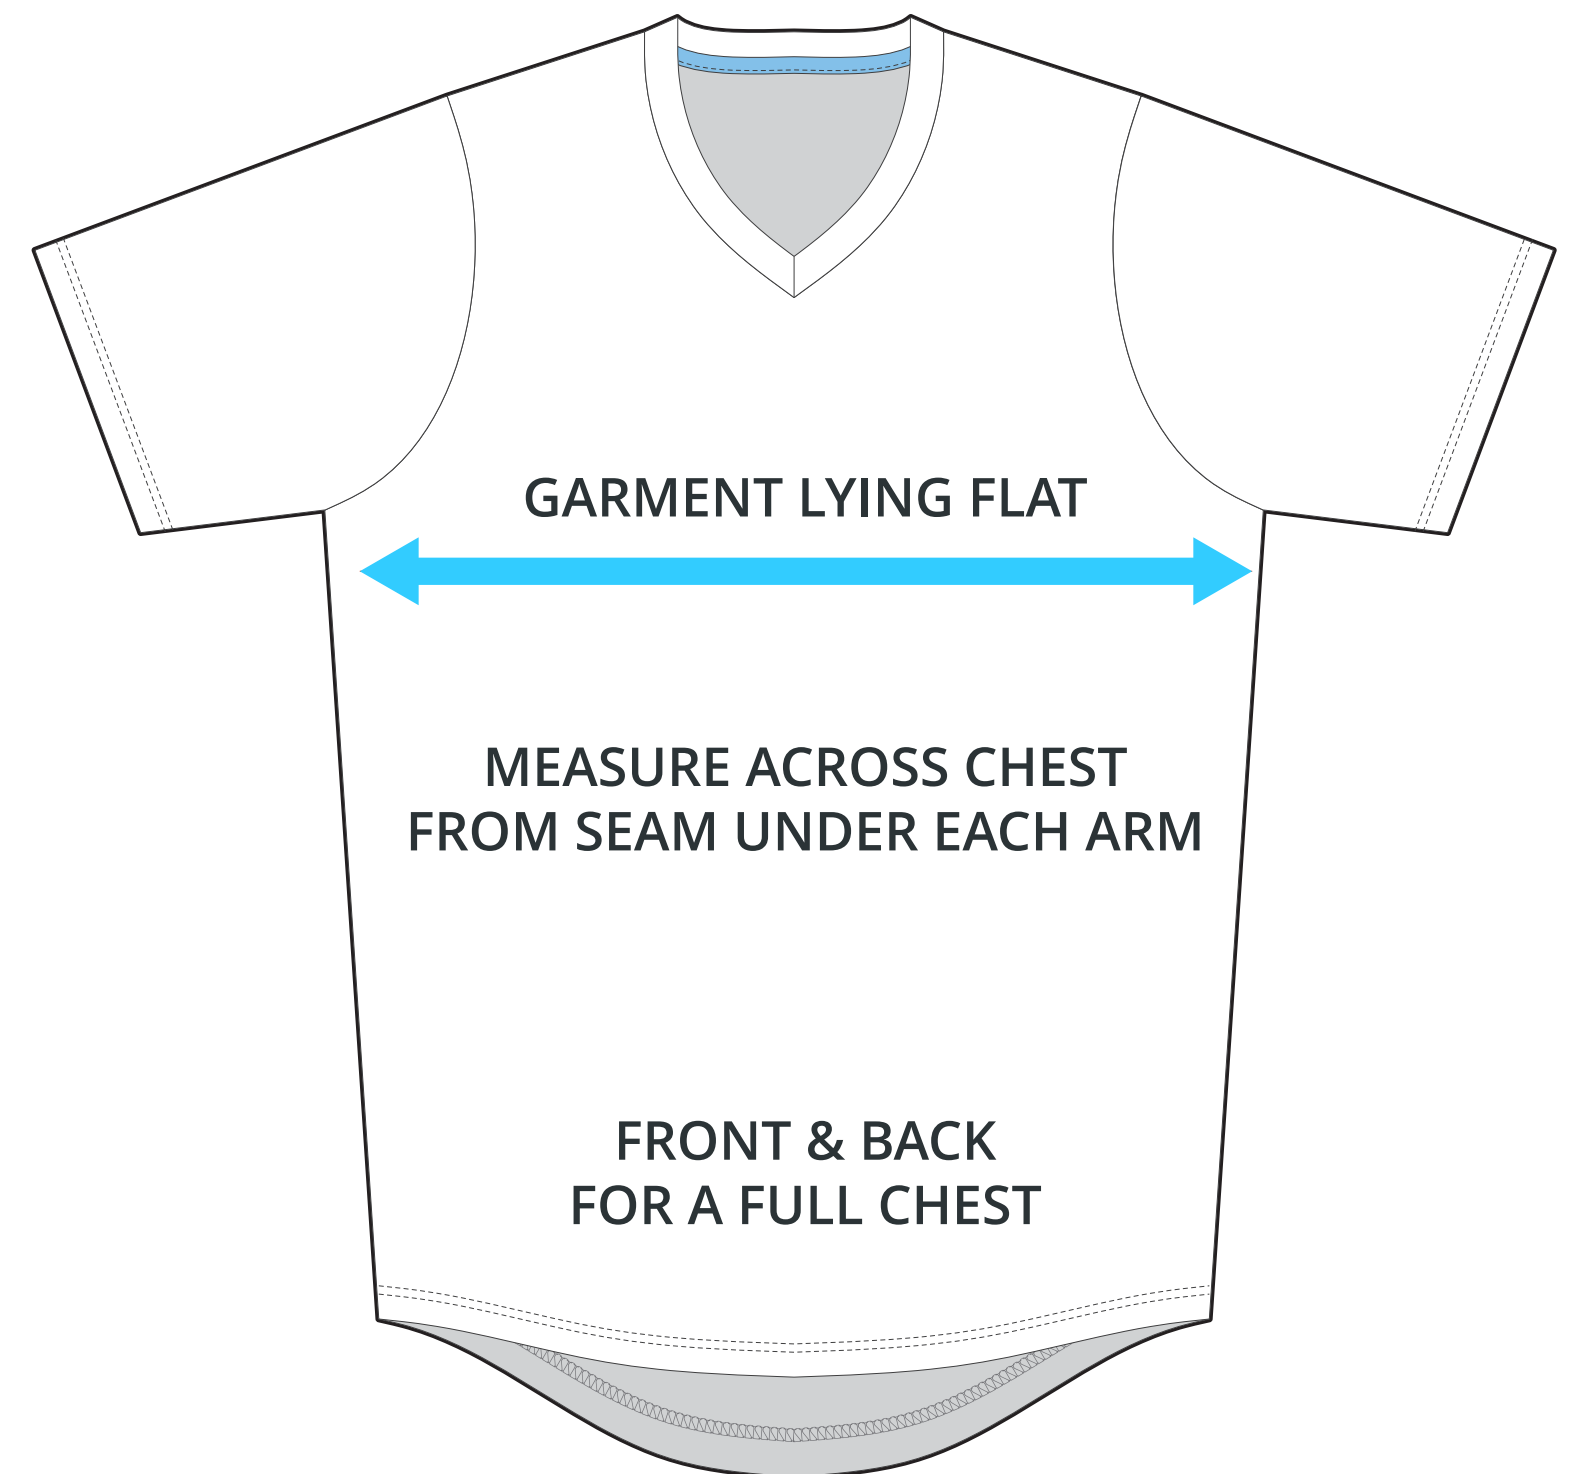

SIZING CHART

DINGER V-NECK JERSEY - SHORT SLEEVE

Part #: BA-JS-141

ADULT SIZING

SIZING CHART(inches)	S	M	L	XL	2XL	3XL	4XL	5XL
1/2 Chest	20.47	21.65	23.62	25.59	27.56	29.53	31.50	33.46
Front length (From CB)	29.53	30.71	31.50	32.28	33.46	34.65	35.43	36.22
Back length (From CB)	31.89	33.07	33.86	34.65	35.83	37.01	37.80	38.58

SIZING CHART(cm)	S	M	L	XL	2XL	3XL	4XL	5XL
1/2 Chest	52.00	55.00	60.00	65.00	70.00	75.00	80.00	85.00
Front length (From CB)	75.00	78.00	80.00	82.00	85.00	88.00	90.00	92.00
Back length (From CB)	81.00	84.00	86.00	88.00	91.00	94.00	96.00	98.00

YOUTH SIZING

SIZING CHART(inches)	YXS	YS	YM	YL	YXL
1/2 Chest	15.75	16.73	17.72	18.70	19.69
Front length (From CB)	22.24	23.82	25.39	26.97	28.54
Back length (From CB)	24.21	25.79	27.36	28.94	30.51

SIZING CHART(cm)	YXS	YS	YM	YL	YXL
1/2 Chest	40.00	42.50	45.00	47.50	50.00
Front length (From CB)	56.50	60.50	64.50	68.50	72.50
Back length (From CB)	61.50	65.50	69.50	73.50	77.50

HALF CHEST FULL CHEST

To find your size, compare measurements with a similar garment that fits you well.