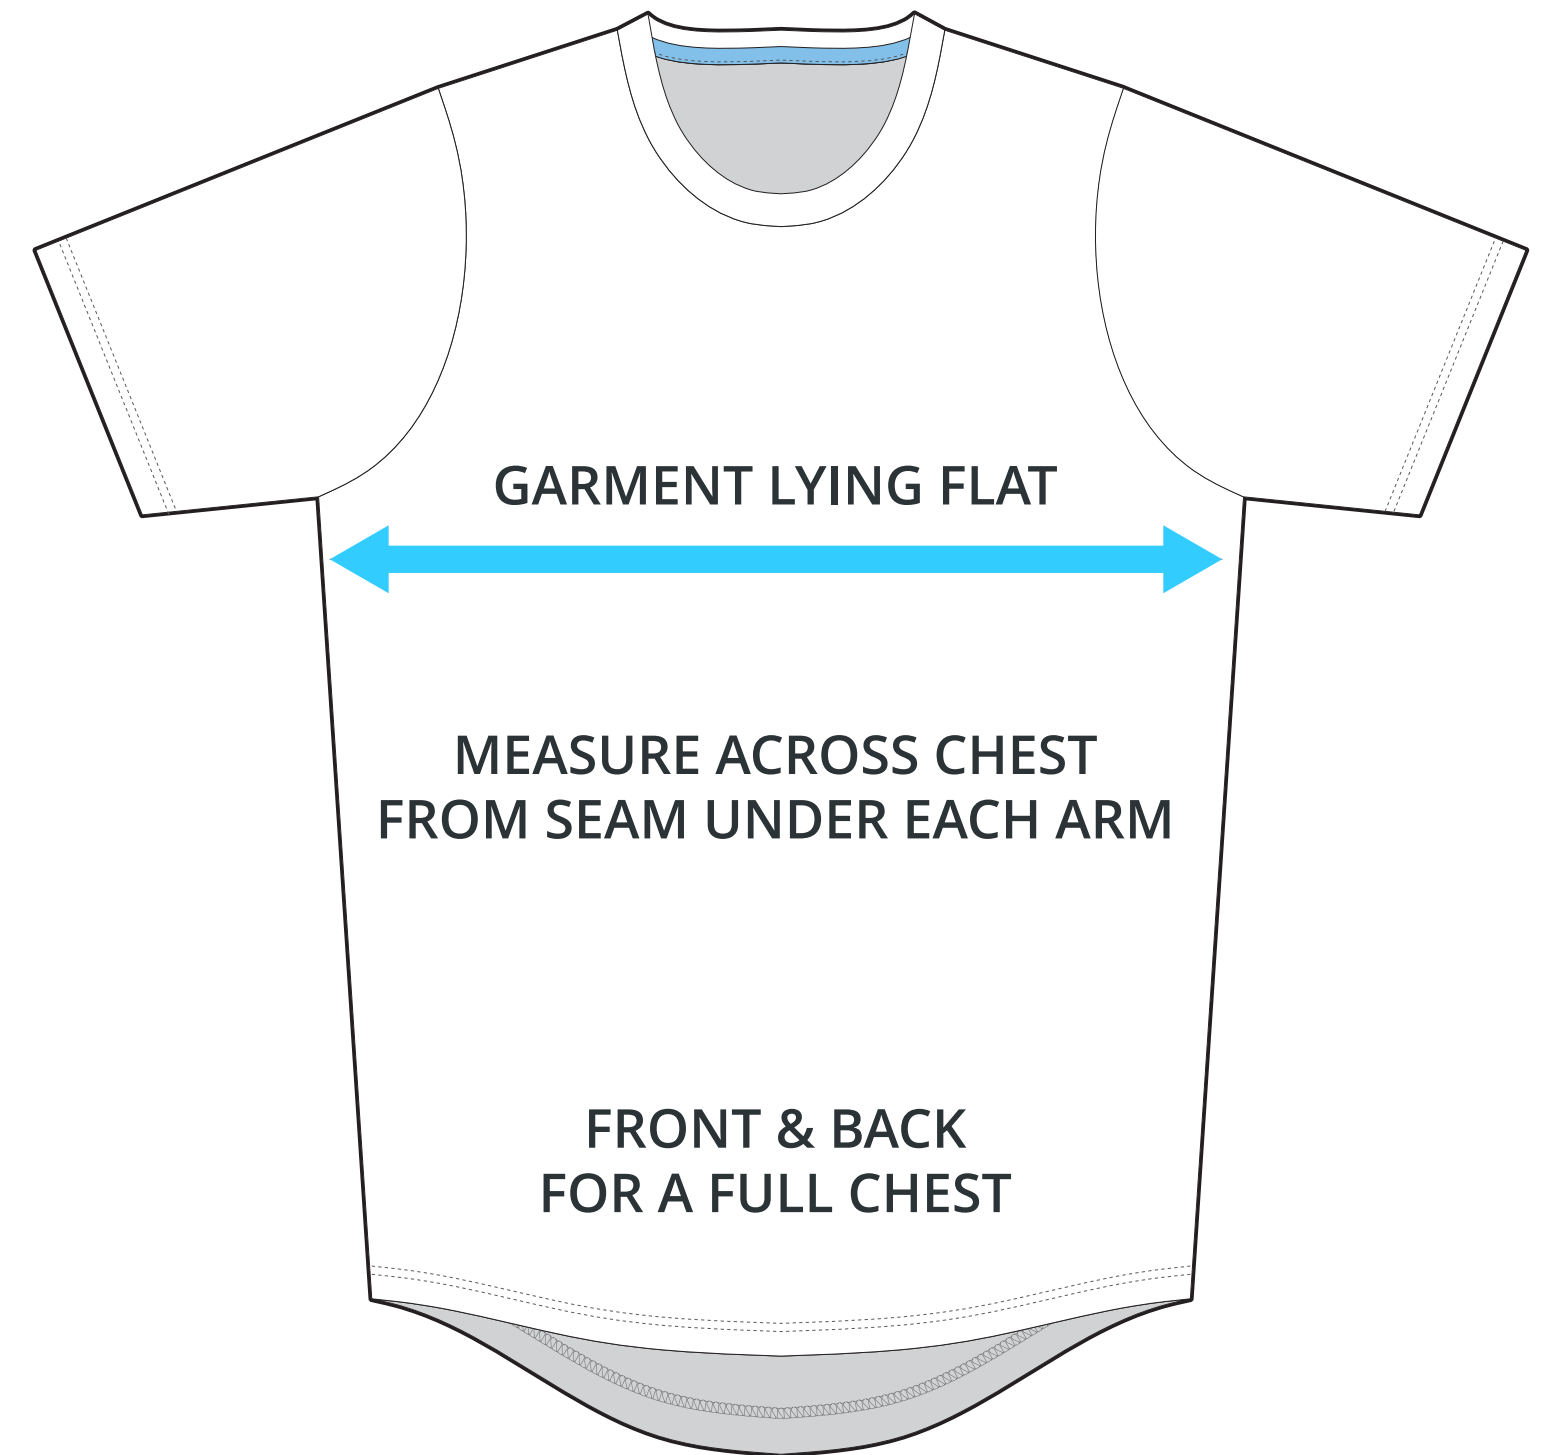

SIZING CHART

DINGER CREW NECK JERSEY - SHORT SLEEVE

Part #: BA-JS-140

ADULT SIZING

SIZING CHART(inches)	S	M	L	XL	2XL	3XL	4XL	5XL
1/2 Chest	20.47	21.65	23.62	25.59	27.56	29.53	31.50	33.46
Front length (From CB)	29.53	30.71	31.50	32.28	33.46	34.65	35.43	36.22
Back length (From CB)	31.89	33.07	33.86	34.65	35.83	37.01	37.80	38.58

SIZING CHART(cm)	S	M	L	XL	2XL	3XL	4XL	5XL
1/2 Chest	52.00	55.00	60.00	65.00	70.00	75.00	80.00	85.00
Front length (From CB)	75.00	78.00	80.00	82.00	85.00	88.00	90.00	92.00
Back length (From CB)	81.00	84.00	86.00	88.00	91.00	94.00	96.00	98.00

YOUTH SIZING

SIZING CHART(inches)	YXS	YS	YM	YL	YXL
1/2 Chest	15.75	16.73	17.72	18.70	19.69
Front length (From CB)	22.24	23.82	25.39	26.97	28.54
Back length (From CB)	24.21	25.79	27.36	28.94	30.51

SIZING CHART(cm)	YXS	YS	YM	YL	YXL
1/2 Chest	40.00	42.50	45.00	47.50	50.00
Front length (From CB)	56.50	60.50	64.50	68.50	72.50
Back length (From CB)	61.50	65.50	69.50	73.50	77.50

HALF CHEST FULL CHEST

To find your size, compare measurements with a similar garment that fits you well.