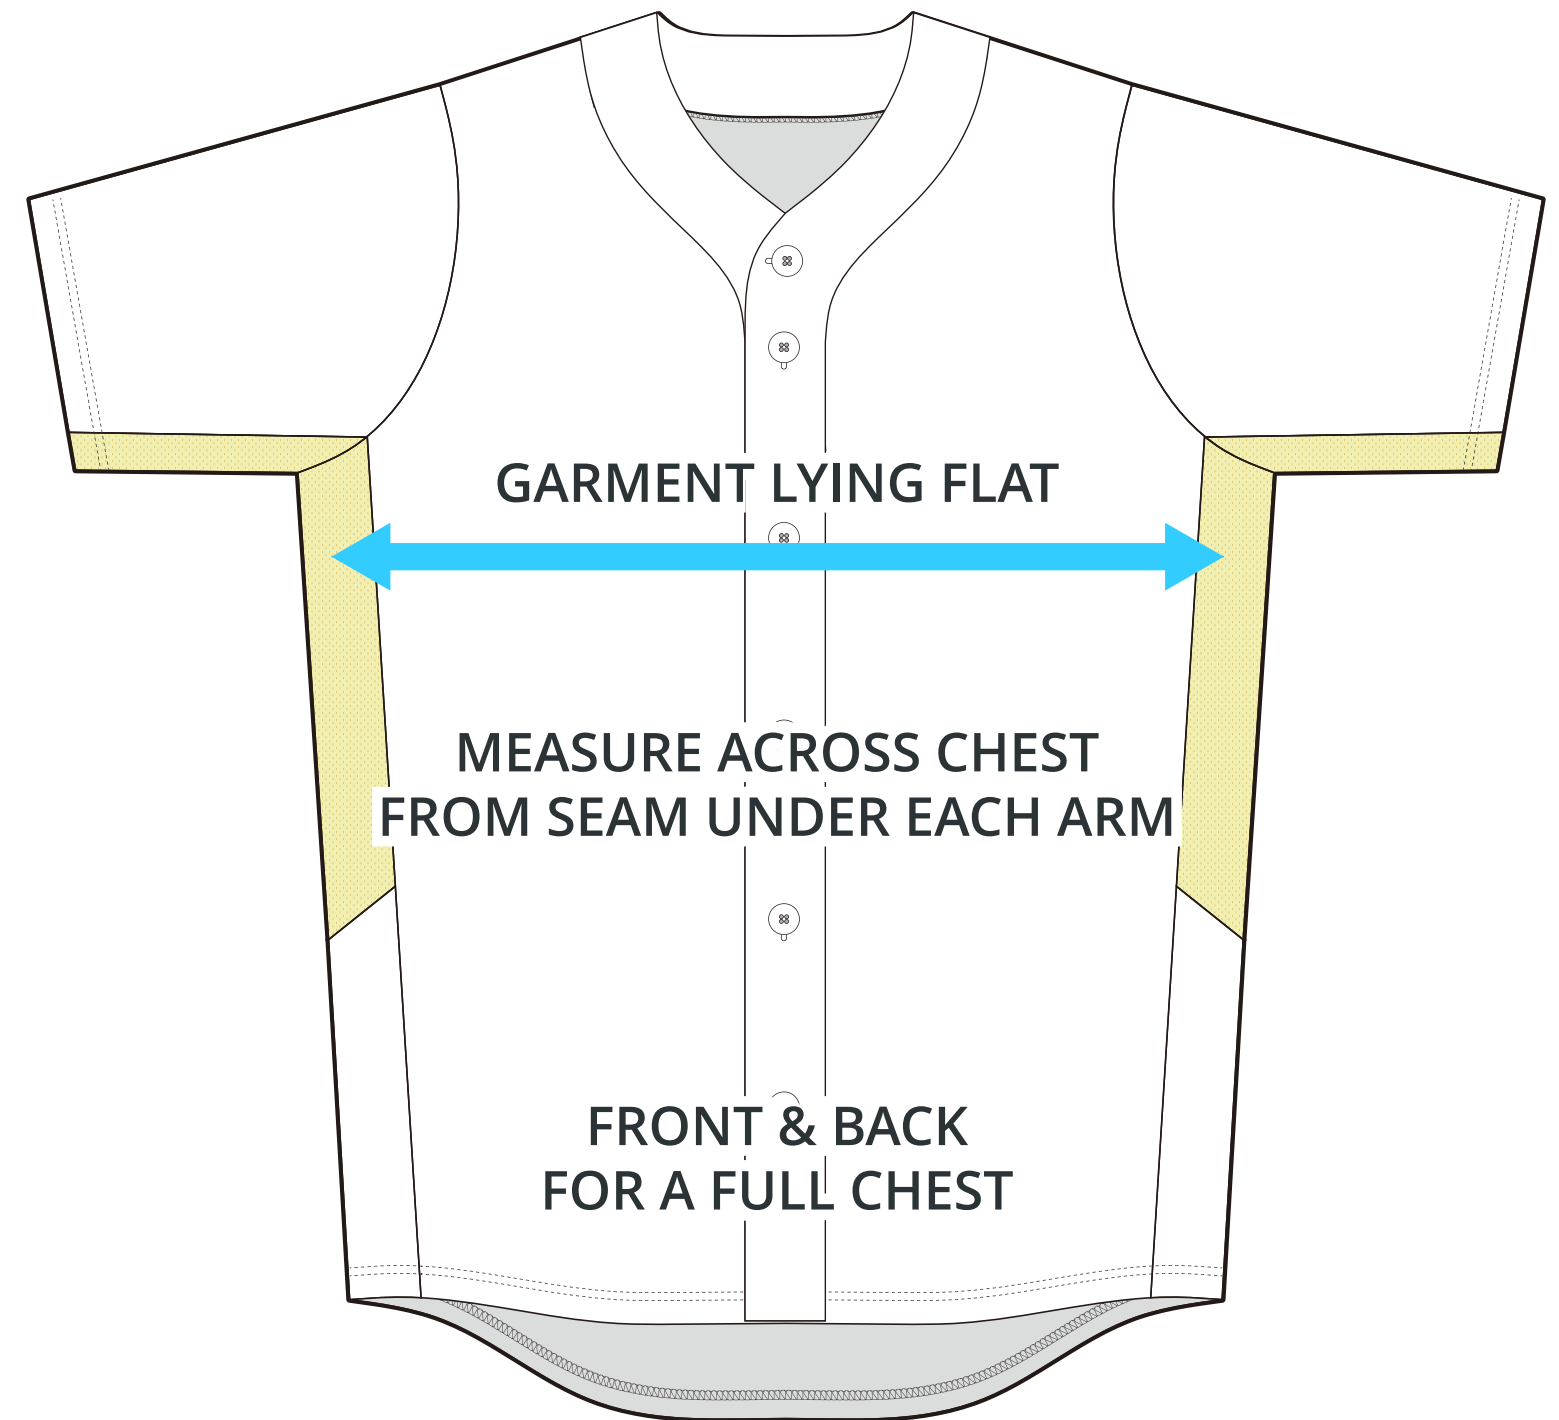

SIZING CHART

PHENOM FULL BUTTON JERSEY - SHORT SLEEVE

Part #: BA-JS-136

ADULT SIZING

SIZING CHART(inches)	S	M	L	XL	2XL	3XL	4XL	5XL
1/2 Chest	20.47	21.65	23.62	25.59	27.56	29.53	31.50	33.46
Front length (From CB)	29.53	30.71	31.50	32.28	33.46	34.65	35.43	36.22
Back length (From CB)	31.89	33.07	33.86	34.65	35.83	37.01	37.80	38.58

SIZING CHART(cm)	S	M	L	XL	2XL	3XL	4XL	5XL
1/2 Chest	52.00	55.00	60.00	65.00	70.00	75.00	80.00	85.00
Front length (From CB)	75.00	78.00	80.00	82.00	85.00	88.00	90.00	92.00
Back length (From CB)	81.00	84.00	86.00	88.00	91.00	94.00	96.00	98.00

YOUTH SIZING

SIZING CHART(inches)	YXS	YS	YM	YL	YXL
1/2 Chest	15.75	16.73	17.72	18.70	19.69
Front length (From CB)	22.24	23.82	25.39	26.97	28.94
Back length (From CB)	24.21	25.79	27.36	28.94	30.51

SIZING CHART(cm)	YXS	YS	YM	YL	YXL
1/2 Chest	40.00	42.50	45.00	47.50	50.00
Front length (From CB)	56.50	60.50	64.50	68.50	73.50
Back length (From CB)	61.50	65.50	69.50	73.50	77.50

HALF CHEST FULL CHEST

To find your size, compare measurements with a similar garment that fits you well.