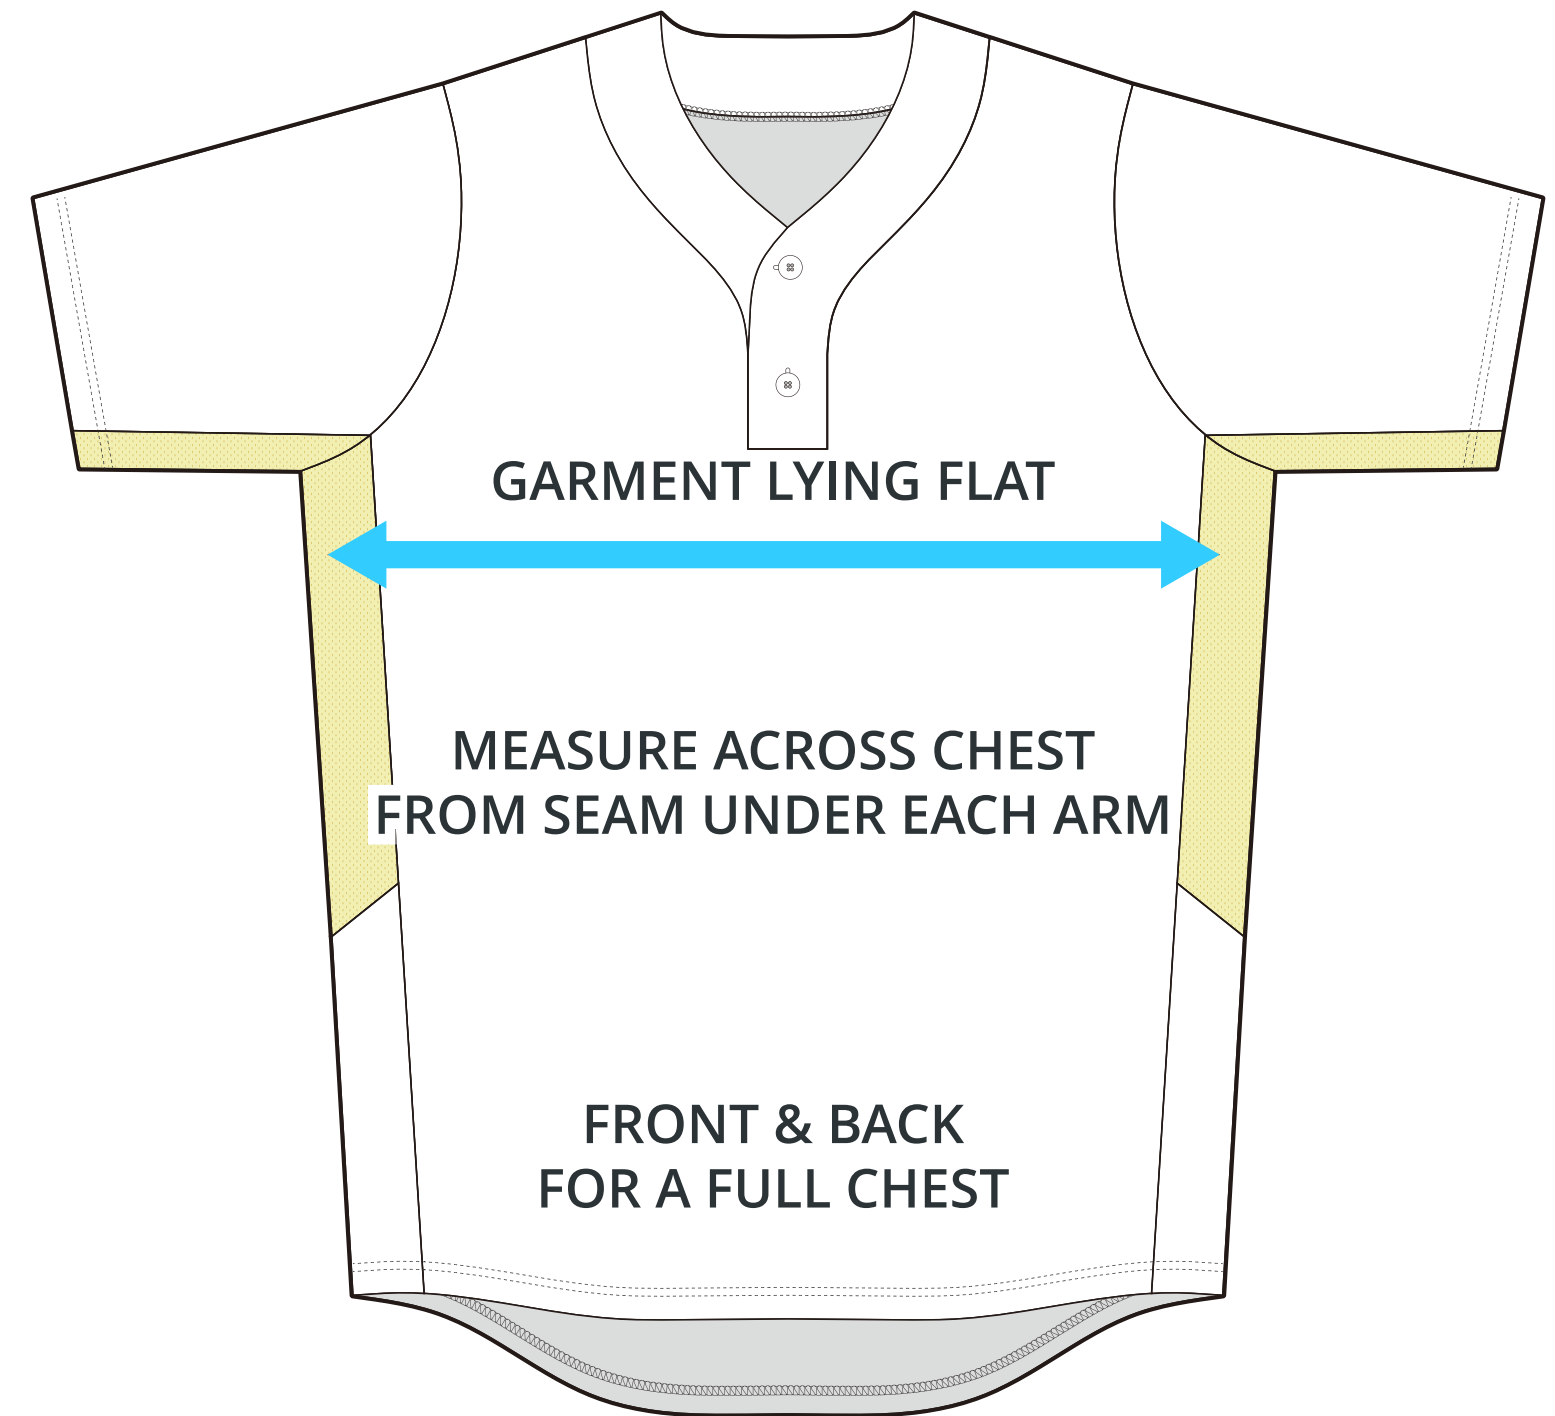

SIZING CHART

PHENOM 2 BUTTON JERSEY - SHORT SLEEVE

Part #: BA-JS-135

ADULT SIZING

SIZING CHART(inches)	S	M	L	XL	2XL	3XL	4XL	5XL
1/2 Chest	20.47	21.65	23.62	25.59	27.56	29.53	31.50	33.46
Front length (From CB)	29.53	30.71	31.50	32.28	33.46	34.65	35.43	36.22
Back length (From CB)	31.89	33.07	33.86	34.65	35.83	37.01	37.80	38.58

SIZING CHART(cm)	S	M	L	XL	2XL	3XL	4XL	5XL
1/2 Chest	52.00	55.00	60.00	65.00	70.00	75.00	80.00	85.00
Front length (From CB)	75.00	78.00	80.00	82.00	85.00	88.00	90.00	92.00
Back length (From CB)	81.00	84.00	86.00	88.00	91.00	94.00	96.00	98.00

HALF CHEST FULL CHEST

To find your size, compare measurements with a similar garment that fits you well.