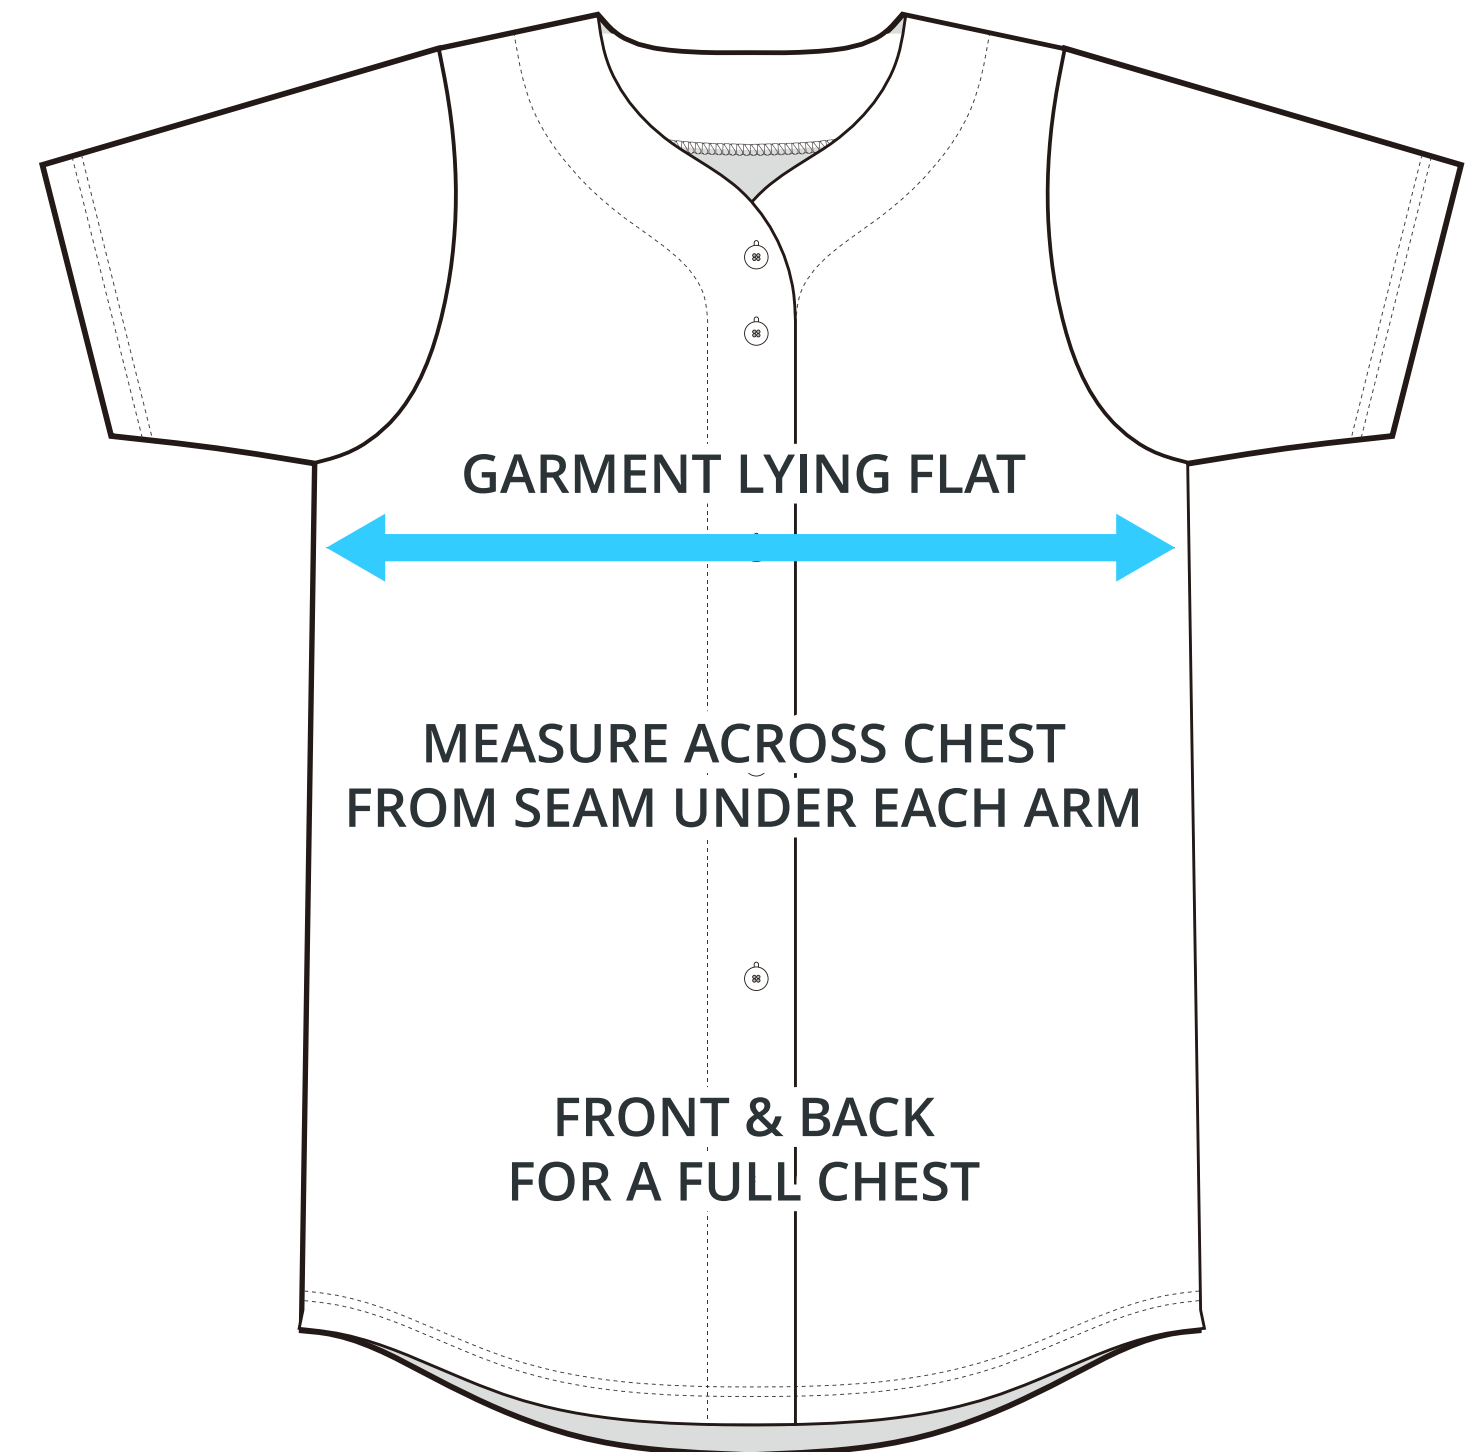

SIZING CHART

ACE "FAUX" FULL BUTTON JERSEY - SHORT SLEEVE

Part #: BA-JS-128

ADULT SIZING

SIZING CHART(inches)	S	M	L	XL	2XL	3XL
1/2 Chest	17.72	19.69	21.65	23.62	25.98	27.56
Front length (HSP)	28.35	29.13	29.92	30.71	31.50	32.28

SIZING CHART(cm)	S	M	L	XL	2XL	3XL
1/2 Chest	45.00	50.00	55.00	60.00	66.00	70.00
Front length (HSP)	72.00	74.00	76.00	78.00	80.00	82.00

GIRLS SIZING

SIZING CHART(inches)	GS	GM	GL
1/2 Chest	13.39	14.17	14.96
Front length (HSP)	21.26	22.83	24.41

SIZING CHART(cm)	GS	GM	GL
1/2 Chest	34.00	36.00	38.00
Front length (HSP)	54.00	58.00	62.00

HALF CHEST FULL CHEST

To find your size, compare measurements with a similar garment that fits you well.