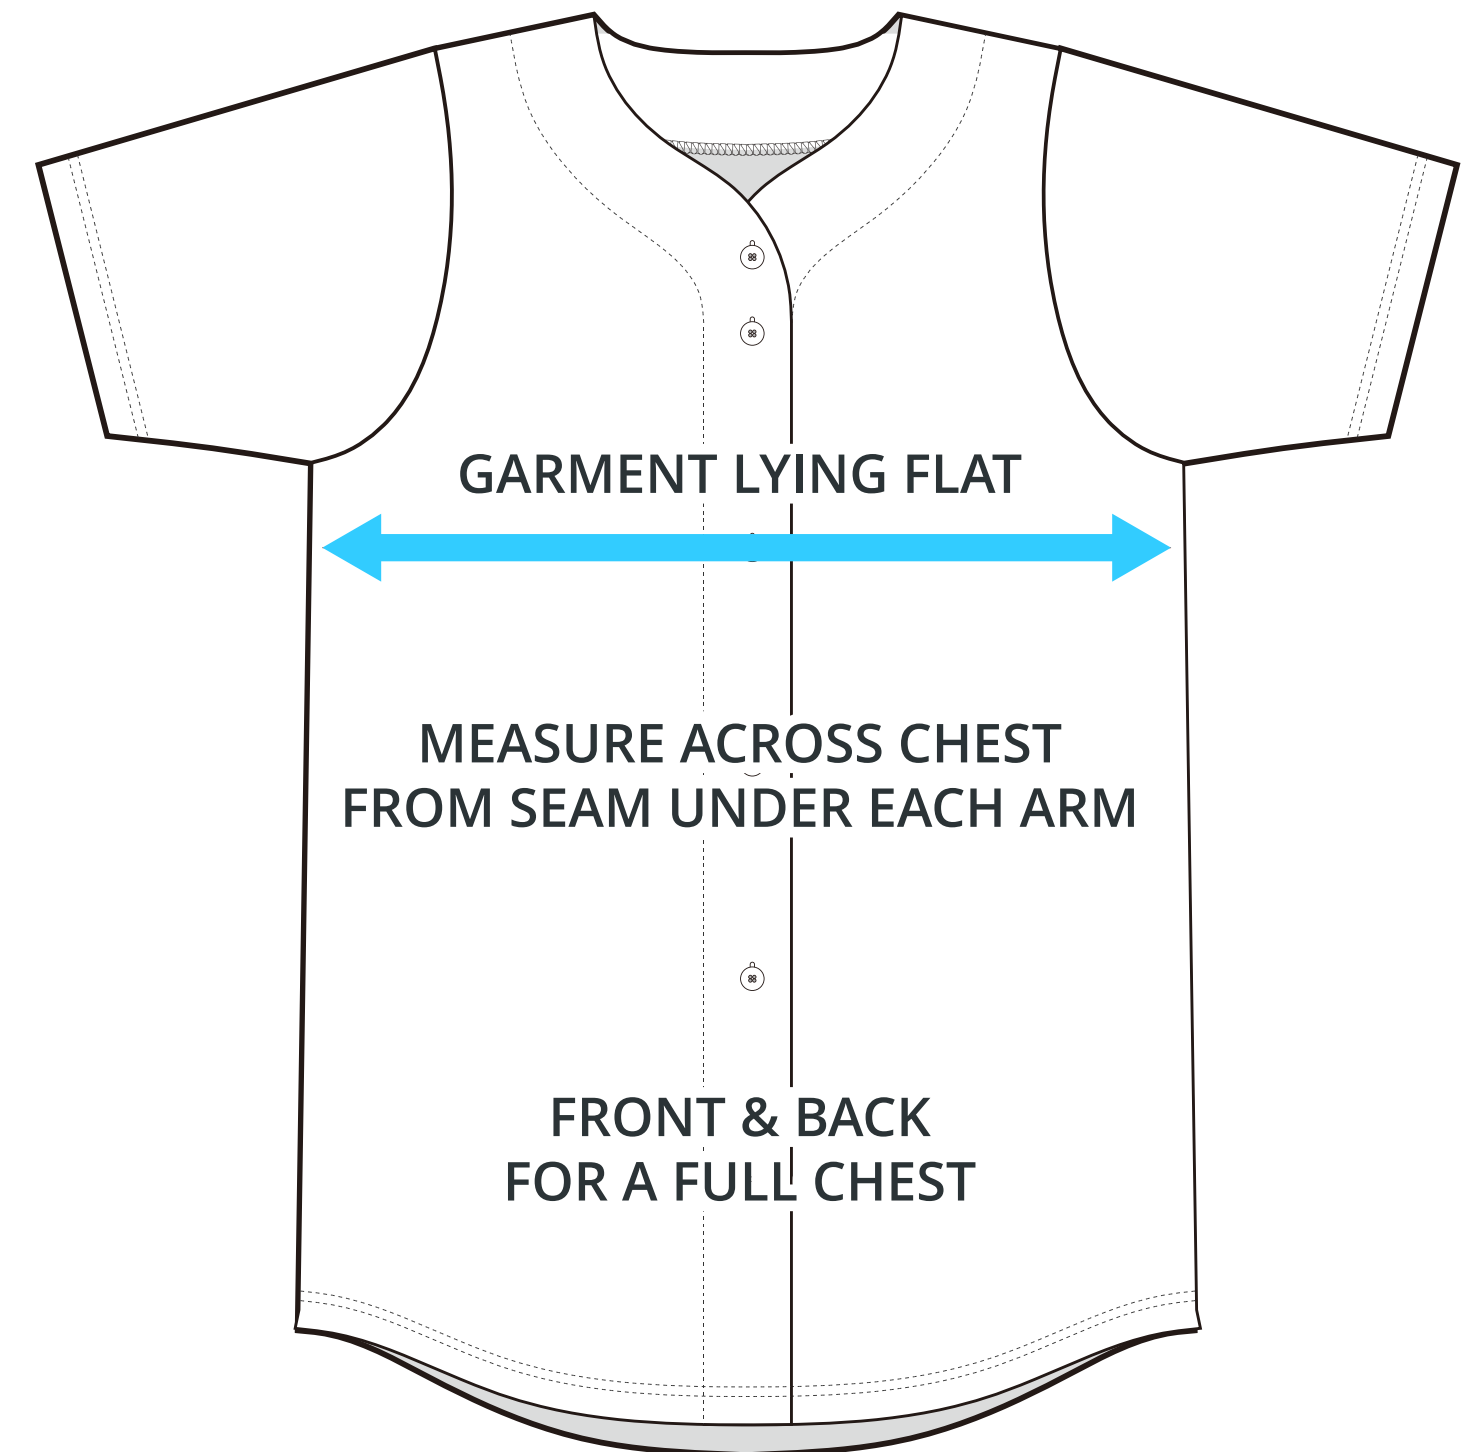

SIZING CHART

ACE FULL BUTTON JERSEY - SHORT SLEEVE

Part #: BA-JS-127

ADULT SIZING

SIZING CHART(inches)	S	M	L	XL	2XL	3XL
1/2 Chest	17.72	19.69	21.65	23.62	25.98	27.56
Front length (HSP)	28.35	29.13	29.92	30.71	31.50	32.28

SIZING CHART(cm)	S	M	L	XL	2XL	3XL
1/2 Chest	45.00	50.00	55.00	60.00	66.00	70.00
Front length (HSP)	72.00	74.00	76.00	78.00	80.00	82.00

GIRLS SIZING

SIZING CHART(inches)	GS	GM	GL
1/2 Chest	13.39	14.17	14.96
Front length (HSP)	21.26	22.83	24.41

SIZING CHART(cm)	GS	GM	GL
1/2 Chest	34.00	36.00	38.00
Front length (HSP)	54.00	58.00	62.00

HALF CHEST FULL CHEST

To find your size, compare measurements with a similar garment that fits you well.