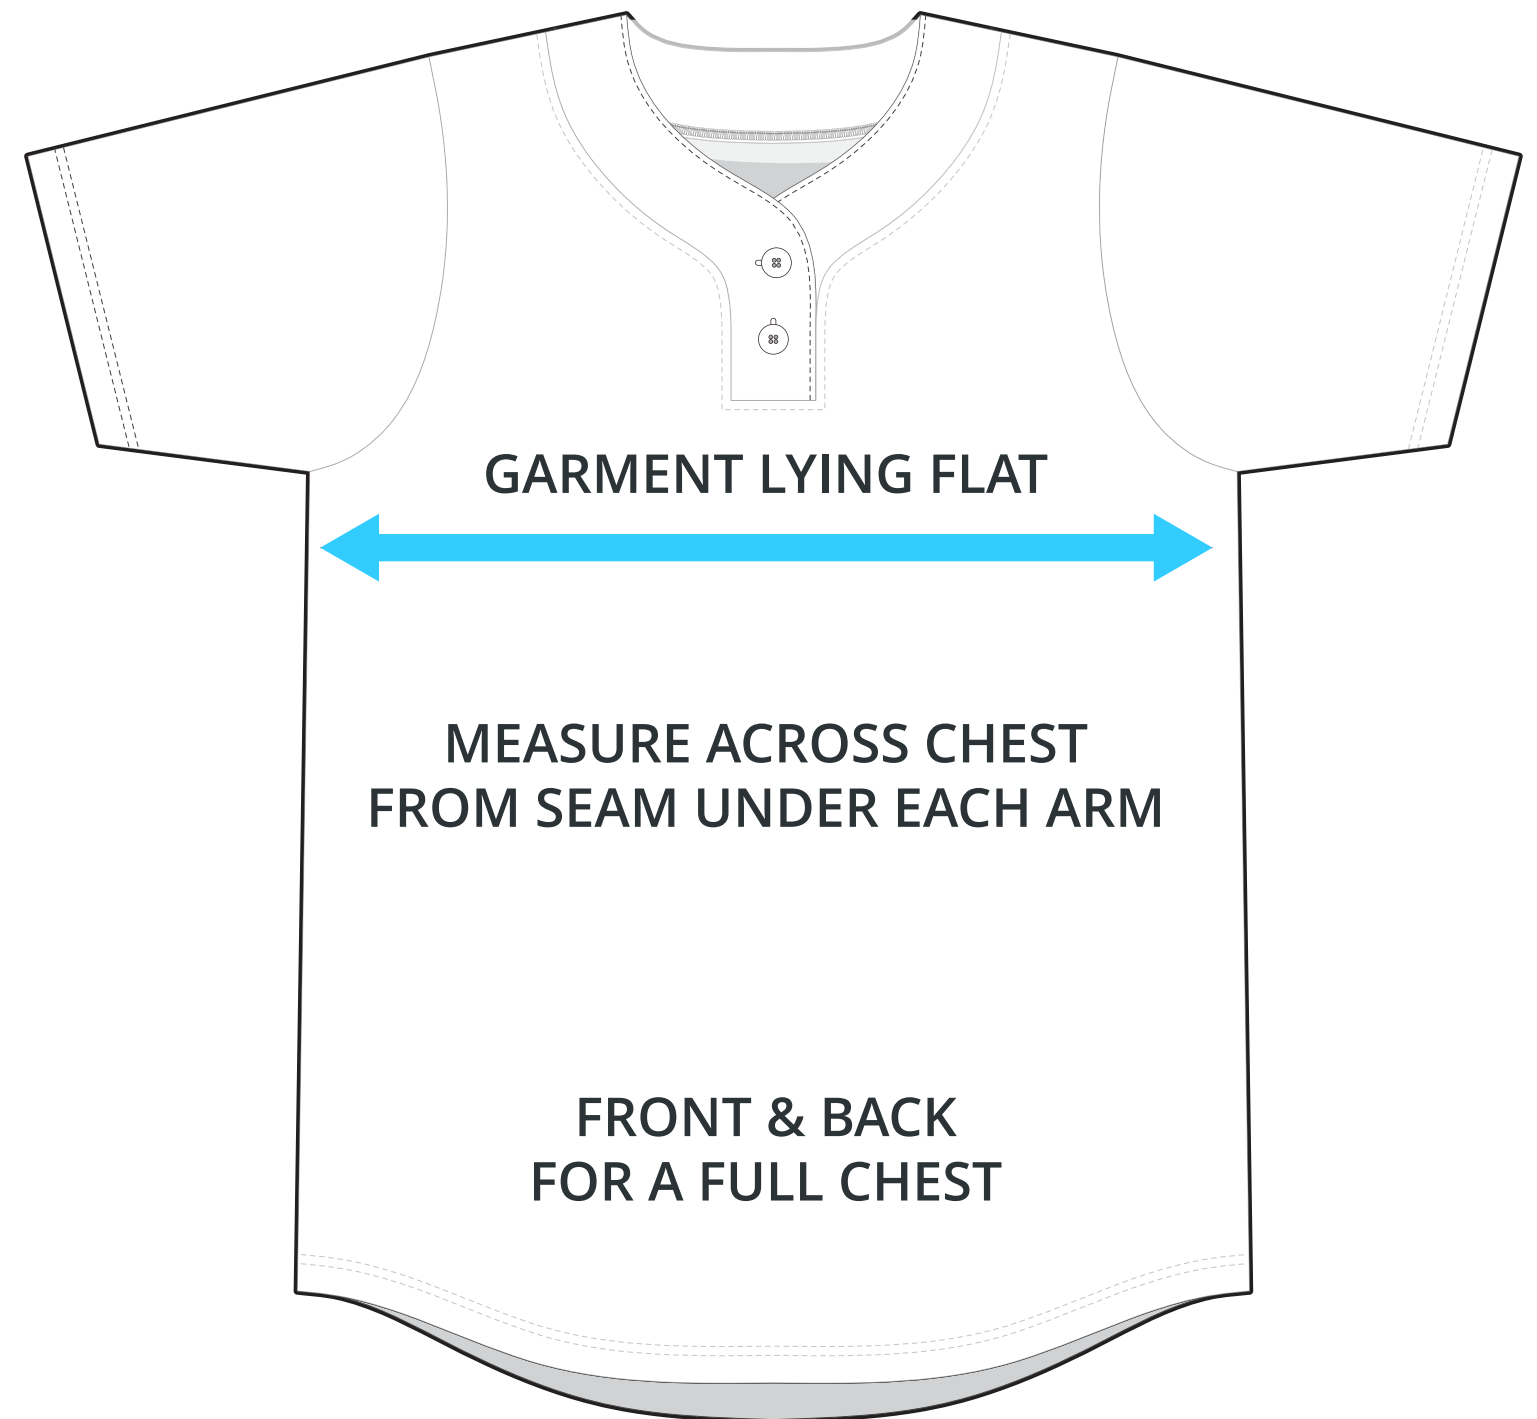

SIZING CHART

ACE 2 BUTTON JERSEY - SHORT SLEEVE

Part #: BA-JS-126

ADULT SIZING

SIZING CHART(inches)	S	M	L	XL	2XL	3XL	4XL	5XL	6XL
1/2 Chest	17.72	19.69	21.65	23.62	25.98	27.56	29.13	30.71	32.28
Front length (HSP)	28.35	29.13	29.92	30.71	31.50	32.28	33.07	33.86	34.65

SIZING CHART(cm)	S	M	L	XL	2XL	3XL	4XL	5XL	6XL
1/2 Chest	45.00	50.00	55.00	60.00	66.00	70.00	74.00	78.00	82.00
Front length (HSP)	72.00	74.00	76.00	78.00	80.00	82.00	84.00	86.00	88.00

GIRLS SIZING

SIZING CHART(inches)	GS	GM	GL	GS
1/2 Chest	13.39	14.17	14.96	15.75
Front length (HSP)	21.26	22.83	24.41	25.98

SIZING CHART(cm)	GS	GM	GL	GS
1/2 Chest	34.00	36.00	38.00	40.00
Front length (HSP)	54.00	58.00	62.00	66.00

HALF CHEST FULL CHEST

To find your size, compare measurements with a similar garment that fits you well.