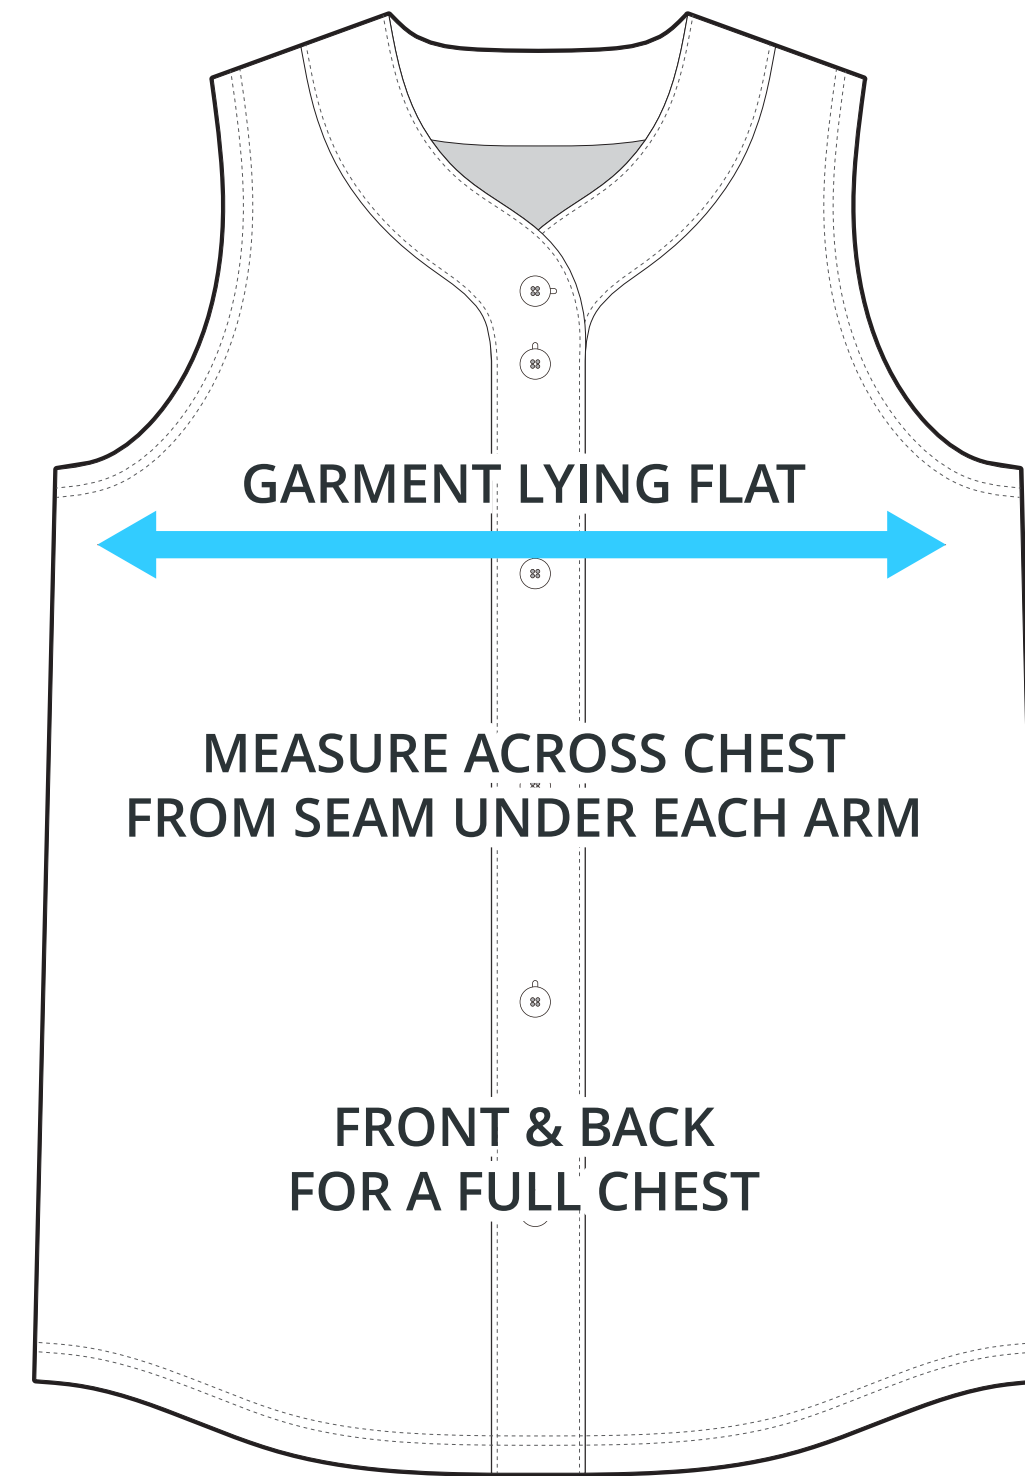

SIZING CHART

ACE "FAUX" FULL BUTTON JERSEY - SLEEVELESS

Part #: BA-JS-122

ADULT SIZING

SIZING CHART(inches)	XS	S	M	L	XL	2XL	3XL
1/2 Chest	15.35	17.72	19.69	21.65	23.62	25.98	27.56
Back length (From CB)	27.17	28.35	29.53	30.31	30.71	31.50	32.28

SIZING CHART(cm)	XS	S	M	L	XL	2XL	3XL
1/2 Chest	39.00	45.00	50.00	55.00	60.00	66.00	70.00
Back length (From CB)	69.00	72.00	75.00	77.00	78.00	80.00	82.00

GIRLS SIZING

SIZING CHART(inches)	GS	GM	GL
1/2 Chest	13.39	14.17	14.96
Back length (From CB)	20.67	22.24	23.82

SIZING CHART(cm)	GS	GM	GL
1/2 Chest	34.00	36.00	38.00
Back length (From CB)	52.50	56.50	60.50

HALF CHEST FULL CHEST

To find your size, compare measurements with a similar garment that fits you well.