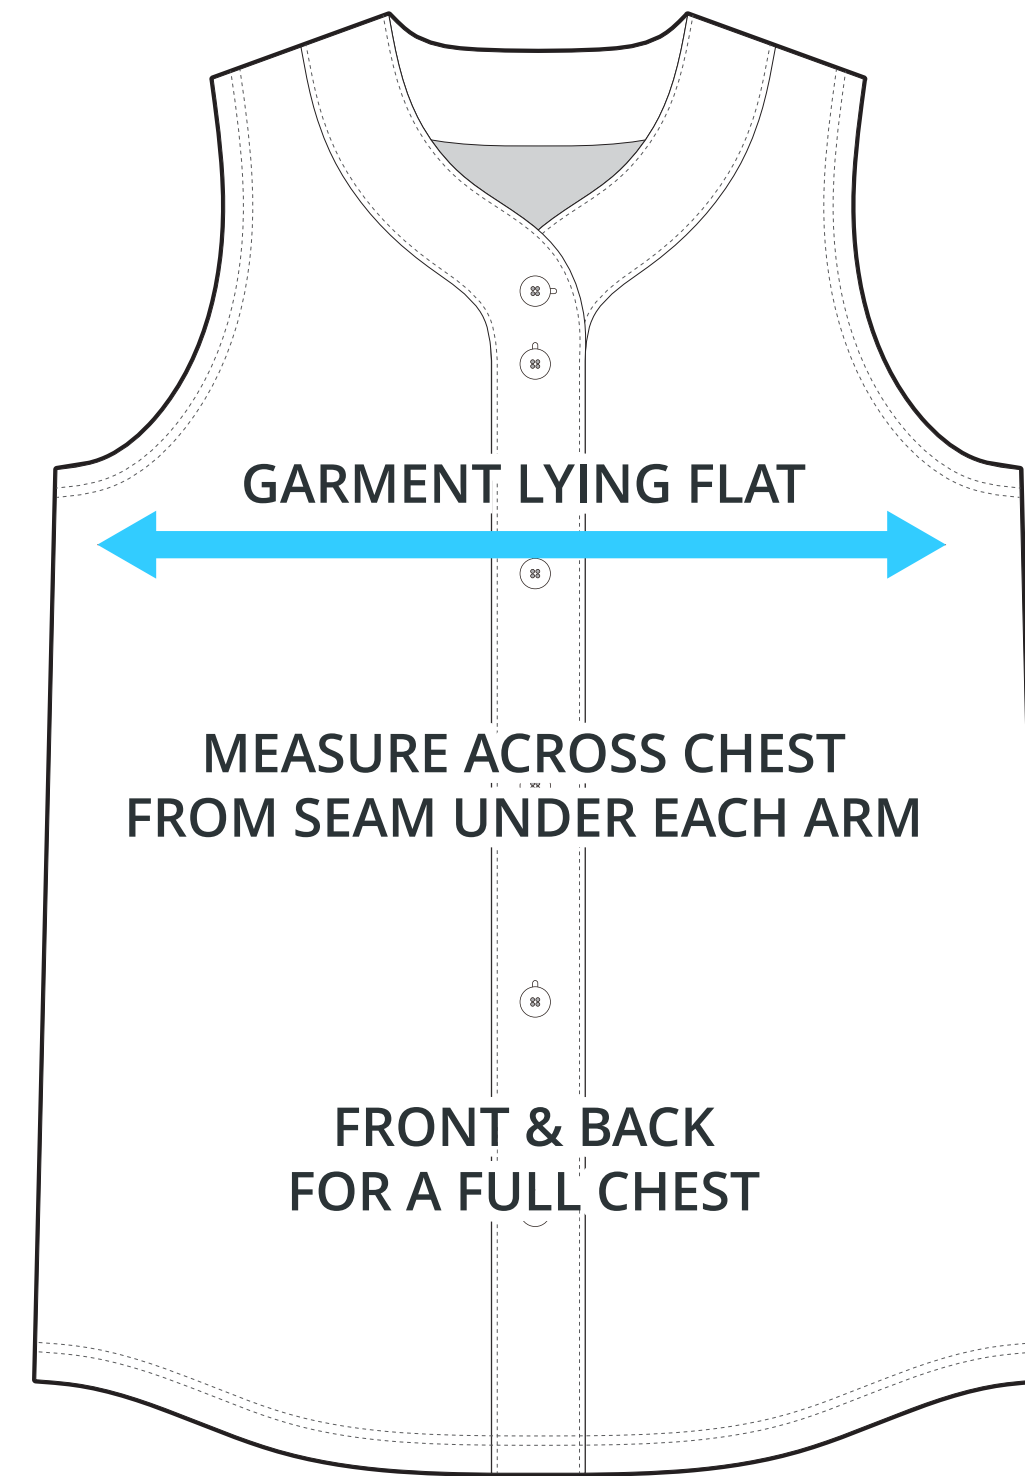

SIZING CHART

ACE FULL BUTTON JERSEY - SLEEVELESS

Part #: BA-JS-121

ADULT SIZING

SIZING CHART(inches)	XS	S	M	L	XL	2XL	3XL
1/2 Chest	15.35	17.72	19.69	21.65	23.62	25.98	27.56
Back length (From CB)	27.17	28.35	29.53	30.31	30.71	31.50	32.28

SIZING CHART(cm)	XS	S	M	L	XL	2XL	3XL
1/2 Chest	39.00	45.00	50.00	55.00	60.00	66.00	70.00
Back length (From CB)	69.00	72.00	75.00	77.00	78.00	80.00	82.00

GIRLS SIZING

SIZING CHART(inches)	GS	GM	GL
1/2 Chest	13.39	14.17	14.96
Back length (From CB)	20.67	22.24	23.82

SIZING CHART(cm)	GS	GM	GL
1/2 Chest	34.00	36.00	38.00
Back length (From CB)	52.50	56.50	60.50

HALF CHEST FULL CHEST

To find your size, compare measurements with a similar garment that fits you well.