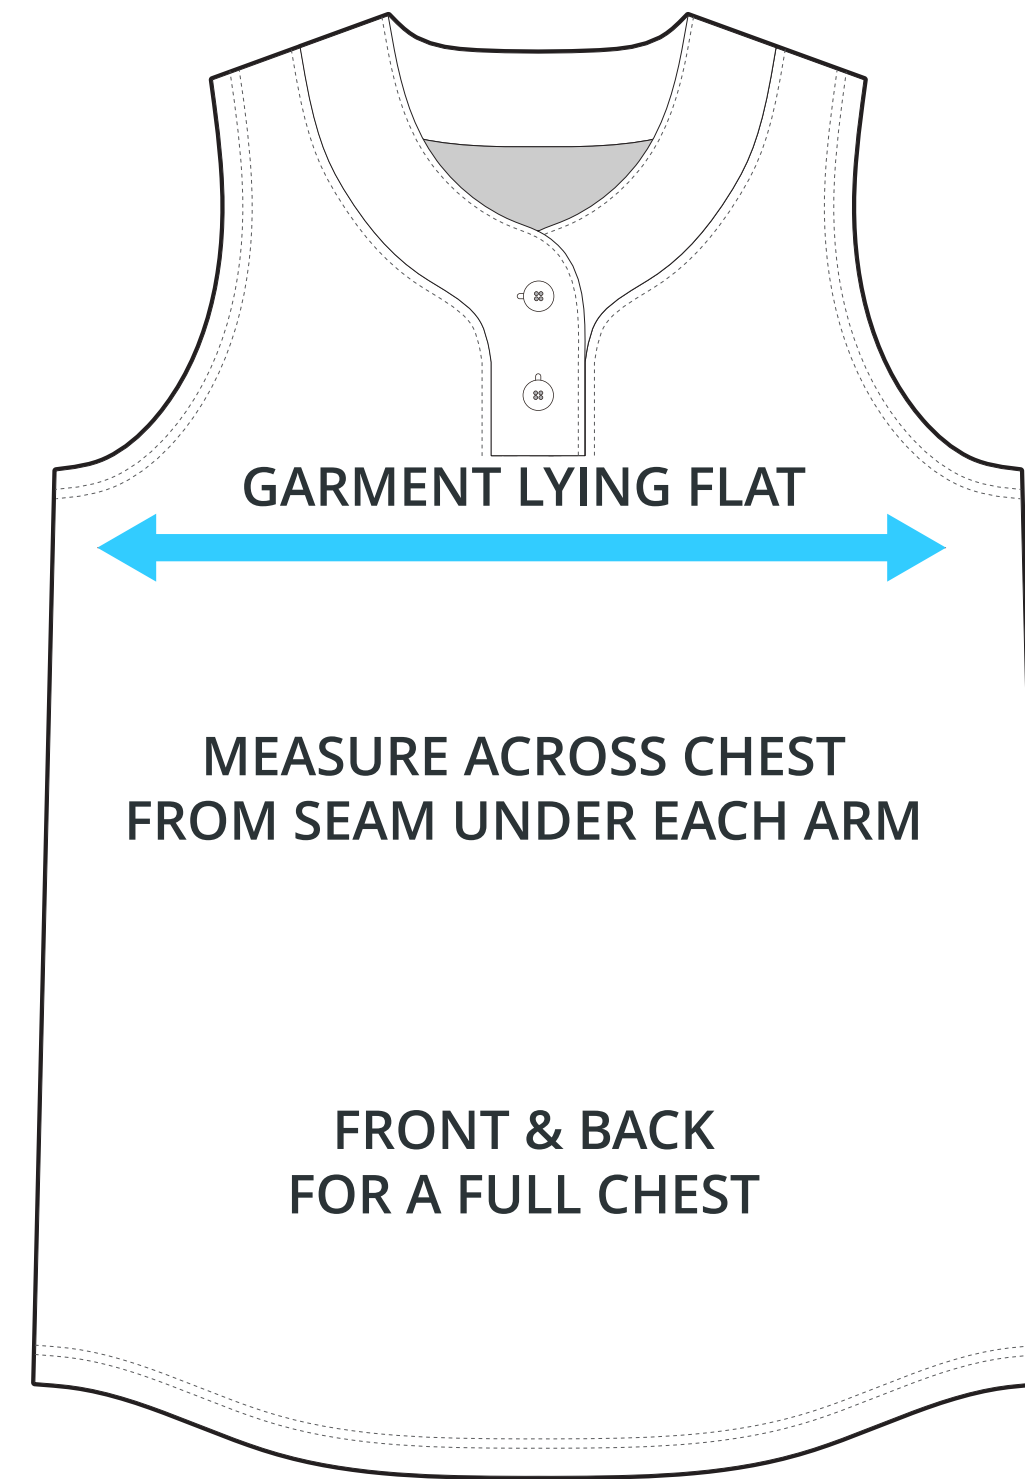

SIZING CHART

ACE 2 BUTTON JERSEY - SLEEVELESS

Part #: BA-JS-120

ADULT SIZING

SIZING CHART(inches)	S	M	L	XL	2XL	3XL
1/2 Chest	17.72	19.69	21.65	23.62	25.98	27.56
Front length (HSP)	28.35	29.13	29.92	30.71	31.50	32.28

SIZING CHART(cm)	S	M	L	XL	2XL	3XL
1/2 Chest	45.00	50.00	55.00	60.00	66.00	70.00
Front length (HSP)	72.00	74.00	76.00	78.00	80.00	82.00

GIRLS SIZING

SIZING CHART(inches)	GS	GM	GL
1/2 Chest	13.39	14.17	14.96
Front length (HSP)	21.26	22.83	24.41

SIZING CHART(cm)	GS	GM	GL
1/2 Chest	34.00	36.00	38.00
Front length (HSP)	54.00	58.00	62.00

HALF CHEST FULL CHEST

To find your size, compare measurements with a similar garment that fits you well.