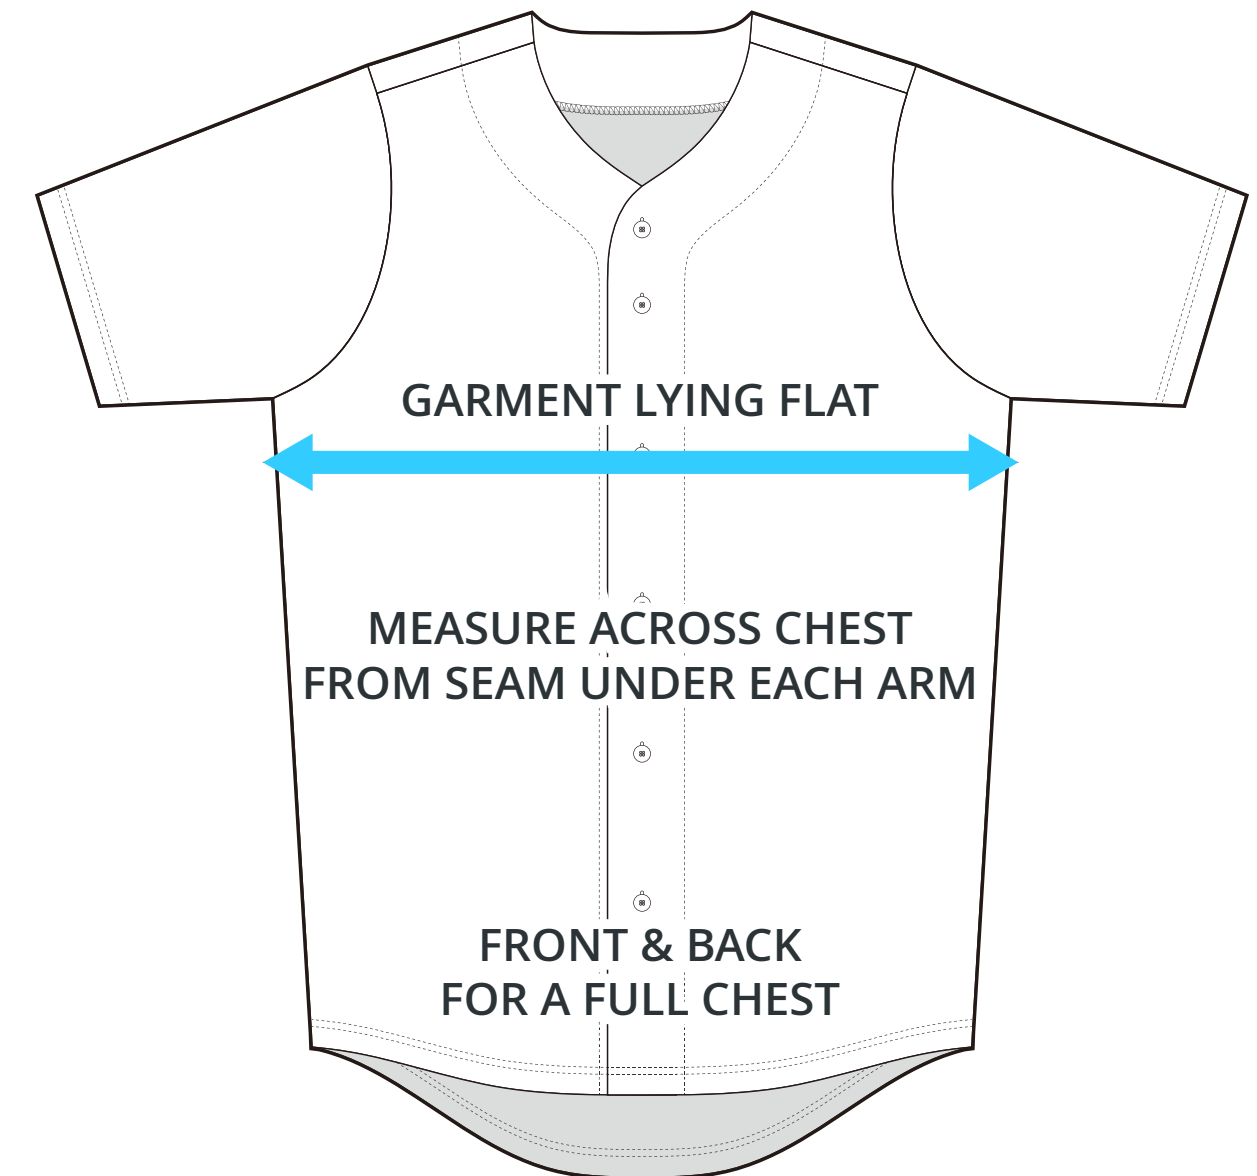

SIZING CHART

DINGER FULL BUTTON JERSEY - SHORT SLEEVE

Part #: BA-JS-116

ADULT SIZING

SIZING CHART(inches)	XS	S	M	L	XL	2XL	3XL	4XL	5XL	6XL	7XL
1/2 Chest	19.69	20.47	21.65	23.62	25.59	27.56	29.53	31.50	33.46	35.43	37.40
Front length (From CB)	28.94	29.53	30.71	31.50	32.28	33.46	34.65	35.43	36.22	37.01	37.80
Back length (From CB)	30.51	31.89	33.07	33.86	34.65	35.83	37.01	37.80	38.58	39.37	40.16

SIZING CHART(cm)	XS	S	M	L	XL	2XL	3XL	4XL	5XL	6XL	7XL
1/2 Chest	50.00	52.00	55.00	60.00	65.00	70.00	75.00	80.00	85.00	90.00	95.00
Front length (From CB)	73.50	75.00	78.00	80.00	82.00	85.00	88.00	90.00	92.00	94.00	96.00
Back length (From CB)	77.50	81.00	84.00	86.00	88.00	91.00	94.00	96.00	98.00	100.00	102.00

YOUTH SIZING

SIZING CHART(inches)	YXS	YS	YM	YL	YXL
1/2 Chest	15.75	16.73	17.72	18.70	19.69
Front length (From CB)	22.24	23.82	25.39	26.97	28.94
Back length (From CB)	24.21	25.79	27.36	28.94	30.51

SIZING CHART(cm)	YXS	YS	YM	YL	YXL
1/2 Chest	40.00	42.50	45.00	47.50	50.00
Front length (From CB)	56.50	60.50	64.50	68.50	73.50
Back length (From CB)	61.50	65.50	69.50	73.50	77.50

HALF CHEST FULL CHEST

To find your size, compare measurements with a similar garment that fits you well.