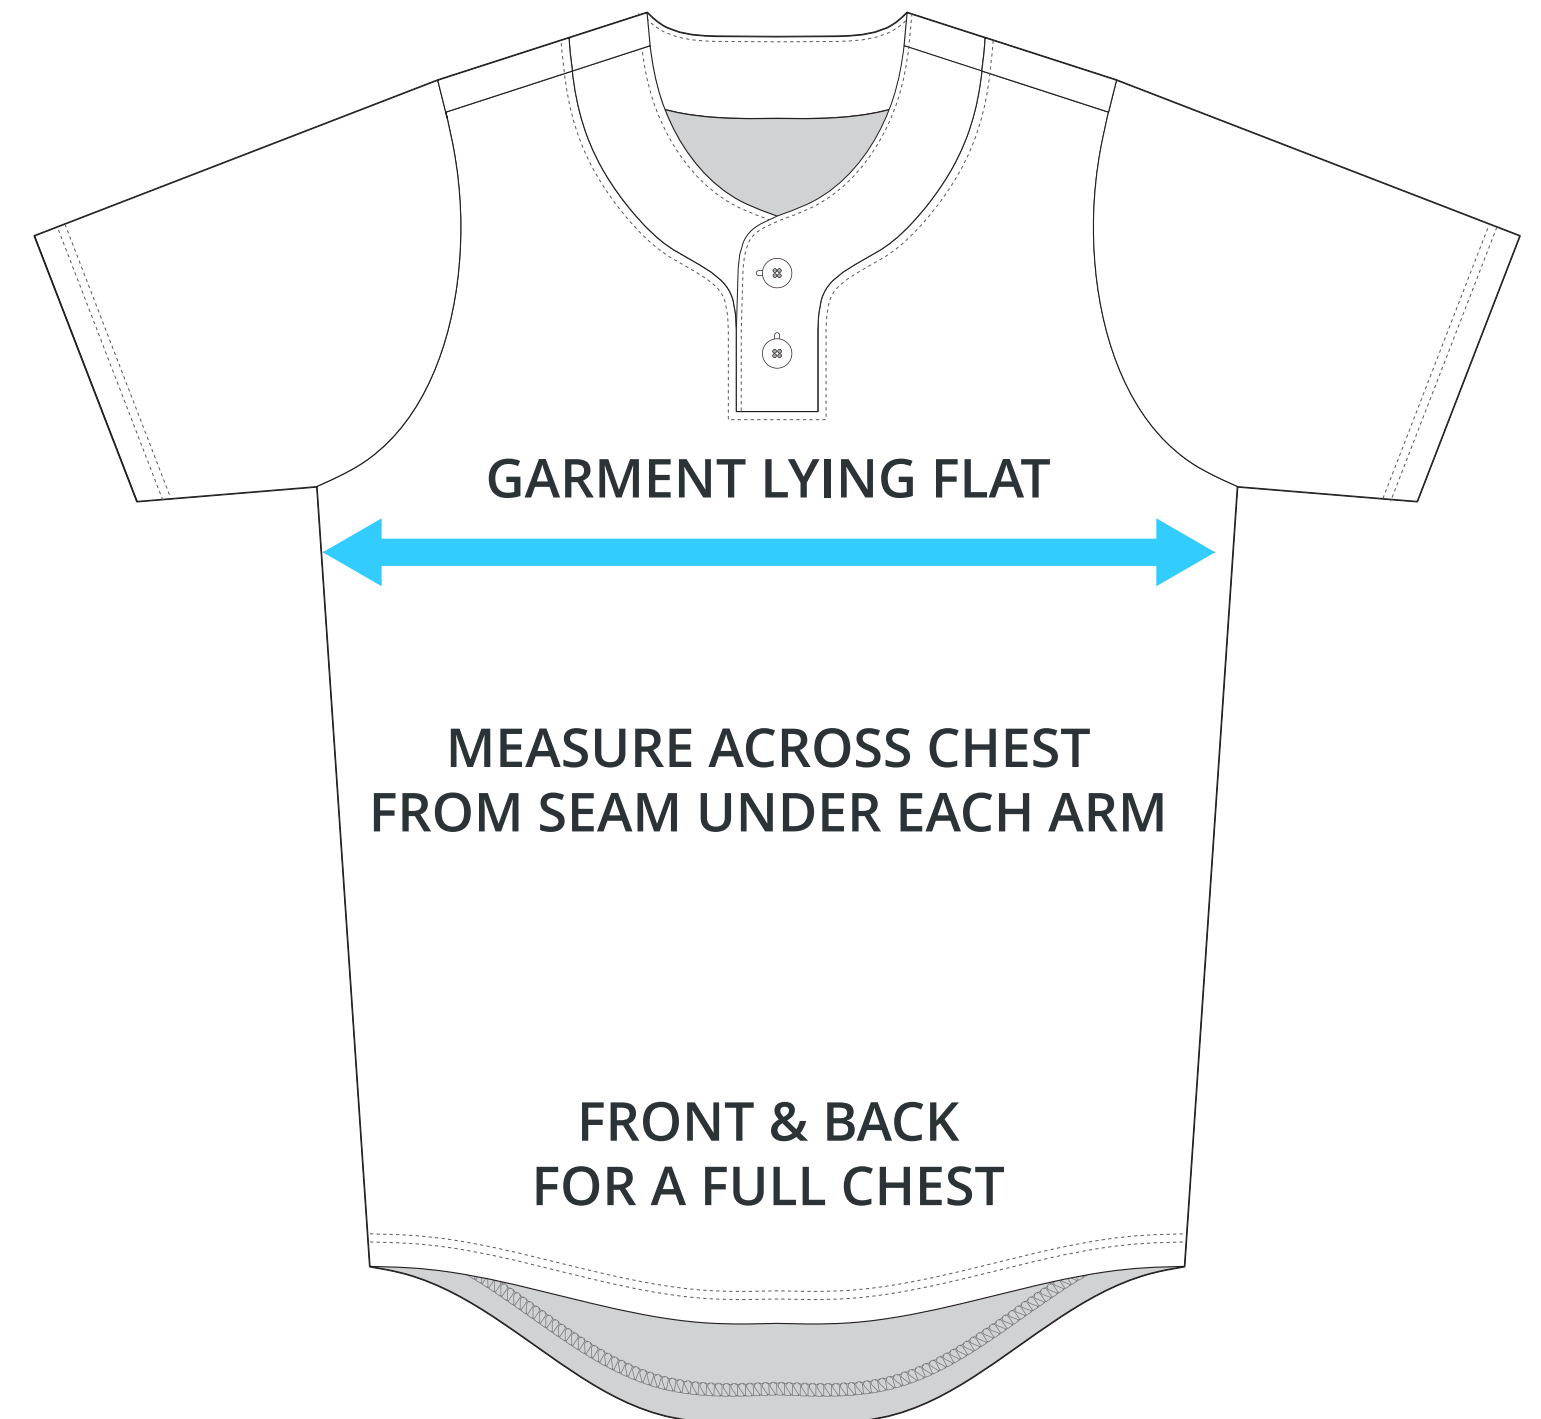

SIZING CHART

DINGER 2 BUTTON JERSEY - SHORT SLEEVE

Part #: BA-JS-115

ADULT SIZING

SIZING CHART(inches)	S	M	L	XL	2XL	3XL	4XL	5XL	6XL
1/2 Chest	20.47	21.65	23.62	25.59	27.56	29.53	31.50	33.46	35.43
Front length (From CB)	29.53	30.71	31.50	32.28	33.46	34.65	35.43	36.22	37.01
Back length (From CB)	31.89	33.07	33.86	34.65	35.83	37.01	37.80	38.58	39.37

SIZING CHART(cm)	S	M	L	XL	2XL	3XL	4XL	5XL	6XL
1/2 Chest	52.00	55.00	60.00	65.00	70.00	75.00	80.00	85.00	90.00
Front length (From CB)	75.00	78.00	80.00	82.00	85.00	88.00	90.00	92.00	94.00
Back length (From CB)	81.00	84.00	86.00	88.00	91.00	94.00	96.00	98.00	100.00

YOUTH SIZING

SIZING CHART(inches)	Y2XS	YXS	YS	YM	YL	YXL
1/2 Chest	14.76	15.75	16.73	17.72	18.70	19.69
Front length (From CB)	20.67	22.24	23.82	25.39	26.97	28.54
Back length (From CB)	22.64	24.21	25.79	27.36	28.94	30.51

SIZING CHART(cm)	Y2XS	YXS	YS	YM	YL	YXL
1/2 Chest	37.50	40.00	42.50	45.00	47.50	50.00
Front length (From CB)	52.50	56.50	60.50	64.50	68.50	72.50
Back length (From CB)	57.50	61.50	65.50	69.50	73.50	77.50

HALF CHEST FULL CHEST

To find your size, compare measurements with a similar garment that fits you well.