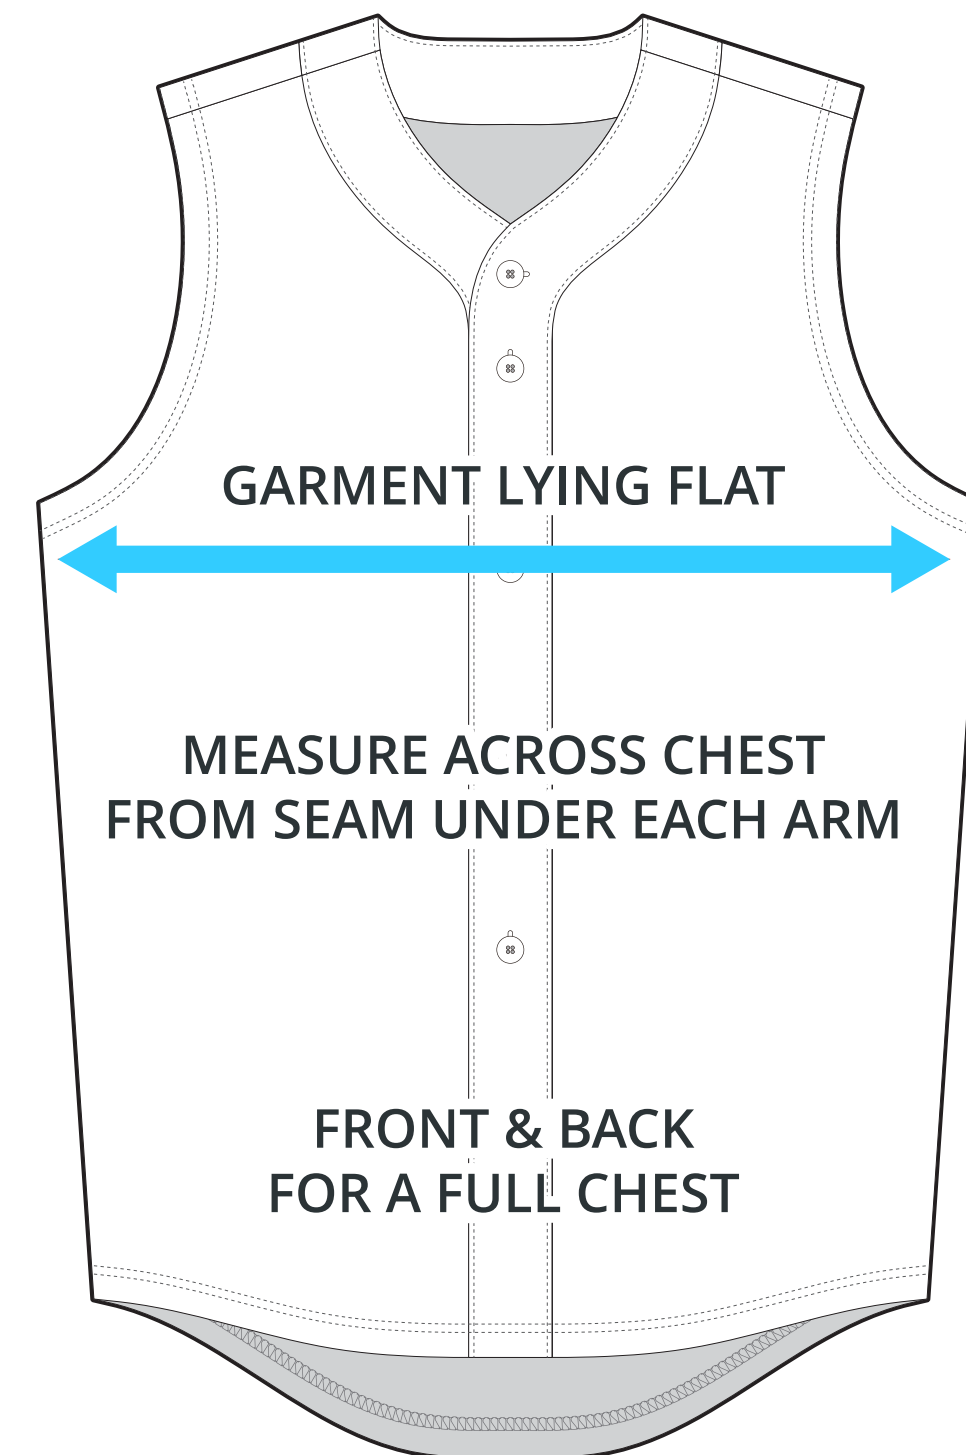

SIZING CHART

DINGER FULL BUTTON JERSEY - SLEEVELESS

Part #: BA-JS-111

ADULT SIZING

SIZING CHART(inches)	S	M	L	XL	2XL	3XL
1/2 Chest	20.47	21.65	23.62	25.59	27.56	29.53
Front length (From CB)	29.53	30.71	31.50	32.28	33.46	34.65
Back length (From CB)	31.89	33.07	33.86	34.65	35.83	37.01

SIZING CHART(cm)	S	M	L	XL	2XL	3XL
1/2 Chest	52.00	55.00	60.00	65.00	70.00	75.00
Front length (From CB)	75.00	78.00	80.00	82.00	85.00	88.00
Back length (From CB)	81.00	84.00	86.00	88.00	91.00	94.00

YOUTH SIZING

SIZING CHART(inches)	YS	YM	YL	YXL
1/2 Chest	16.73	17.72	18.70	19.69
Front length (From CB)	23.82	25.39	26.97	28.54
Back length (From CB)	25.79	27.36	28.94	30.51

SIZING CHART(cm)	YS	YM	YL	YXL
1/2 Chest	42.50	45.00	47.50	50.00
Front length (From CB)	60.50	64.50	68.50	72.50
Back length (From CB)	65.50	69.50	73.50	77.50

HALF CHEST FULL CHEST

To find your size, compare measurements with a similar garment that fits you well.