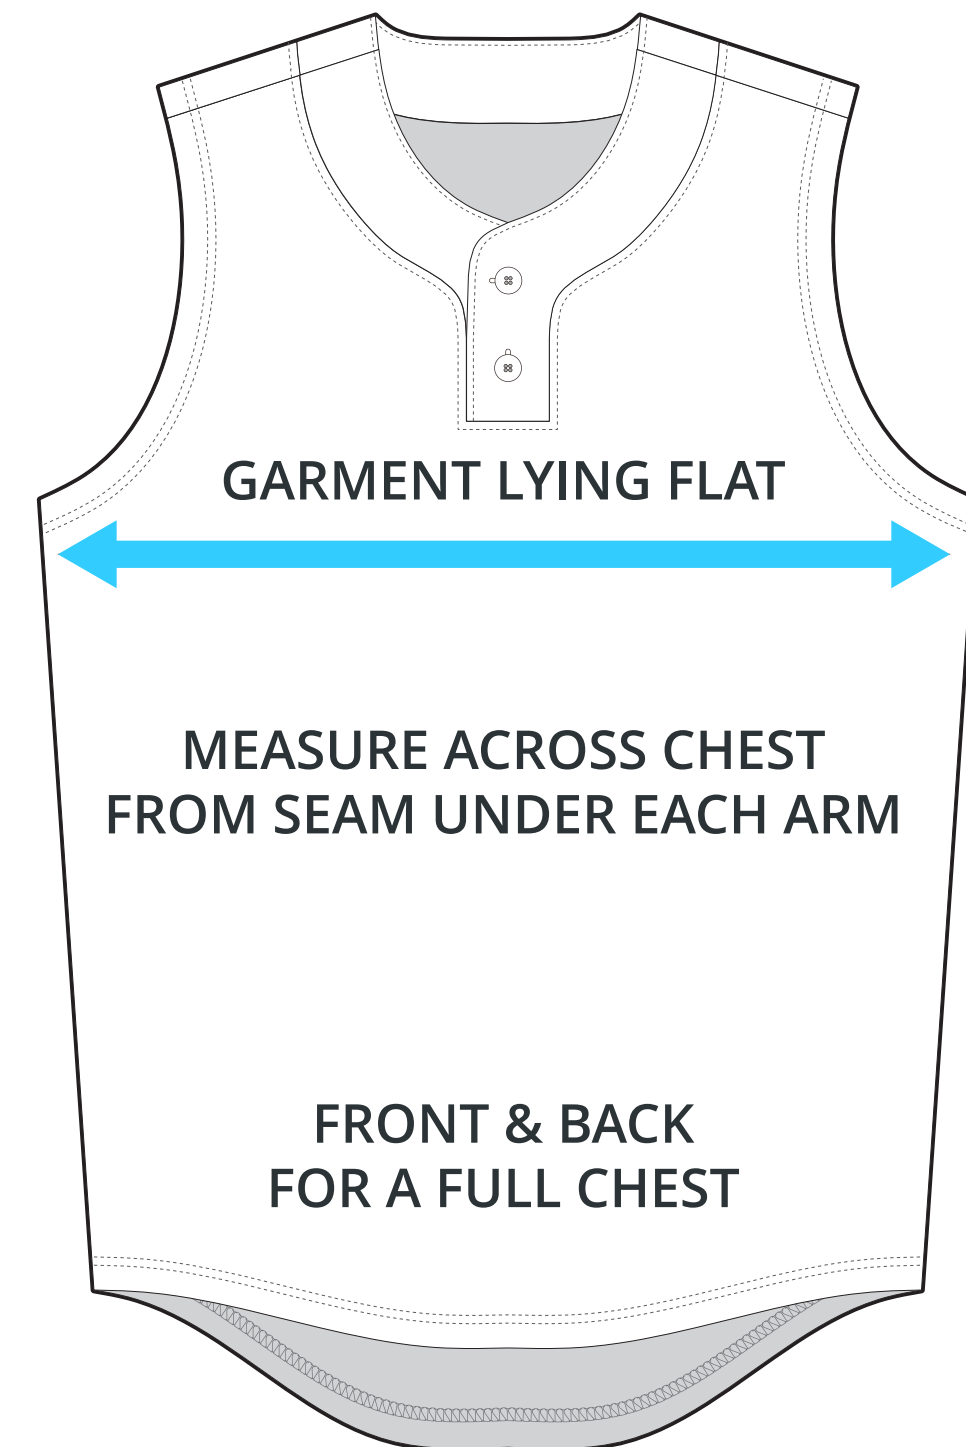

SIZING CHART

DINGER 2 BUTTON JERSEY - SLEEVELESS

Part #: BA-JS-110

ADULT SIZING

SIZING CHART(inches)	S	M	L	XL	2XL	3XL
1/2 Chest	20.47	21.65	23.62	25.59	27.56	29.53
Front length (From CB)	29.53	30.71	31.50	32.28	33.46	34.65
Back length (From CB)	31.89	33.07	33.86	34.65	35.83	37.01

SIZING CHART(cm)	S	M	L	XL	2XL	3XL
1/2 Chest	52.00	55.00	60.00	65.00	70.00	75.00
Front length (From CB)	75.00	78.00	80.00	82.00	85.00	88.00
Back length (From CB)	81.00	84.00	86.00	88.00	91.00	94.00

YOUTH SIZING

SIZING CHART(inches)	YS	YM	YL	YXL
1/2 Chest	16.73	17.72	18.70	19.69
Front length (From CB)	23.82	25.39	26.97	28.54
Back length (From CB)	25.79	27.36	28.94	30.51

SIZING CHART(cm)	YS	YM	YL	YXL
1/2 Chest	42.50	45.00	47.50	50.00
Front length (From CB)	60.50	64.50	68.50	72.50
Back length (From CB)	65.50	69.50	73.50	77.50

HALF CHEST FULL CHEST

To find your size, compare measurements with a similar garment that fits you well.