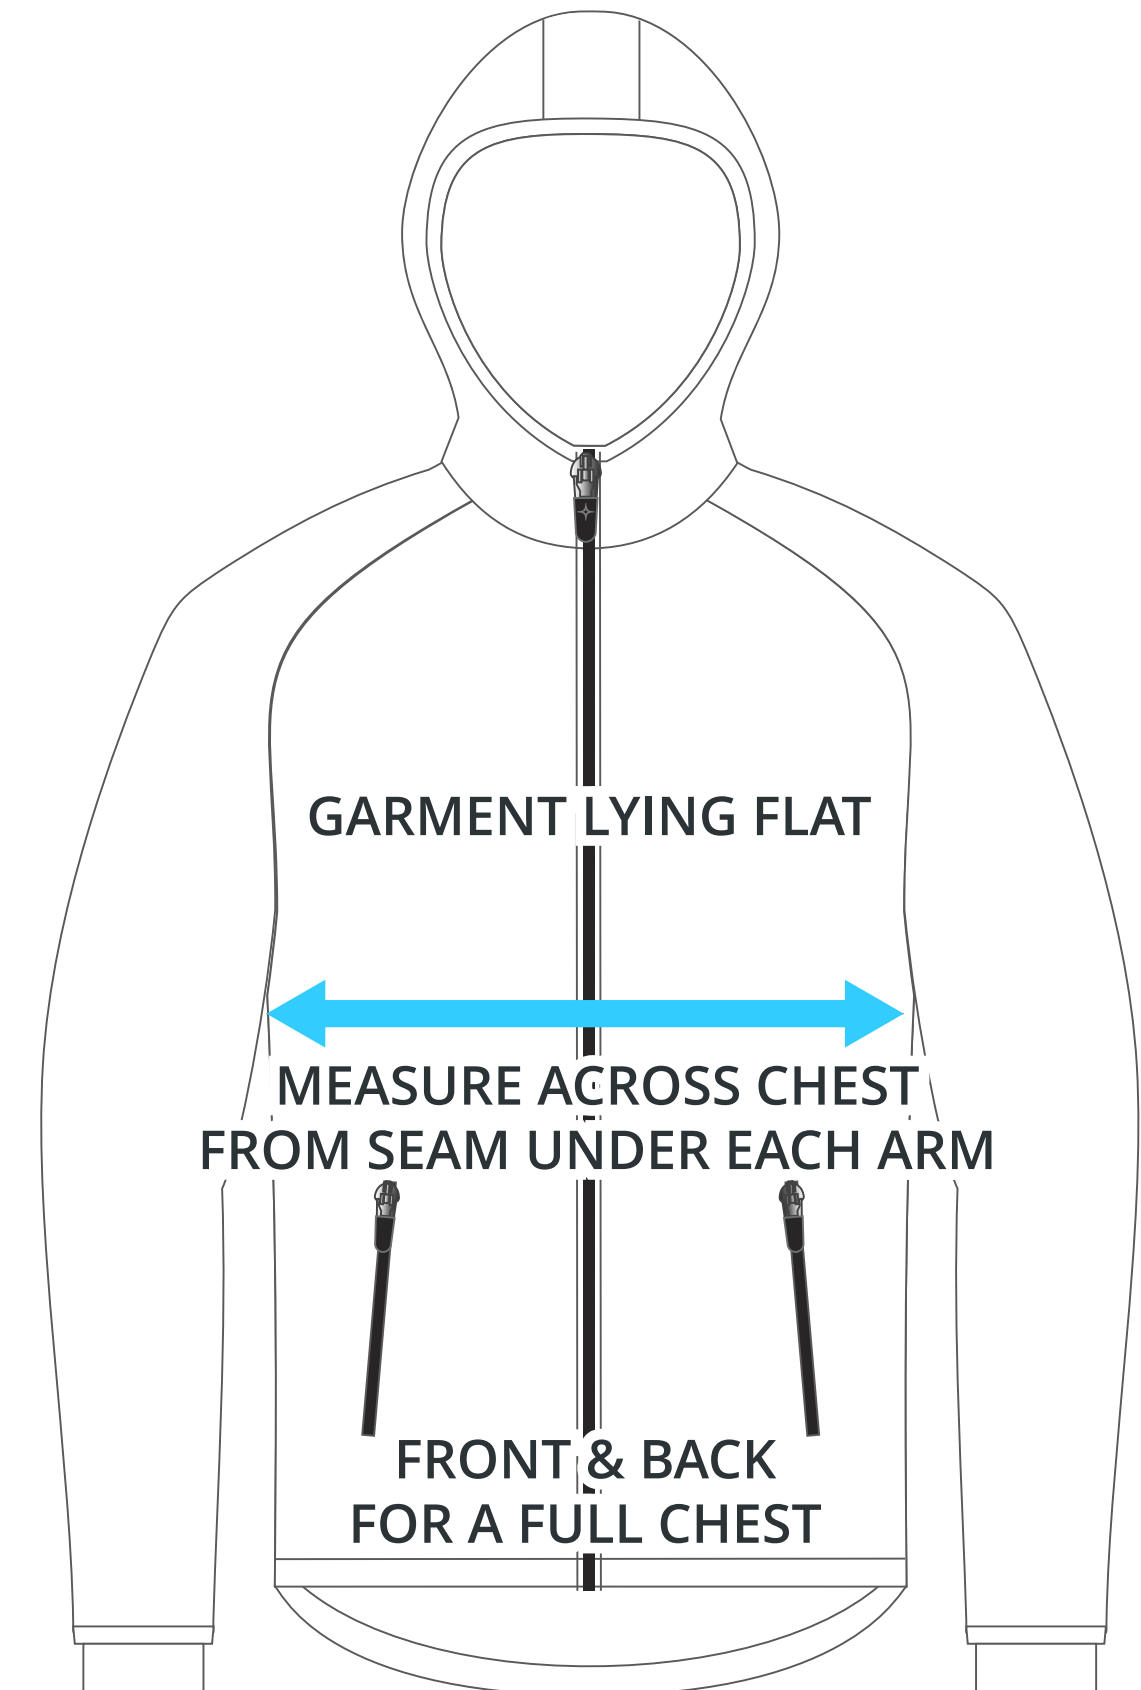

SIZING CHART

RESPONSE VENTED JACKET - FLEX 4

Part #: AW-OWJS-630

ADULT SIZING

SIZING CHART(inches)	S	M	L	XL	2XL	3XL	4XL	5XL
1/2 Chest	20.87	22.05	23.23	24.80	26.77	28.74	30.71	32.68
Front length (HSP)	27.56	28.74	29.92	31.10	31.89	32.68	33.46	34.25
Back length (HSP)	27.56	28.74	29.92	31.10	31.89	32.68	33.46	34.25

SIZING CHART(cm)	S	M	L	XL	2XL	3XL	4XL	5XL
1/2 Chest	53	56	59	63	68	73	78	83
Front length (HSP)	70	73	76	79	81	83	85	87
Back length (HSP)	70	73	76	79	81	83	85	87

YOUTH SIZING

SIZING CHART(inches)	YXS	YS	YM	YL	YXL
1/2 Chest	14.96	16.14	17.32	18.50	19.69
Front length (HSP)	19.69	21.26	22.83	24.41	25.98
Back length (HSP)	19.69	21.26	22.44	24.41	26.38

SIZING CHART(cm)	YXS	YS	YM	YL	YXL
1/2 Chest	38	41	44	47	50
Front length (HSP)	50	54	58	62	66
Back length (HSP)	50	54	57	62	67

HALF CHEST FULL CHEST

To find your size, compare measurements with a similar garment that fits you well.