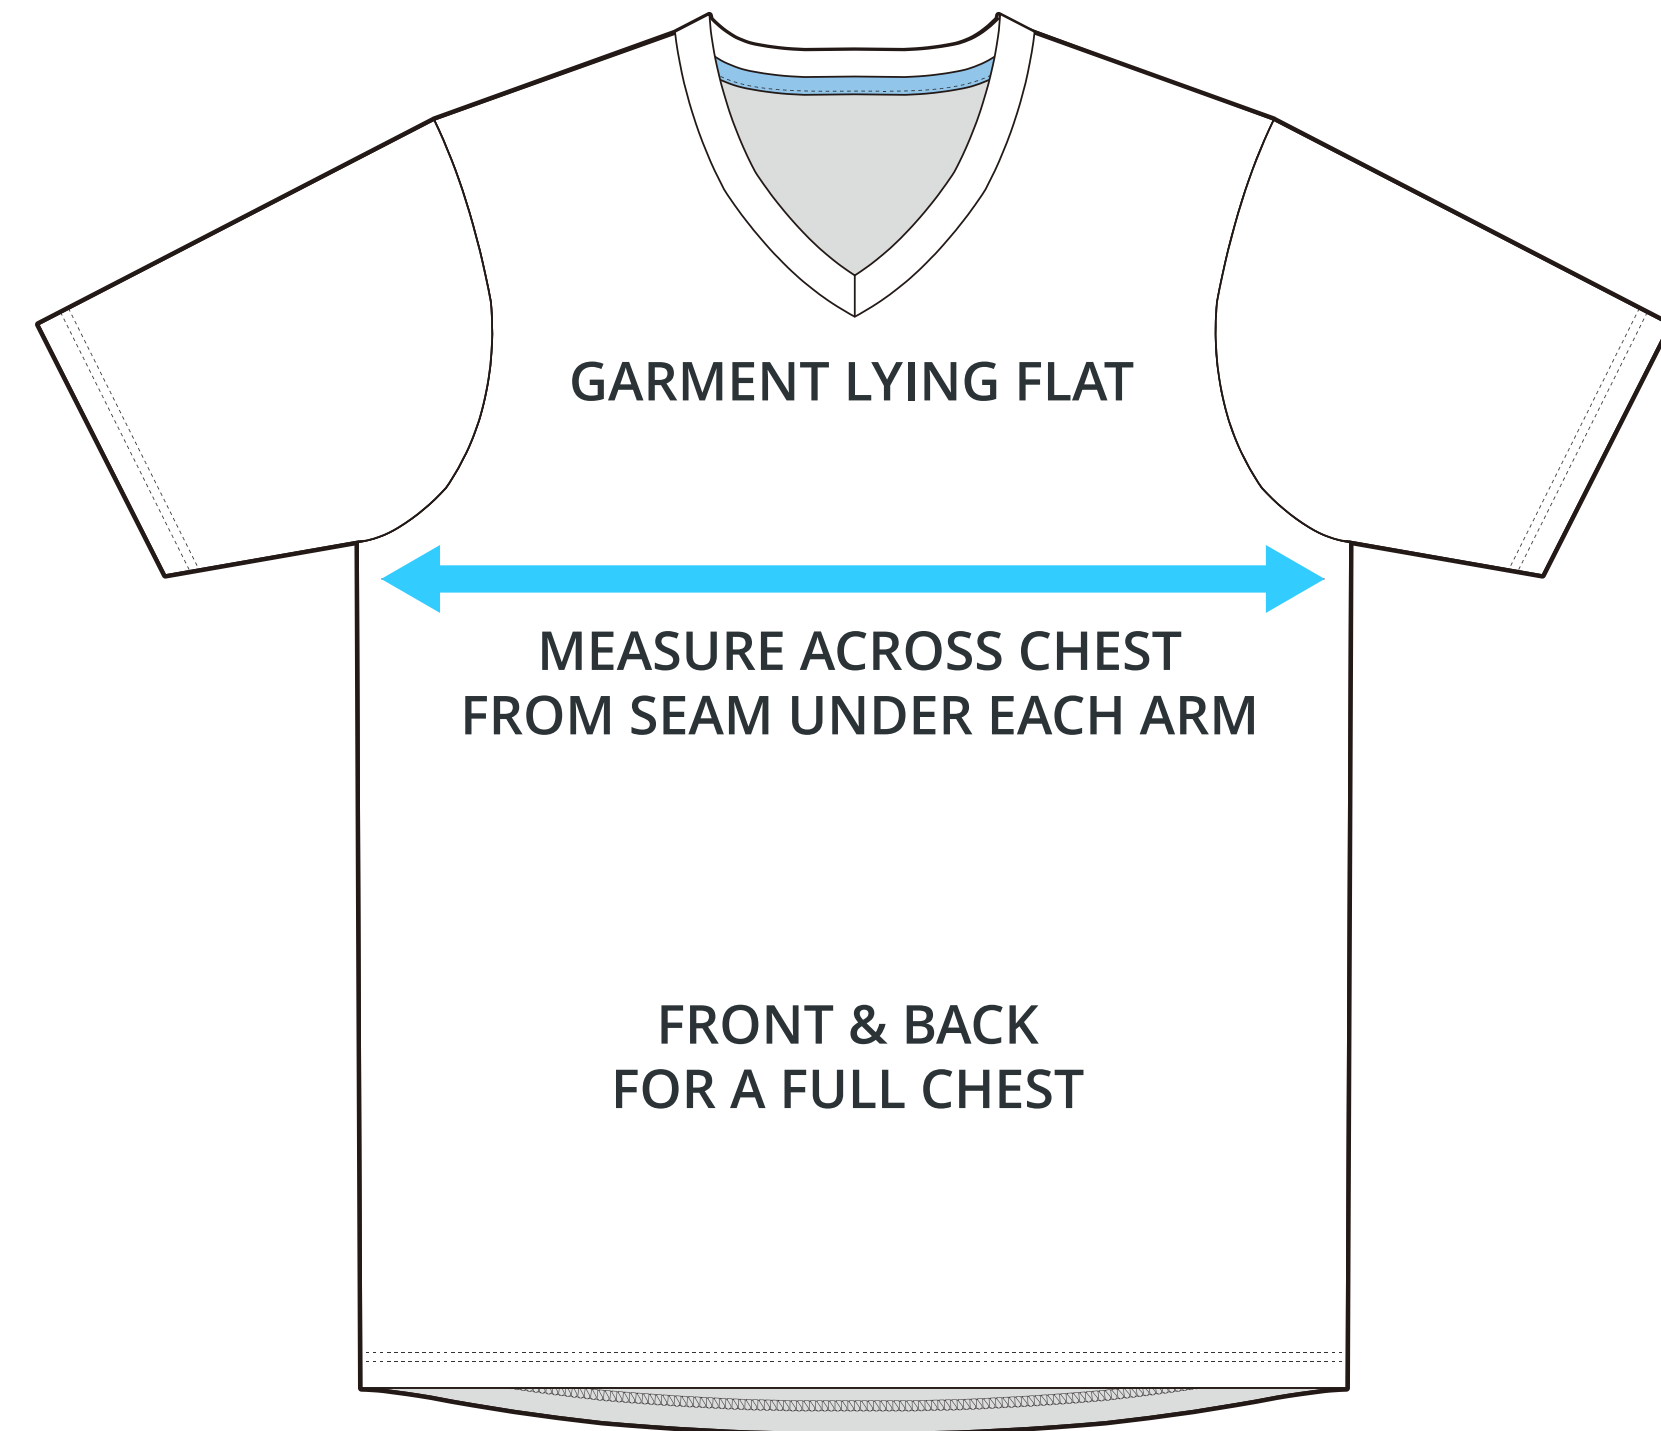

SIZING CHART

POWER SHORT SLEEVE REVERSIBLE

Part #: AW-TSS-240

ADULT SIZING

SIZING CHART(inches)	XS	S	M	L	XL	2XL	3XL	4XL
1/2 Chest	17.72	18.90	20.08	21.26	22.83	24.41	25.98	27.56
Front length (HSP)	25.79	26.57	27.36	28.15	28.94	29.72	30.51	31.30
Back length (HSP)	25.79	26.57	27.36	28.15	28.94	29.72	30.51	31.30

SIZING CHART(cm)	XS	S	M	L	XL	2XL	3XL	4XL
1/2 Chest	45	48	51	54	58	62	66	70
Front length (HSP)	65.5	67.5	69.5	71.5	73.5	75.5	77.5	79.5
Back length (HSP)	65.5	67.5	69.5	71.5	73.5	75.5	77.5	79.5

GIRLS SIZING

SIZING CHART(inches)	GS	GM	GL
1/2 Chest	15.35	16.14	16.93
Front length (HSP)	21.65	23.23	24.80
Back length (HSP)	21.65	23.23	24.80

SIZING CHART(cm)	GS	GM	GL
1/2 Chest	39	41	43
Front length (HSP)	55	59	63
Back length (HSP)	55	59	63

HALF CHEST FULL CHEST

To find your size, compare measurements with a similar garment that fits you well.