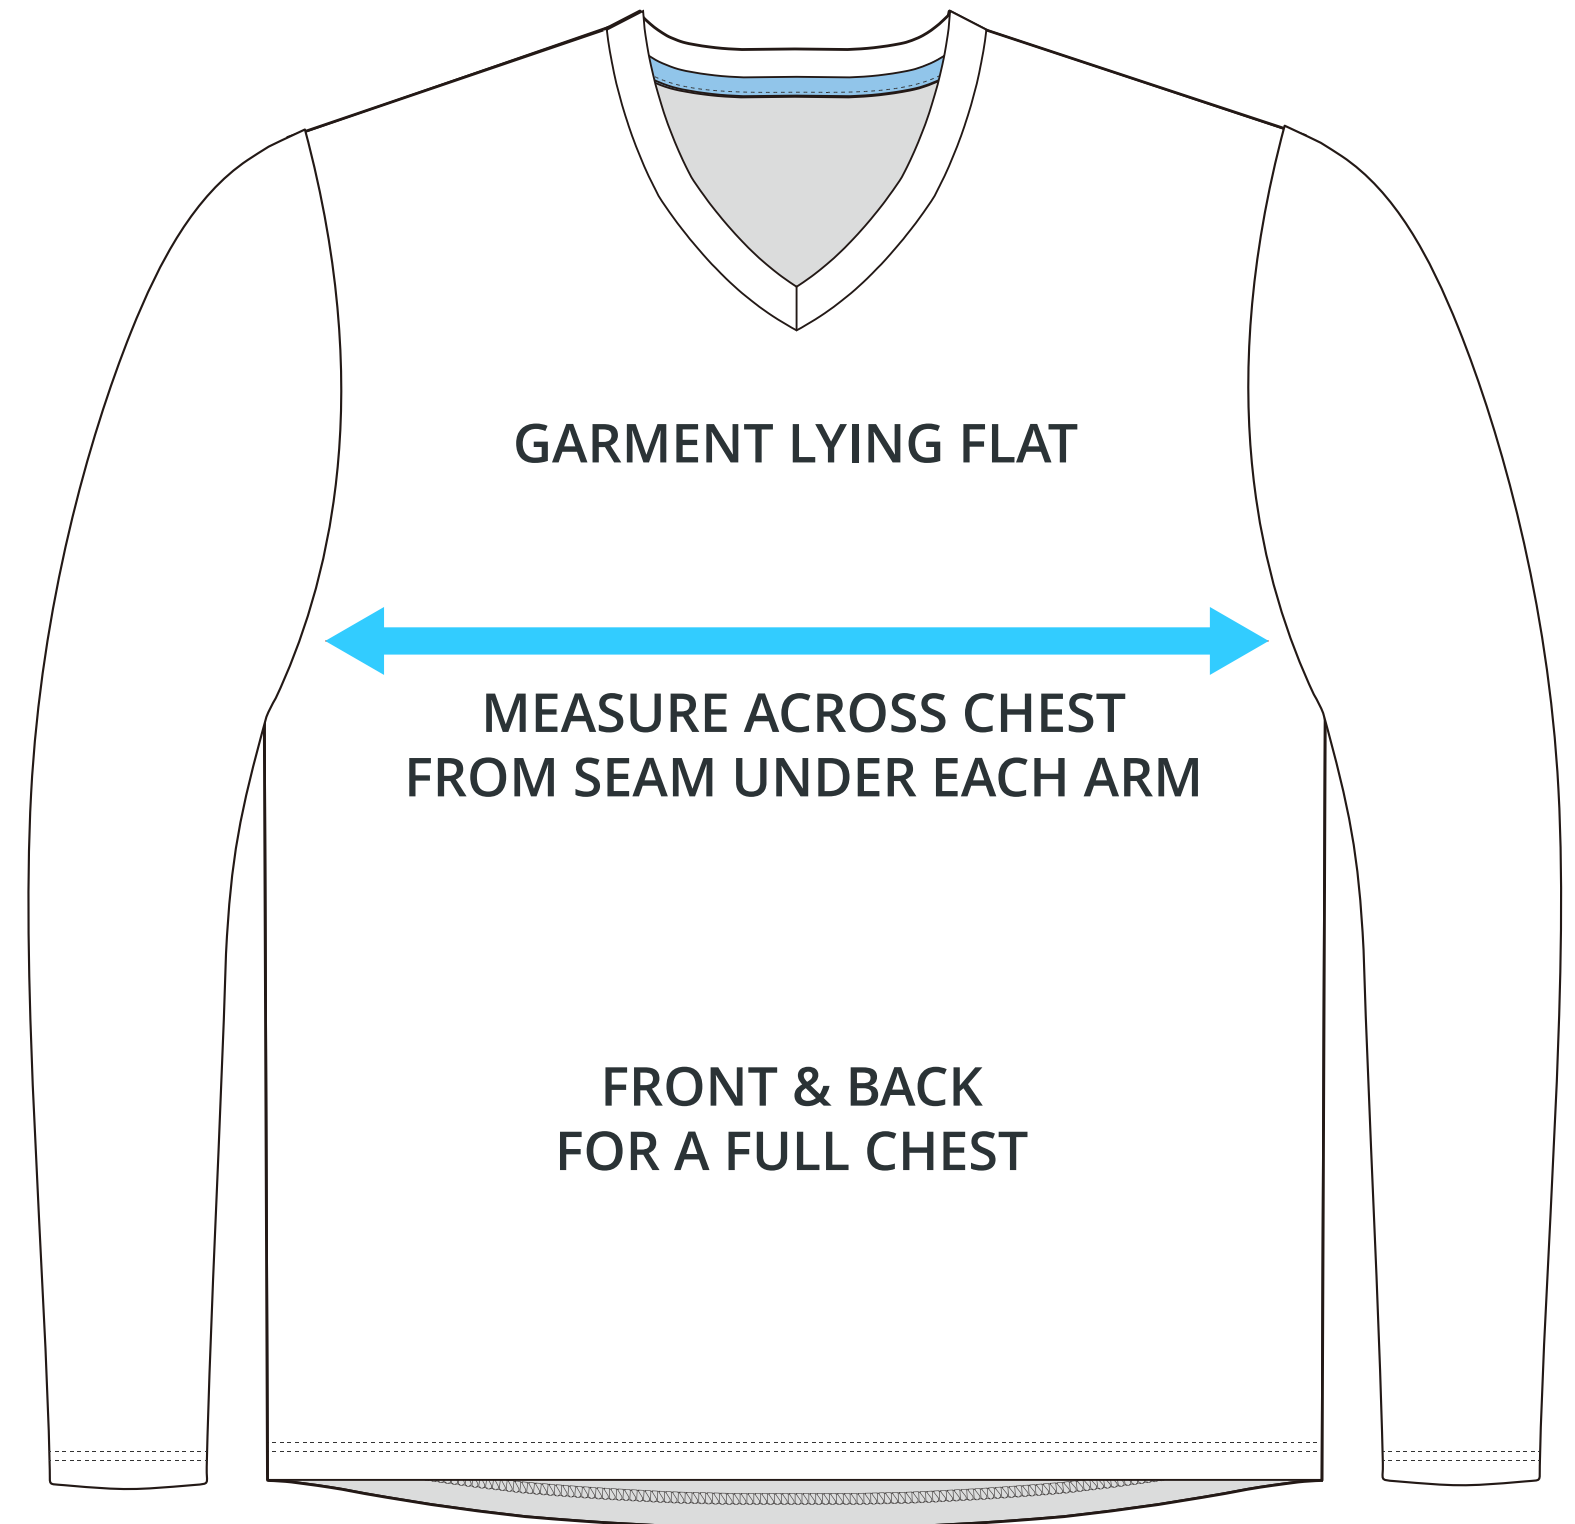

SIZING CHART

POWER LONG SLEEVE V-NECK

Part #: AW-TSS-224

ADULT SIZING

SIZING CHART(inches)	XS	S	M	L	XL	2XL	3XL	4XL
1/2 Chest	17.72	18.90	20.08	21.26	22.83	24.41	25.98	27.56
Front length (HSP)	25.79	26.57	27.36	28.15	28.94	29.72	30.51	31.30
Back length (HSP)	25.79	26.57	27.36	28.15	28.94	29.72	30.51	31.30

SIZING CHART(cm)	XS	S	M	L	XL	2XL	3XL	4XL
1/2 Chest	45	48	51	54	58	62	66	70
Front length (HSP)	65.5	67.5	69.5	71.5	73.5	75.5	77.5	79.5
Back length (HSP)	65.5	67.5	69.5	71.5	73.5	75.5	77.5	79.5

GIRLS SIZING

SIZING CHART(inches)	GS	GM	GL
1/2 Chest	15.35	16.14	16.93
Front length (HSP)	21.65	23.23	24.80
Back length (HSP)	21.65	23.23	24.80

SIZING CHART(cm)	GS	GM	GL
1/2 Chest	39	41	43
Front length (HSP)	55	59	63
Back length (HSP)	55	59	63

HALF CHEST FULL CHEST

To find your size, compare measurements with a similar garment that fits you well.