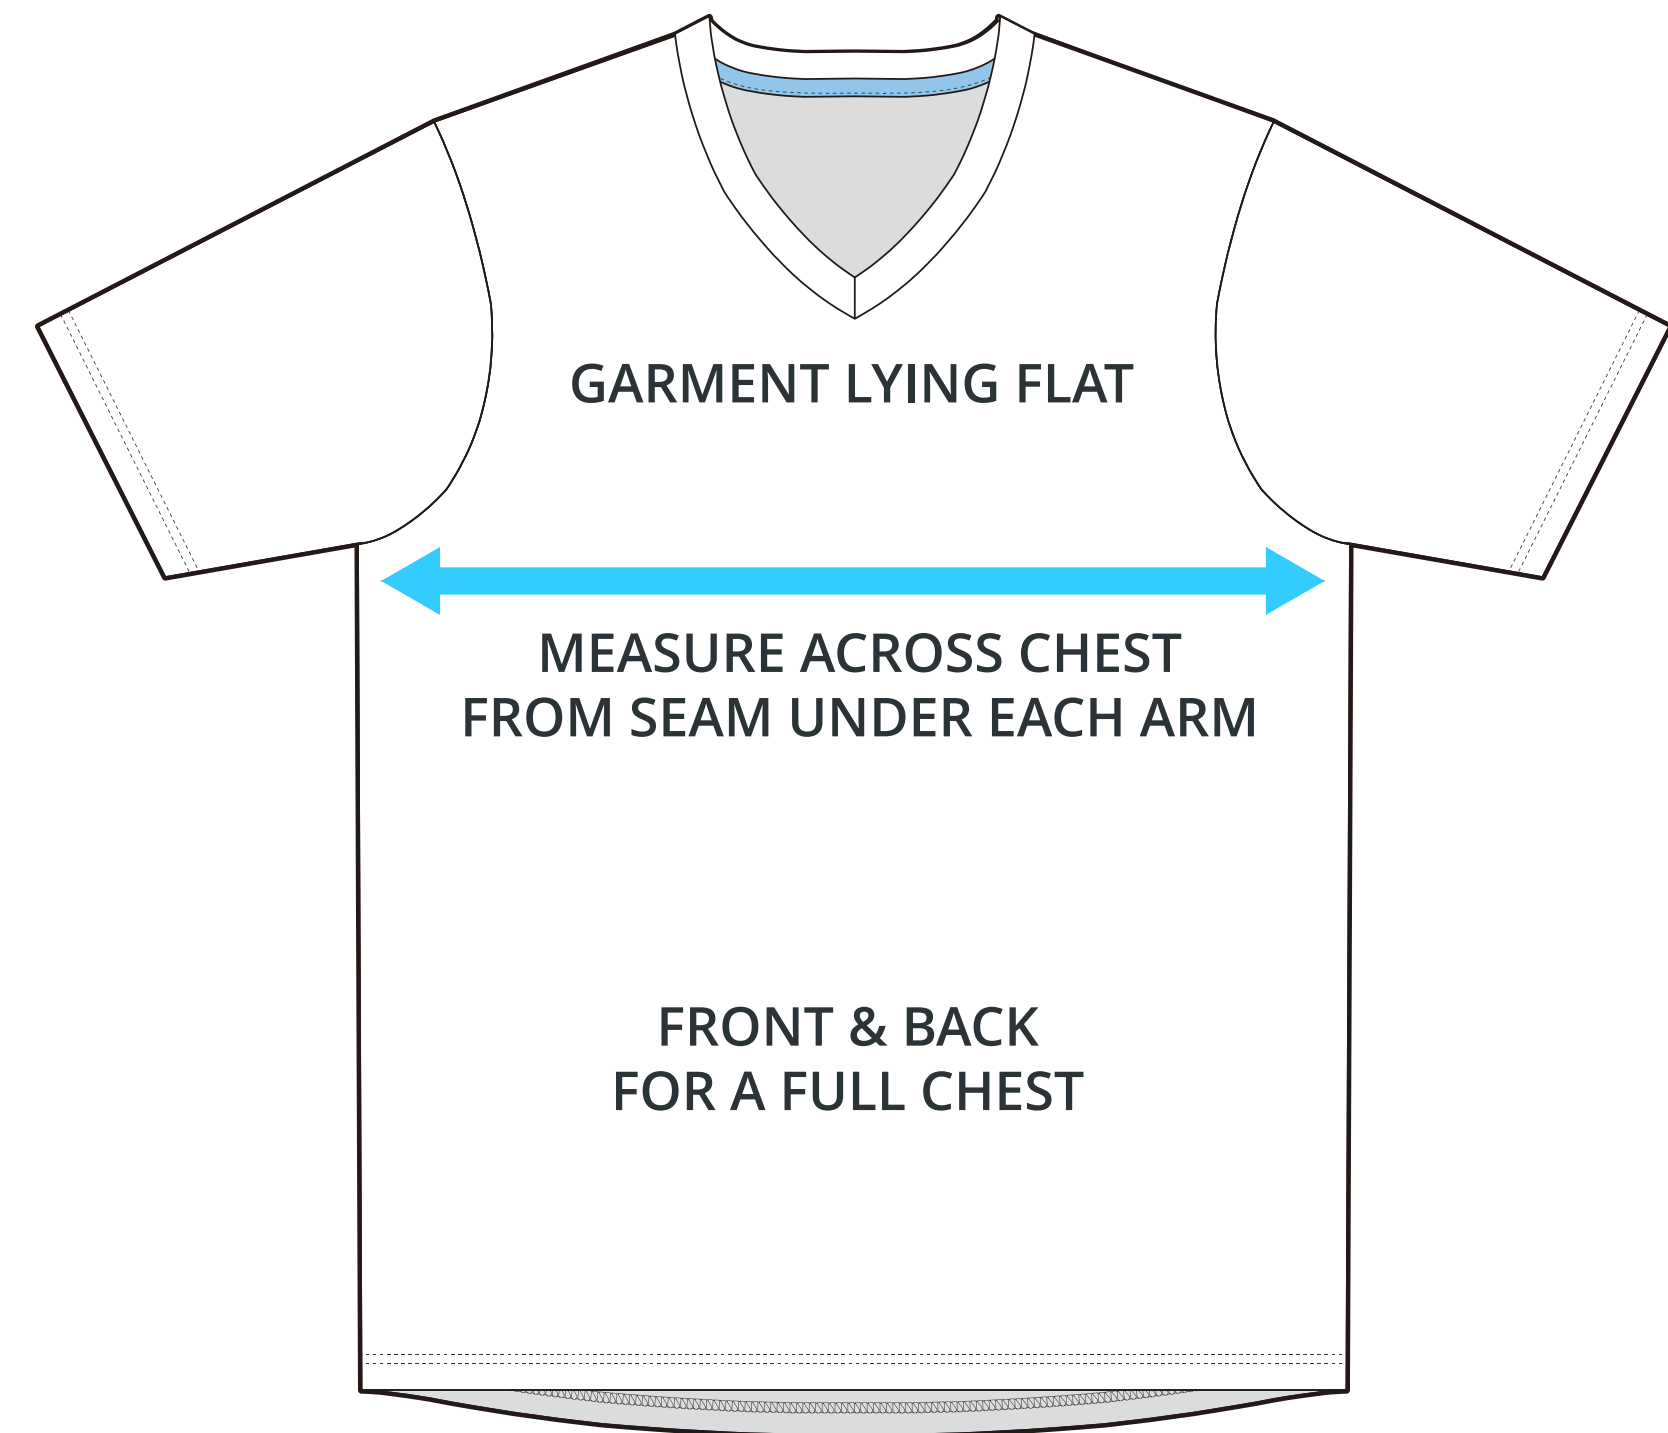

SIZING CHART

POWER SHORT SLEEVE V-NECK

Part #: AW-TSS-214

ADULT SIZING

SIZING CHART(inches)	XS	S	M	L	XL	2XL	3XL	4XL
1/2 Chest	17.72	18.90	20.08	21.26	22.83	24.41	25.98	27.56
Front length (HSP)	25.79	26.57	27.36	28.15	28.94	29.72	30.51	31.30
Back length (HSP)	25.79	26.57	27.36	28.15	28.94	29.72	30.51	31.30

SIZING CHART(cm)	XS	S	M	L	XL	2XL	3XL	4XL
1/2 Chest	45	48	51	54	58	62	66	70
Front length (HSP)	65.5	67.5	69.5	71.5	73.5	75.5	77.5	79.5
Back length (HSP)	65.5	67.5	69.5	71.5	73.5	75.5	77.5	79.5

GIRLS SIZING

SIZING CHART(inches)	GS	GM	GL
1/2 Chest	15.35	16.14	16.93
Front length (HSP)	21.65	23.23	24.80
Back length (HSP)	21.65	23.23	24.80

SIZING CHART(cm)	GS	GM	GL
1/2 Chest	39	41	43
Front length (HSP)	55	59	63
Back length (HSP)	55	59	63

HALF CHEST FULL CHEST

To find your size, compare measurements with a similar garment that fits you well.