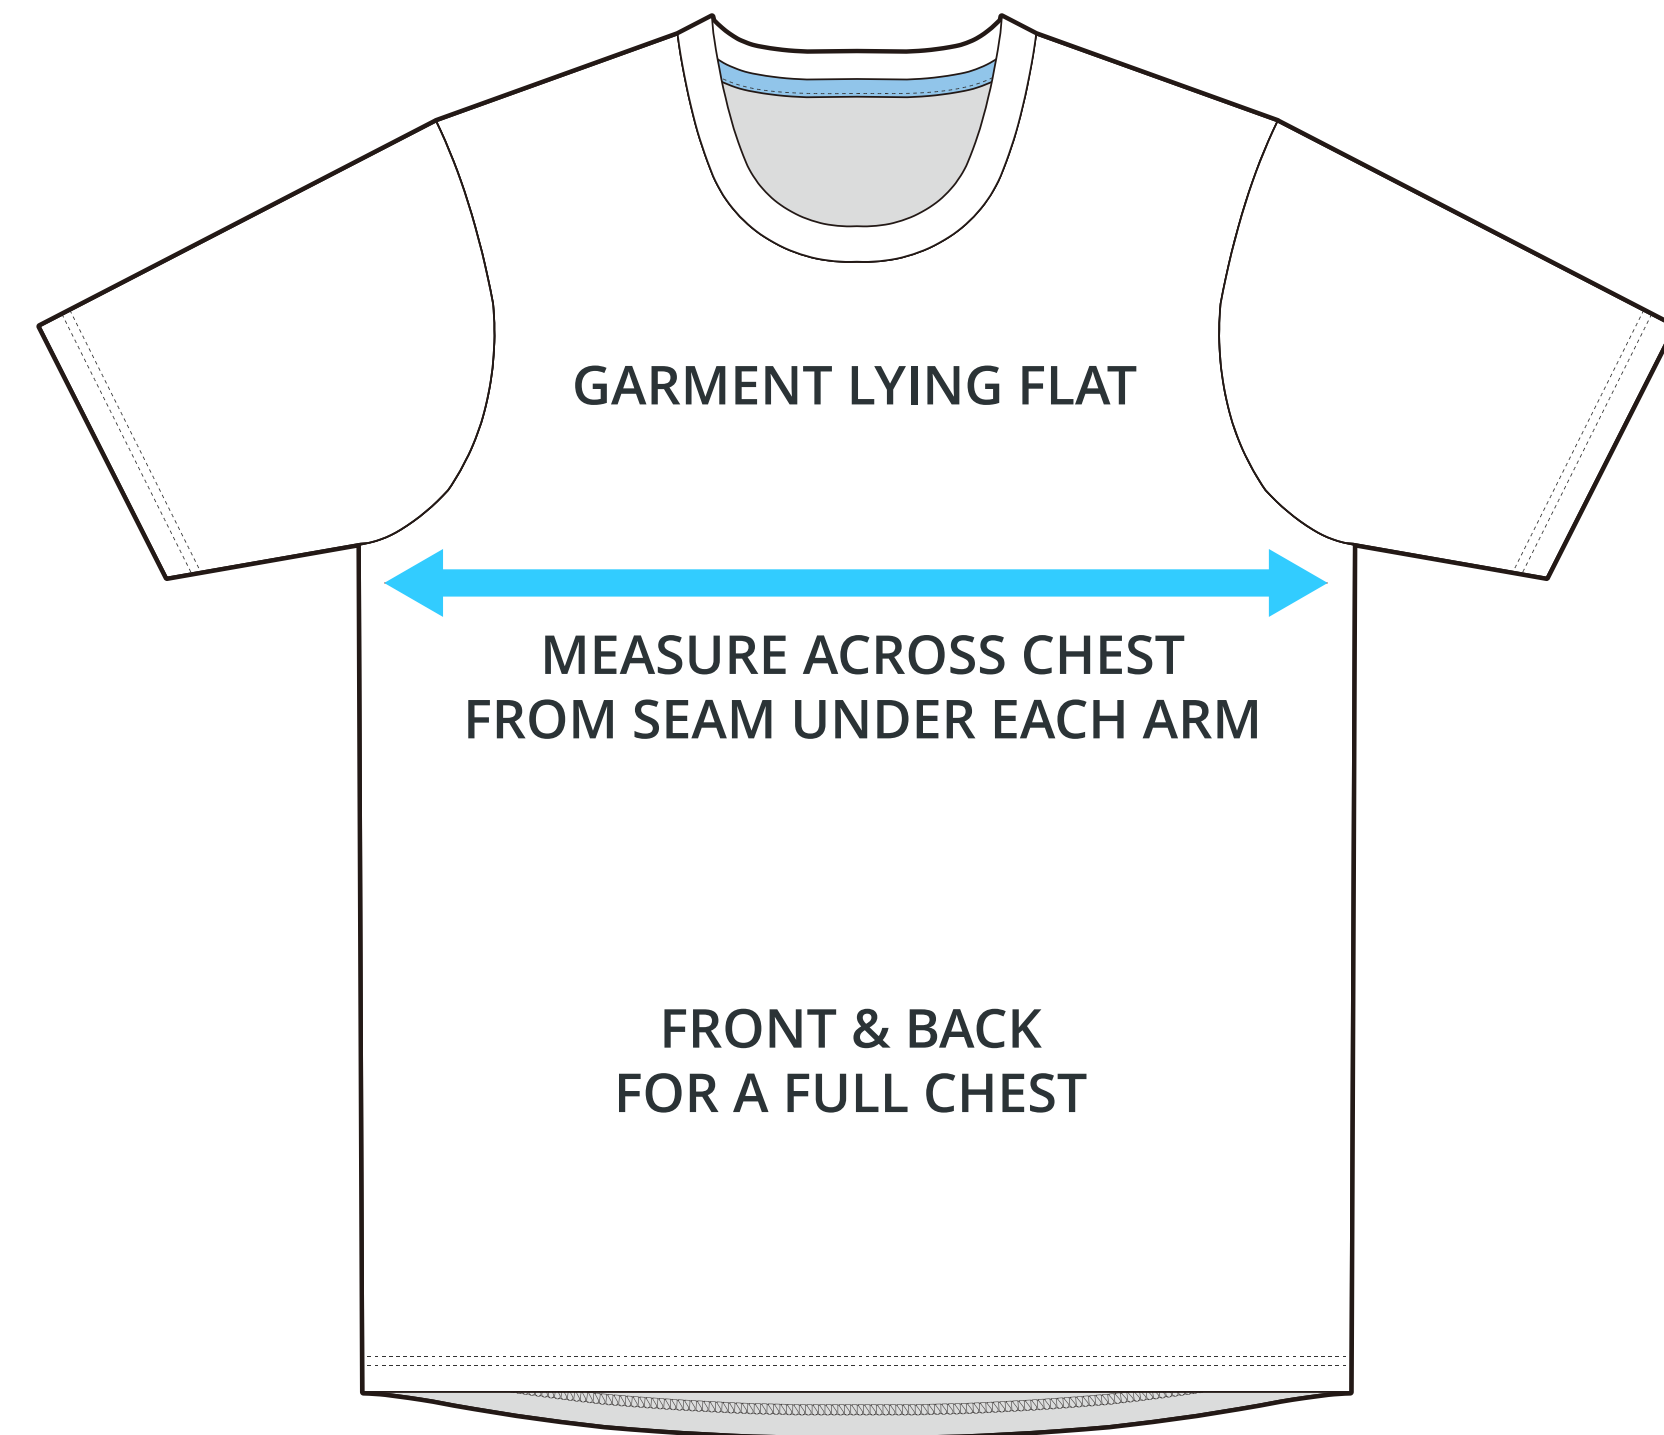

SIZING CHART

POWER SHORT SLEEVE CREW NECK

Part #: AW-TSS-210

ADULT SIZING

SIZING CHART(inches)	XS	S	M	L	XL	2XL	3XL	4XL
1/2 Chest	17.72	18.90	20.08	21.26	22.83	24.41	25.98	27.56
Front length (HSP)	25.79	26.57	27.36	28.15	28.94	29.72	30.51	31.30
Back length (HSP)	25.79	26.57	27.36	28.15	28.94	29.72	30.51	31.30

SIZING CHART(cm)	XS	S	M	L	XL	2XL	3XL	4XL
1/2 Chest	45	48	51	54	58	62	66	70
Front length (HSP)	65.5	67.5	69.5	71.5	73.5	75.5	77.5	79.5
Back length (HSP)	65.5	67.5	69.5	71.5	73.5	75.5	77.5	79.5

GIRLS SIZING

SIZING CHART(inches)	GS	GM	GL
1/2 Chest	15.35	16.14	16.93
Front length (HSP)	21.65	23.23	24.80
Back length (HSP)	21.65	23.23	24.80

SIZING CHART(cm)	GS	GM	GL
1/2 Chest	39	41	43
Front length (HSP)	55	59	63
Back length (HSP)	55	59	63

HALF CHEST FULL CHEST

To find your size, compare measurements with a similar garment that fits you well.