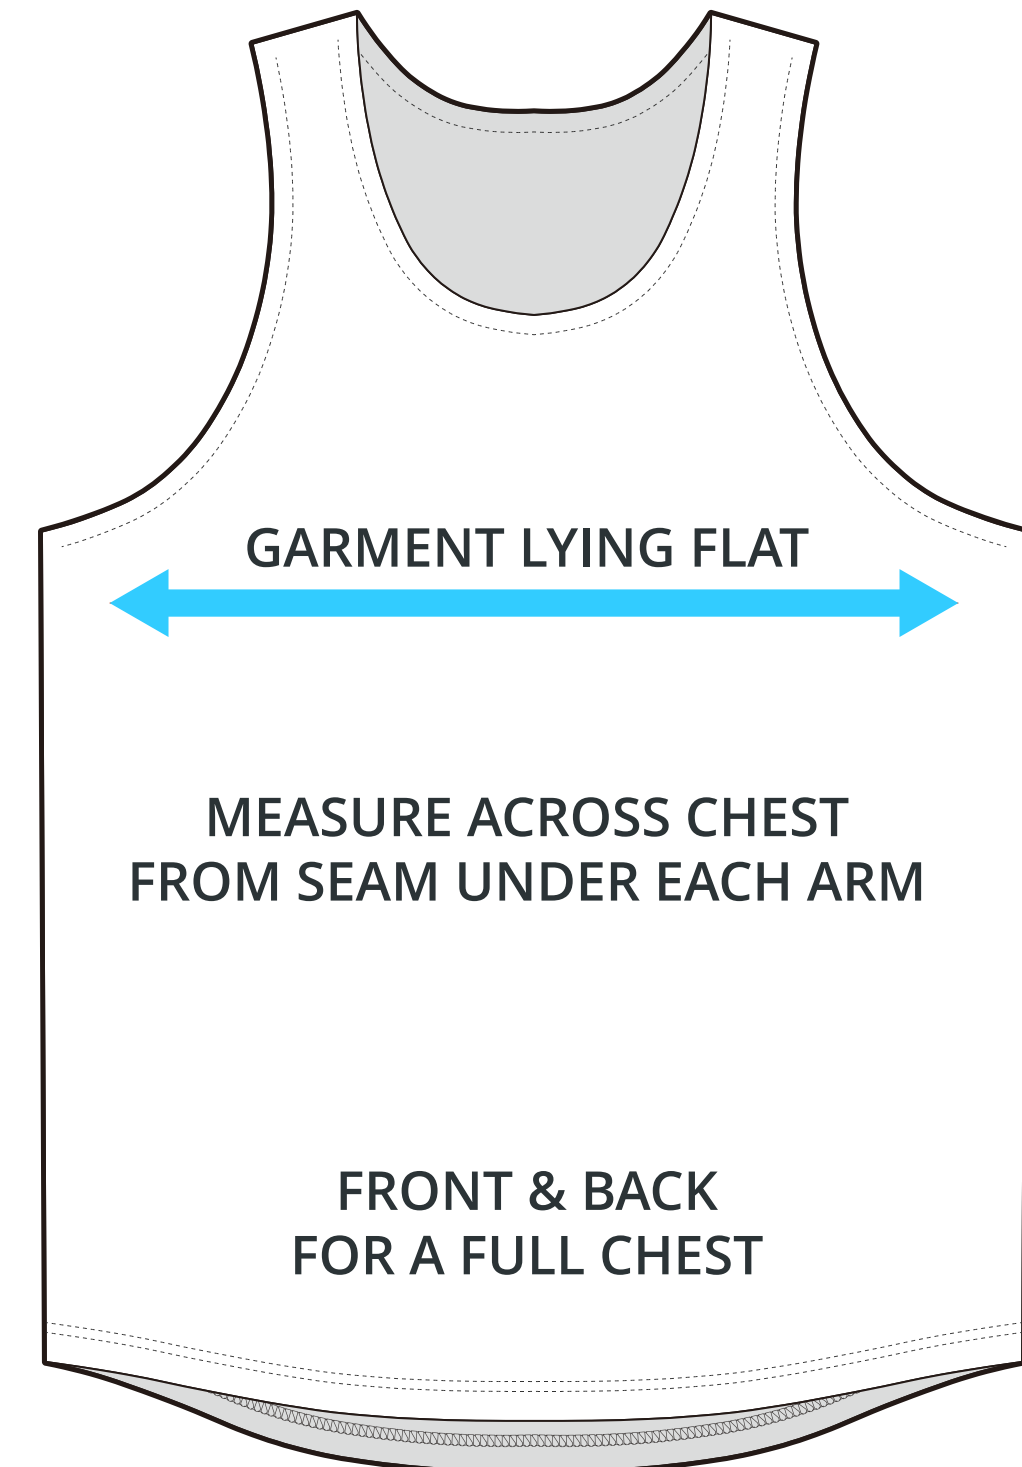

SIZING CHART

POWER RUNNING SINGLET

Part #: AW-TSS-207

ADULT SIZING

SIZING CHART(inches)	XS	S	M	L	XL	2XL	3XL
1/2 Chest	16.54	17.72	18.90	20.08	21.26	22.44	23.62
Front length (HSP)	25.59	26.38	27.17	27.95	28.74	29.53	30.31
Back length (HSP)	26.57	27.36	28.15	28.94	29.72	30.51	31.30

SIZING CHART(cm)	XS	S	M	L	XL	2XL	3XL
1/2 Chest	42.00	45.00	48.00	51.00	54.00	57.00	60.00
Front length (HSP)	65.00	67.00	69.00	71.00	73.00	75.00	77.00
Back length (HSP)	67.50	69.50	71.50	73.50	75.50	77.50	79.50

HALF CHEST FULL CHEST

To find your size, compare measurements with a similar garment that fits you well.