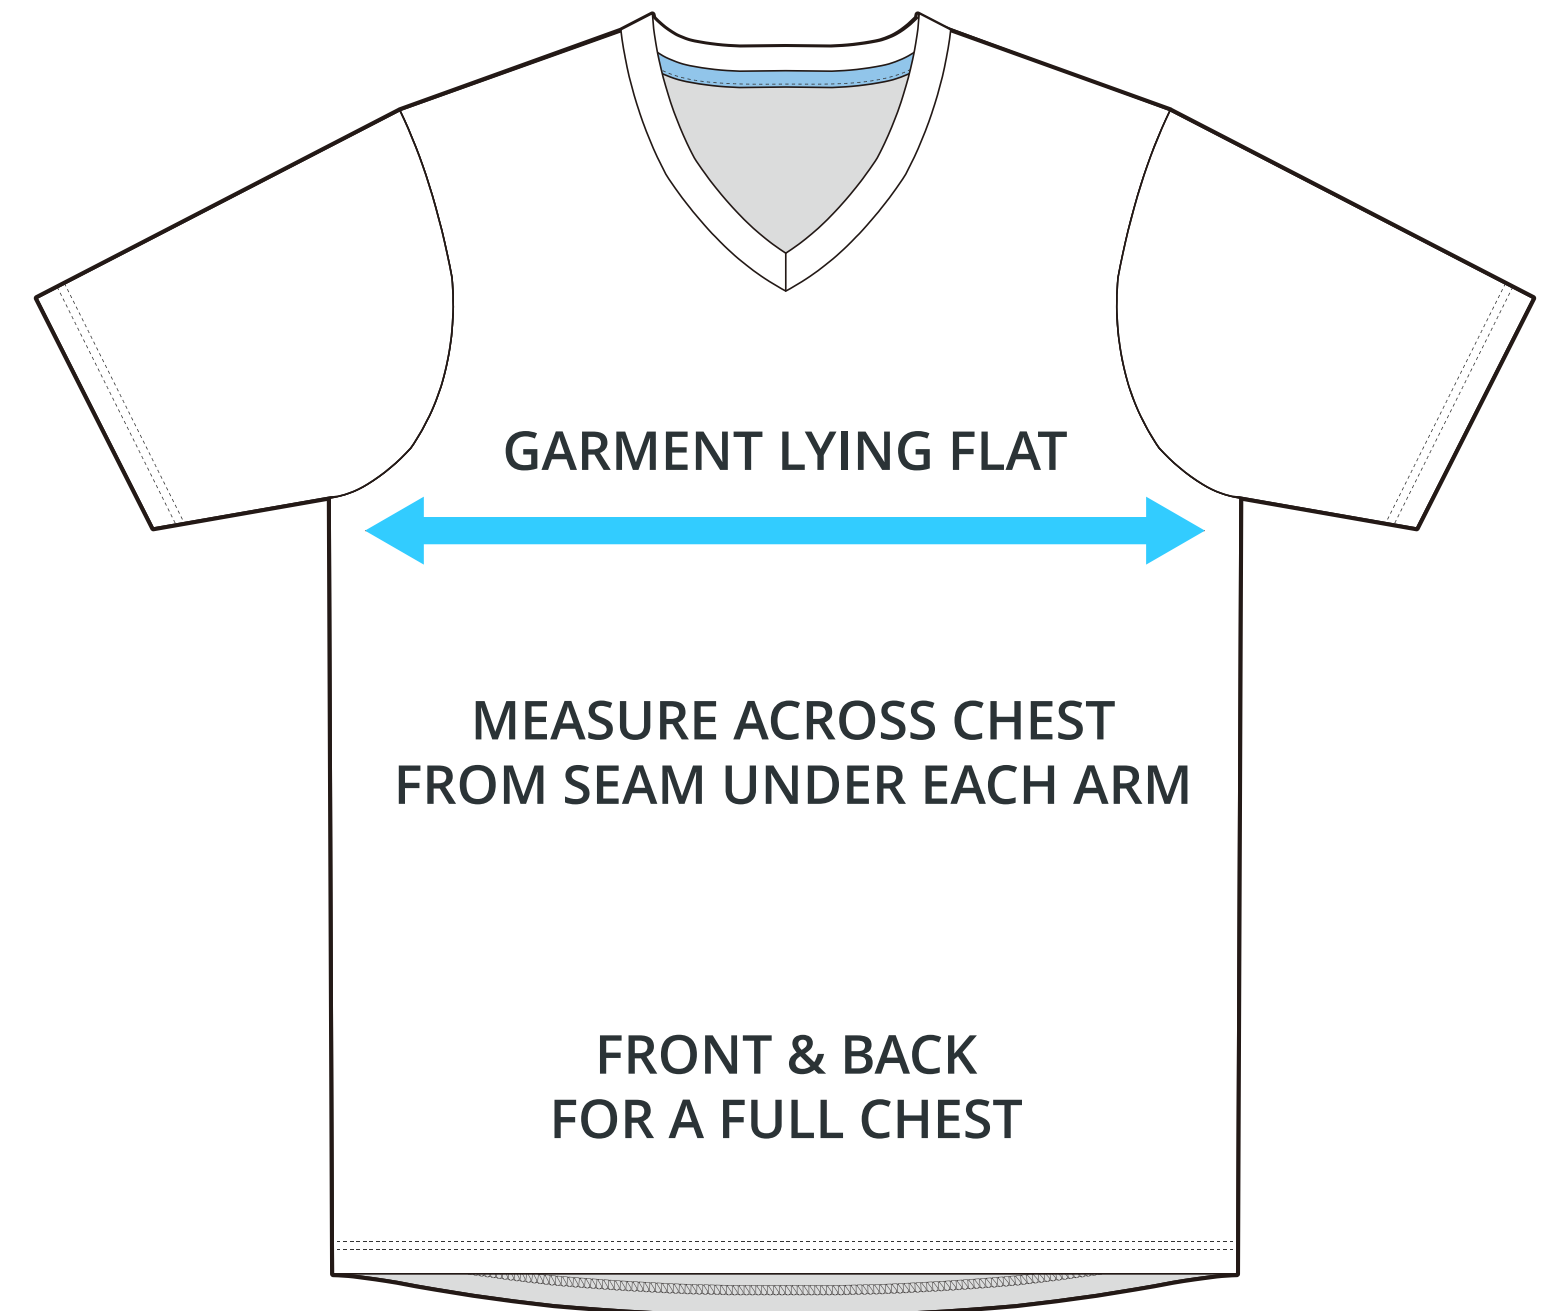

SIZING CHART

POWER SHORT SLEEVE REVERSIBLE

Part #: AW-TSS-140

ADULT SIZING

SIZING CHART(inches)	S	M	L	XL	2XL	3XL	4XL	5XL
1/2 Chest	20.87	22.05	23.23	24.80	26.77	28.74	30.71	32.68
Front length (HSP)	27.56	28.74	29.92	31.10	31.89	32.68	33.46	34.25
Back length (HSP)	27.56	28.74	29.92	31.10	31.89	32.68	33.46	34.25

SIZING CHART(cm)	S	M	L	XL	2XL	3XL	4XL	5XL
1/2 Chest	53.00	56.00	59.00	63.00	68.00	73.00	78.00	83.00
Front length (HSP)	70.00	73.00	76.00	79.00	81.00	83.00	85.00	87.00
Back length (HSP)	70.00	73.00	76.00	79.00	81.00	83.00	85.00	87.00

YOUTH SIZING

SIZING CHART(inches)	YXS	YS	YM	YL	YXL
1/2 Chest	14.96	16.14	17.32	18.50	19.69
Front length (HSP)	19.69	21.26	22.83	24.41	25.98
Back length (HSP)	19.69	21.26	22.44	24.41	26.38

SIZING CHART(cm)	YXS	YS	YM	YL	YXL
1/2 Chest	38.00	41.00	44.00	47.00	50.00
Front length (HSP)	50.00	54.00	58.00	62.00	66.00
Back length (HSP)	50.00	54.00	57.00	62.00	67.00

HALF CHEST FULL CHEST

To find your size, compare measurements with a similar garment that fits you well.