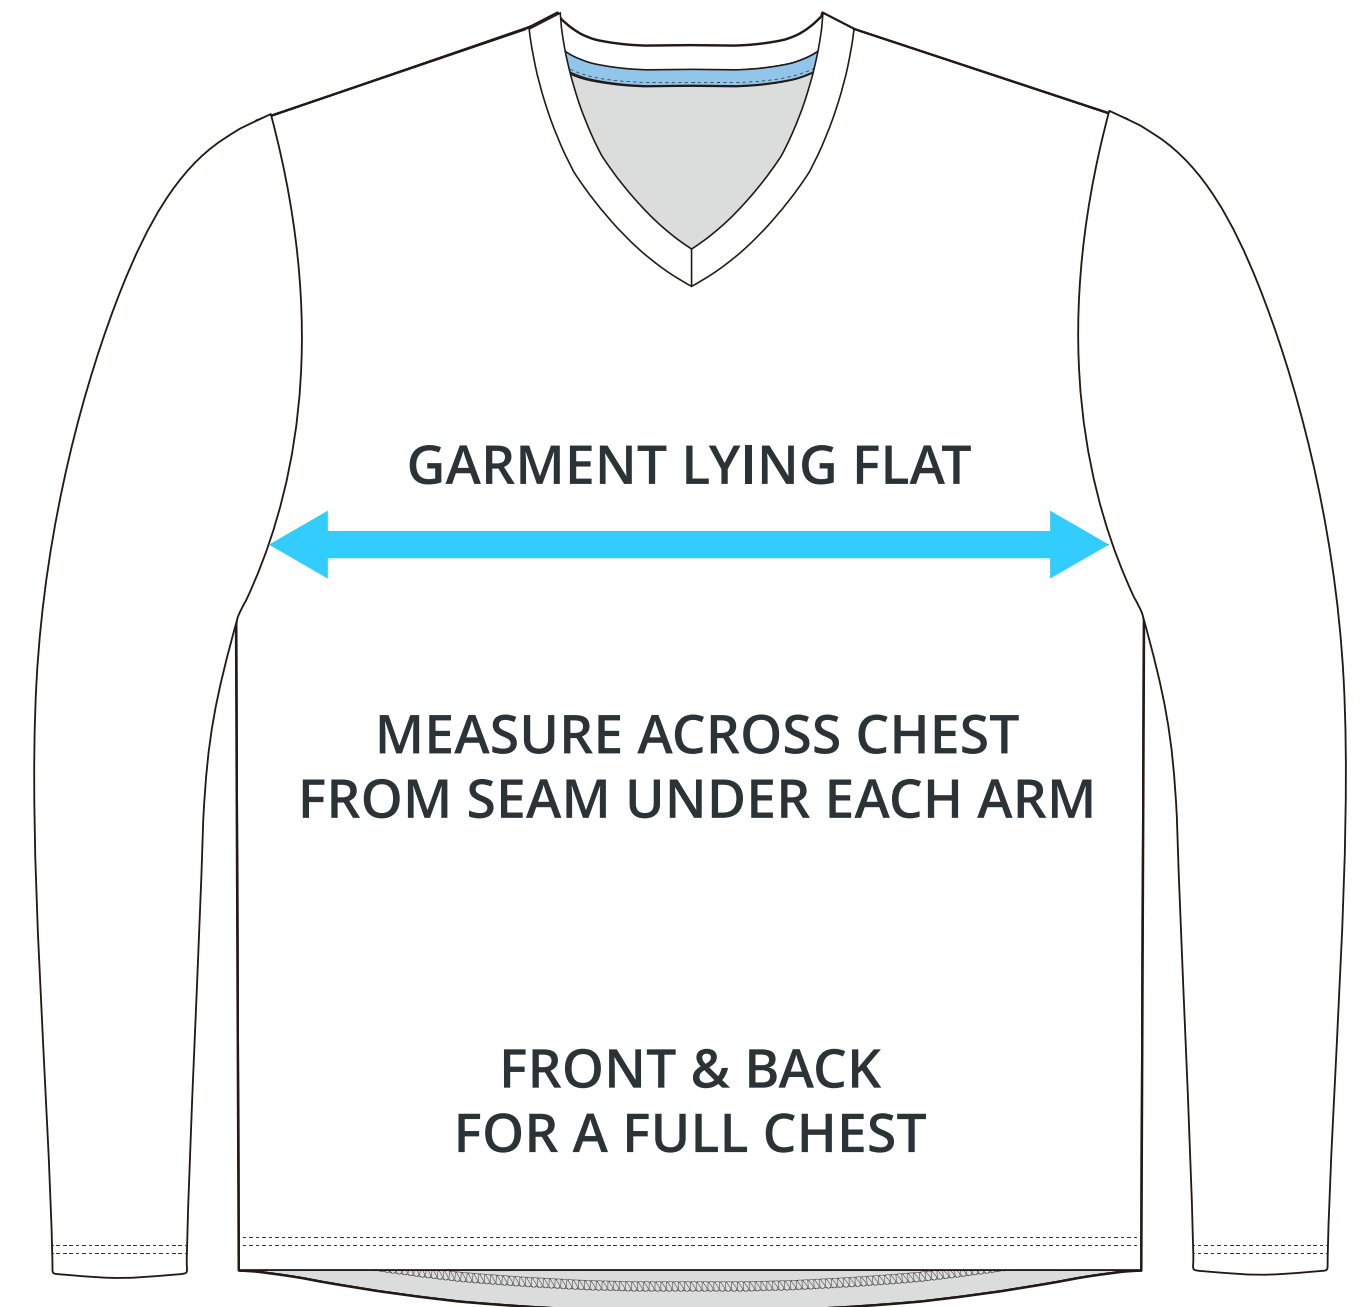

SIZING CHART

POWER LONG SLEEVE V-NECK

Part #: AW-TSS-124

ADULT SIZING

SIZING CHART(inches)	S	M	L	XL	2XL	3XL	4XL	5XL
1/2 Chest	20.87	22.05	23.23	24.80	26.77	28.74	30.71	32.68
Front length (HSP)	27.56	28.74	29.92	31.10	31.89	32.68	33.46	34.25
Back length (HSP)	27.56	28.74	29.92	31.10	31.89	32.68	33.46	34.25

SIZING CHART(cm)	S	M	L	XL	2XL	3XL	4XL	5XL
1/2 Chest	53.00	56.00	59.00	63.00	68.00	73.00	78.00	83.00
Front length (HSP)	70.00	73.00	76.00	79.00	81.00	83.00	85.00	87.00
Back length (HSP)	70.00	73.00	76.00	79.00	81.00	83.00	85.00	87.00

YOUTH SIZING

SIZING CHART(inches)	YXS	YS	YM	YL	YXL
1/2 Chest	14.96	16.14	17.32	18.50	19.69
Front length (HSP)	19.69	21.26	22.83	24.41	25.98
Back length (HSP)	19.69	21.26	22.83	24.41	25.98

SIZING CHART(cm)	YXS	YS	YM	YL	YXL
1/2 Chest	38.00	41.00	44.00	47.00	50.00
Front length (HSP)	50.00	54.00	58.00	62.00	66.00
Back length (HSP)	50.00	54.00	58.00	62.00	66.00

HALF CHEST FULL CHEST

To find your size, compare measurements with a similar garment that fits you well.