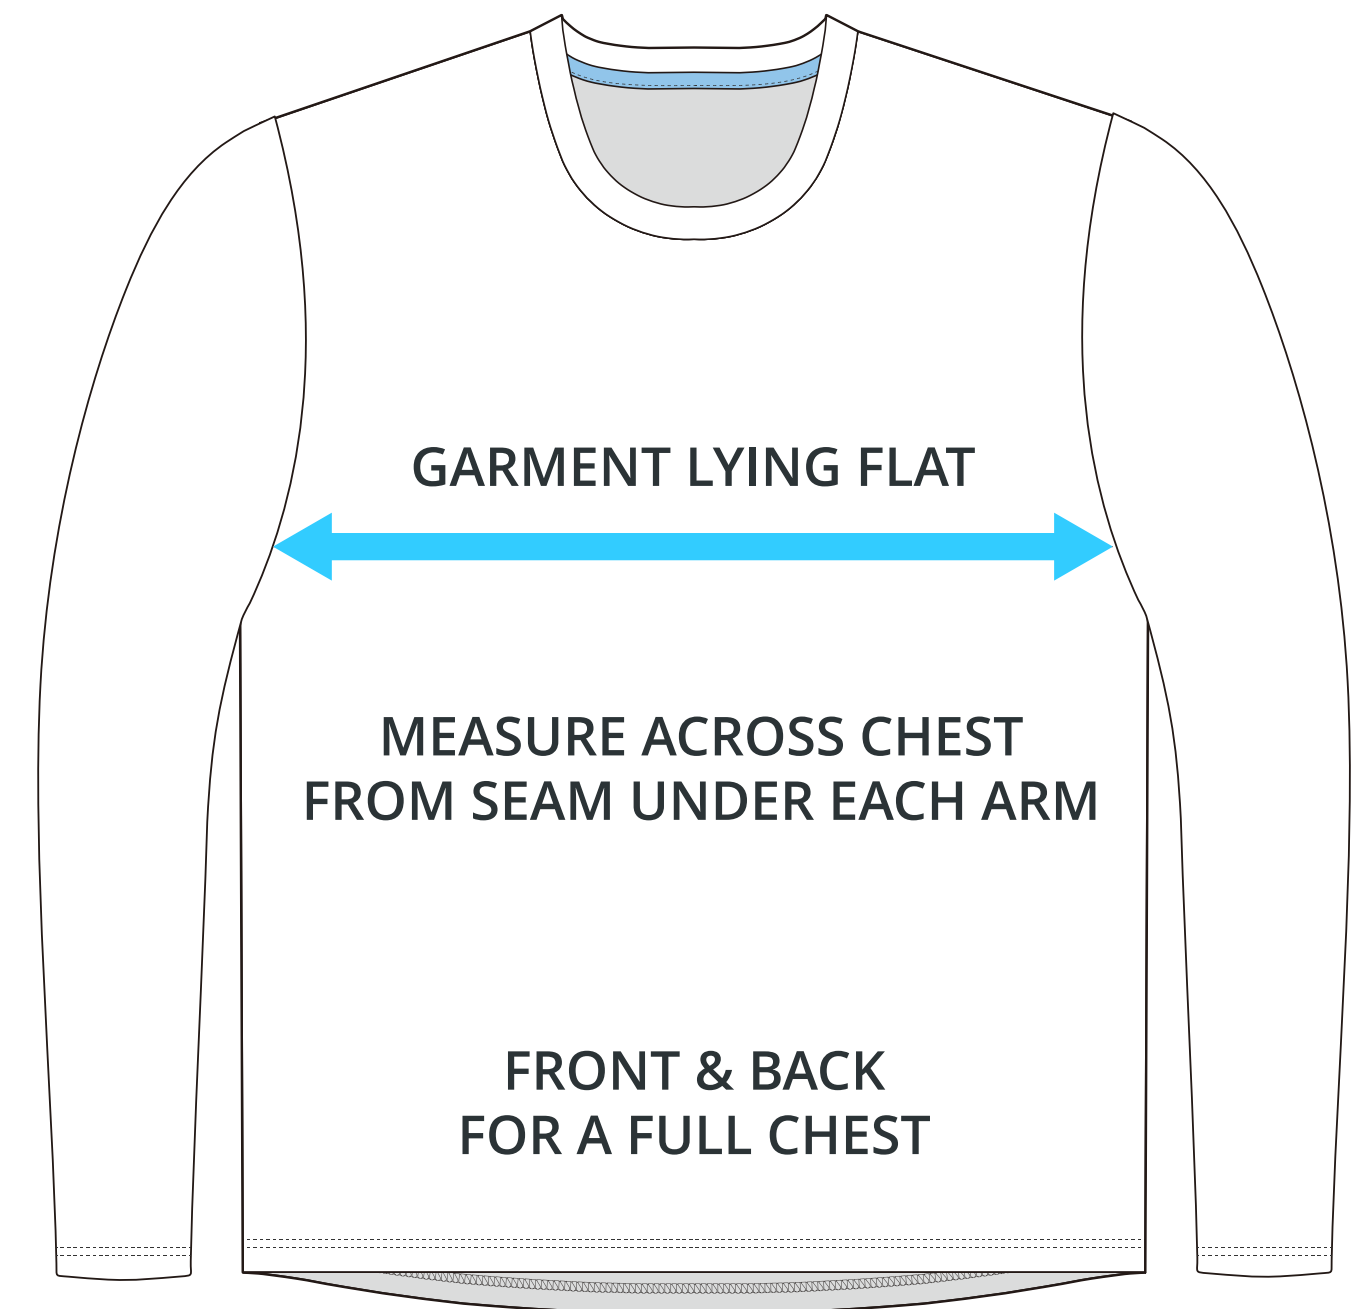

SIZING CHART

POWER LONG SLEEVE CREW NECK

Part #: AW-TSS-120

ADULT SIZING

SIZING CHART(inches)	S	M	L	XL	2XL	3XL	4XL	5XL
1/2 Chest	20.87	22.05	23.23	24.80	26.77	28.74	30.71	32.68
Front length (HSP)	27.56	28.74	29.92	31.10	31.89	32.68	33.46	34.25
Back length (HSP)	27.56	28.74	29.92	31.10	31.89	32.68	33.46	34.25

SIZING CHART(cm)	S	M	L	XL	2XL	3XL	4XL	5XL
1/2 Chest	53.00	56.00	59.00	63.00	68.00	73.00	78.00	83.00
Front length (HSP)	70.00	73.00	76.00	79.00	81.00	83.00	85.00	87.00
Back length (HSP)	70.00	73.00	76.00	79.00	81.00	83.00	85.00	87.00

YOUTH SIZING

SIZING CHART(inches)	YXS	YS	YM	YL	YXL
1/2 Chest	14.96	16.14	17.32	18.50	19.69
Front length (HSP)	19.69	21.26	22.83	24.41	25.98
Back length (HSP)	19.69	21.26	22.83	24.41	25.98

SIZING CHART(cm)	YXS	YS	YM	YL	YXL
1/2 Chest	38.00	41.00	44.00	47.00	50.00
Front length (HSP)	50.00	54.00	58.00	62.00	66.00
Back length (HSP)	50.00	54.00	58.00	62.00	66.00

HALF CHEST FULL CHEST

To find your size, compare measurements with a similar garment that fits you well.