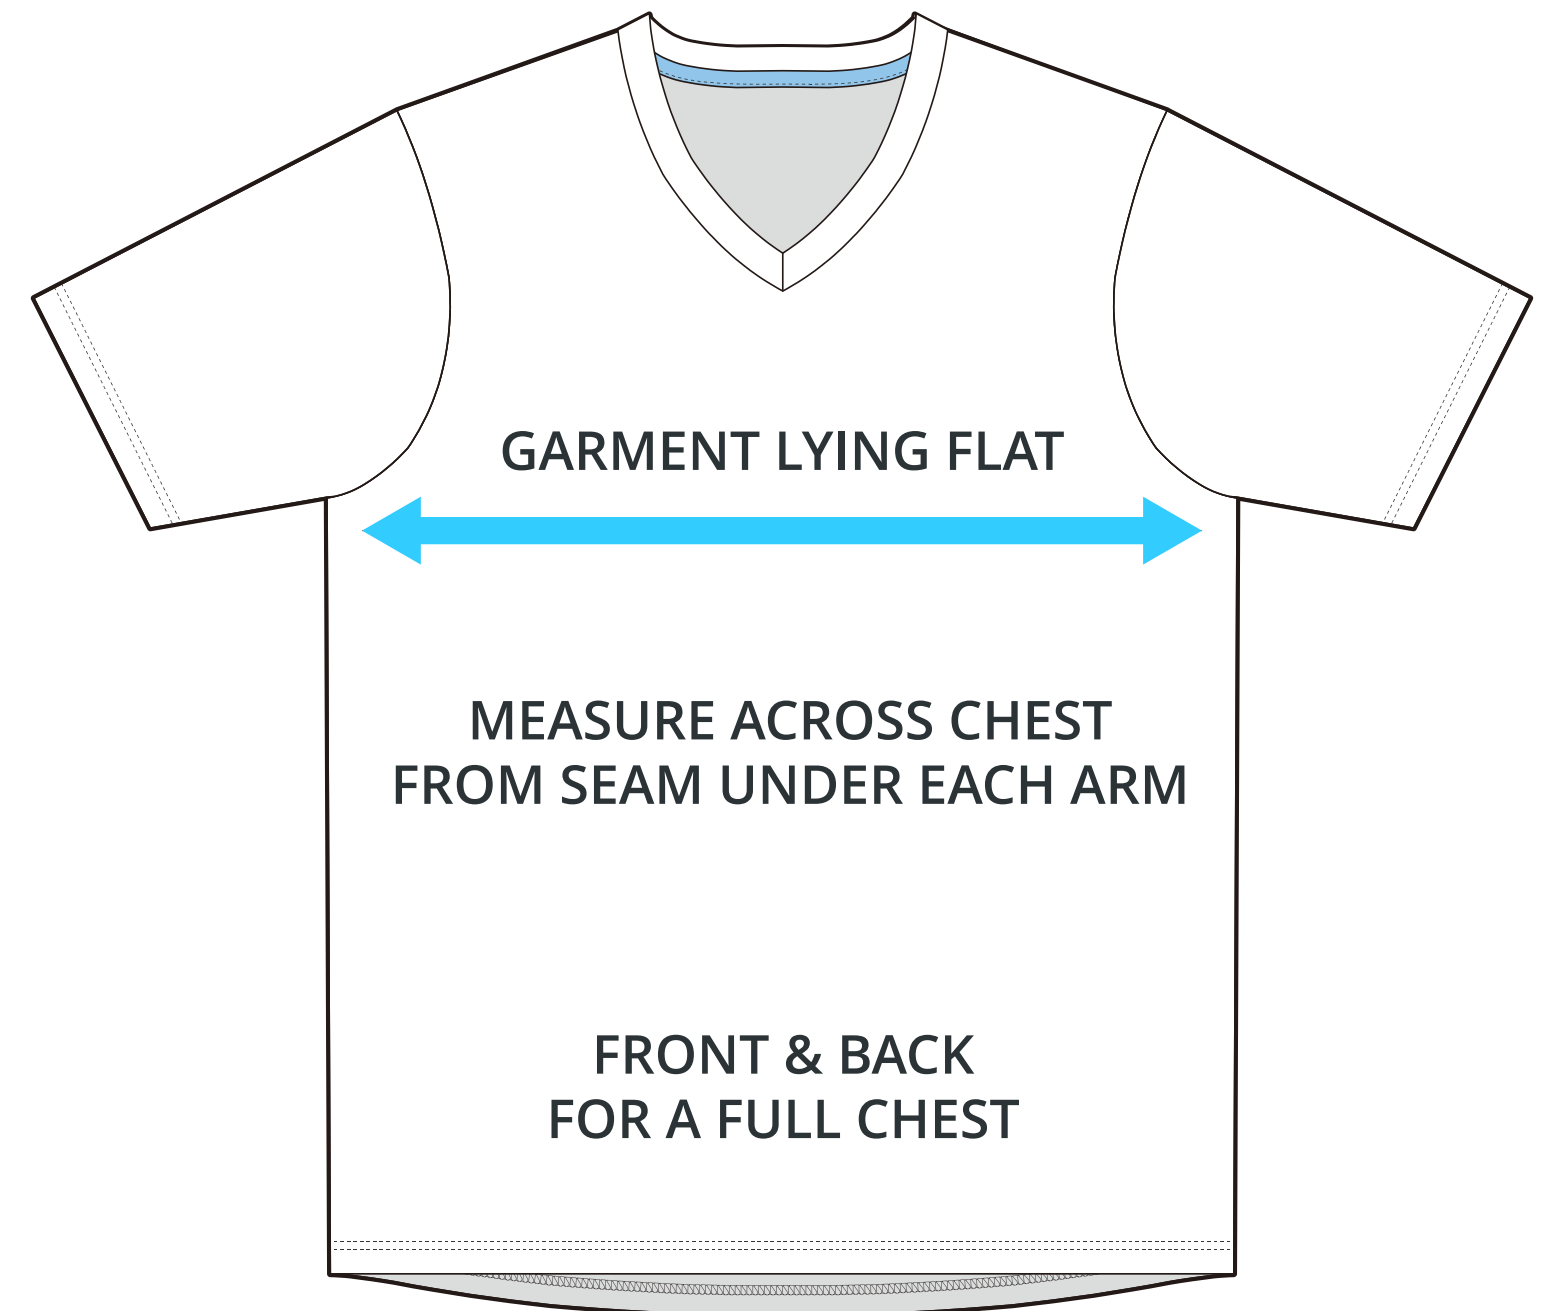

SIZING CHART

POWER SHORT SLEEVE V-NECK

Part #: AW-TSS-114

ADULT SIZING

SIZING CHART(inches)	S	M	L	XL	2XL	3XL	4XL	5XL
1/2 Chest	20.87	22.05	23.23	24.80	26.77	28.74	30.71	32.68
Front length (HSP)	27.56	28.74	29.92	31.10	31.89	32.68	33.46	34.25
Back length (HSP)	27.56	28.74	29.92	31.10	31.89	32.68	33.46	34.25

SIZING CHART(cm)	S	M	L	XL	2XL	3XL	4XL	5XL
1/2 Chest	53.00	56.00	59.00	63.00	68.00	73.00	78.00	83.00
Front length (HSP)	70.00	73.00	76.00	79.00	81.00	83.00	85.00	87.00
Back length (HSP)	70.00	73.00	76.00	79.00	81.00	83.00	85.00	87.00

YOUTH SIZING

SIZING CHART(inches)	YXS	YS	YM	YL	YXL
1/2 Chest	14.96	16.14	17.32	18.50	19.69
Front length (HSP)	19.69	21.26	22.83	24.41	25.98
Back length (HSP)	19.69	21.26	22.44	24.41	26.38

SIZING CHART(cm)	YXS	YS	YM	YL	YXL
1/2 Chest	38.00	41.00	44.00	47.00	50.00
Front length (HSP)	50.00	54.00	58.00	62.00	66.00
Back length (HSP)	50.00	54.00	57.00	62.00	67.00

HALF CHEST FULL CHEST

To find your size, compare measurements with a similar garment that fits you well.