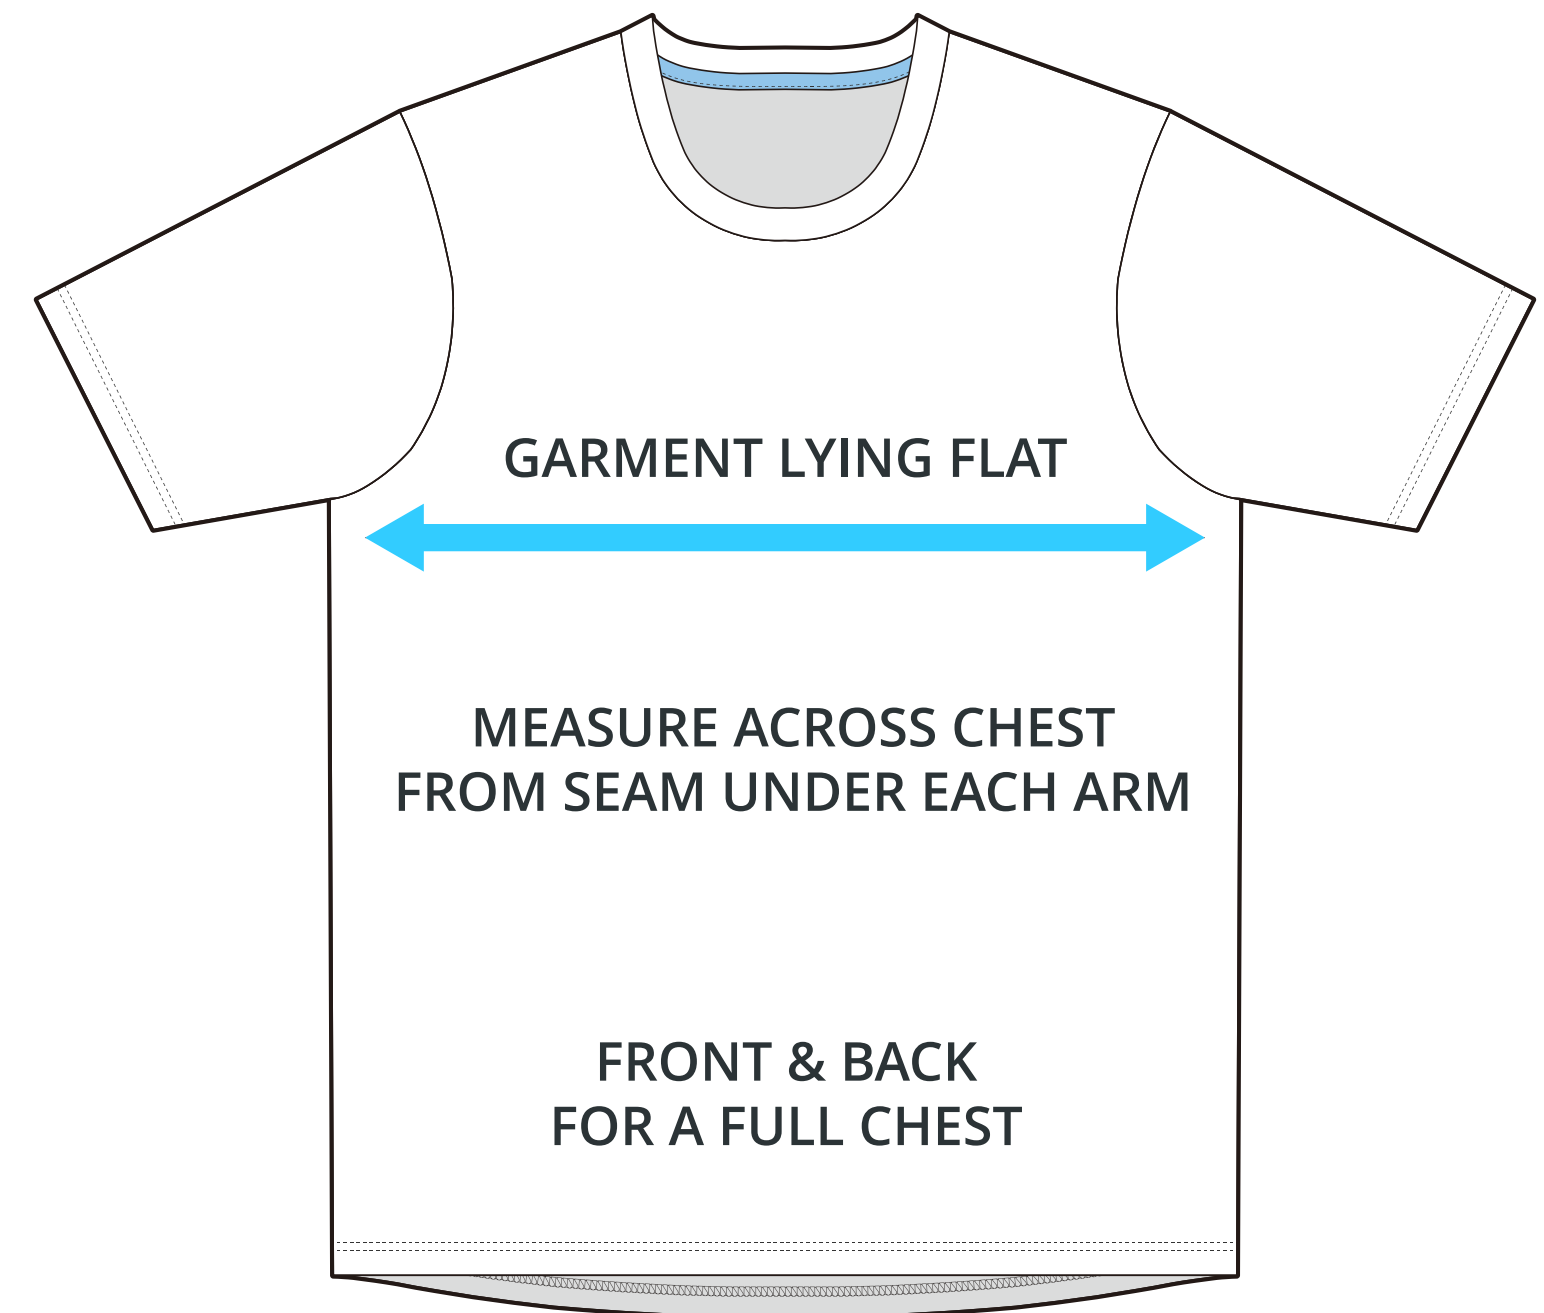

SIZING CHART

POWER SHORT SLEEVE CREW NECK

Part #: AW-TSS-110

ADULT SIZING

SIZING CHART(inches)	S	M	L	XL	2XL	3XL	4XL	5XL
1/2 Chest	20.87	22.05	23.23	24.80	26.77	28.74	30.71	32.68
Front length (HSP)	27.56	28.74	29.92	31.10	31.89	32.68	33.46	34.25
Back length (HSP)	27.56	28.74	29.92	31.10	31.89	32.68	33.46	34.25

SIZING CHART(cm)	S	M	L	XL	2XL	3XL	4XL	5XL
1/2 Chest	53.00	56.00	59.00	63.00	68.00	73.00	78.00	83.00
Front length (HSP)	70.00	73.00	76.00	79.00	81.00	83.00	85.00	87.00
Back length (HSP)	70.00	73.00	76.00	79.00	81.00	83.00	85.00	87.00

YOUTH SIZING

SIZING CHART(inches)	YXS	YS	YM	YL	YXL
1/2 Chest	14.96	16.14	17.32	18.50	19.69
Front length (HSP)	19.69	21.26	22.83	24.41	25.98
Back length (HSP)	19.69	21.26	22.44	24.41	26.38

SIZING CHART(cm)	YXS	YS	YM	YL	YXL
1/2 Chest	38.00	41.00	44.00	47.00	50.00
Front length (HSP)	50.00	54.00	58.00	62.00	66.00
Back length (HSP)	50.00	54.00	57.00	62.00	67.00

HALF CHEST FULL CHEST

To find your size, compare measurements with a similar garment that fits you well.