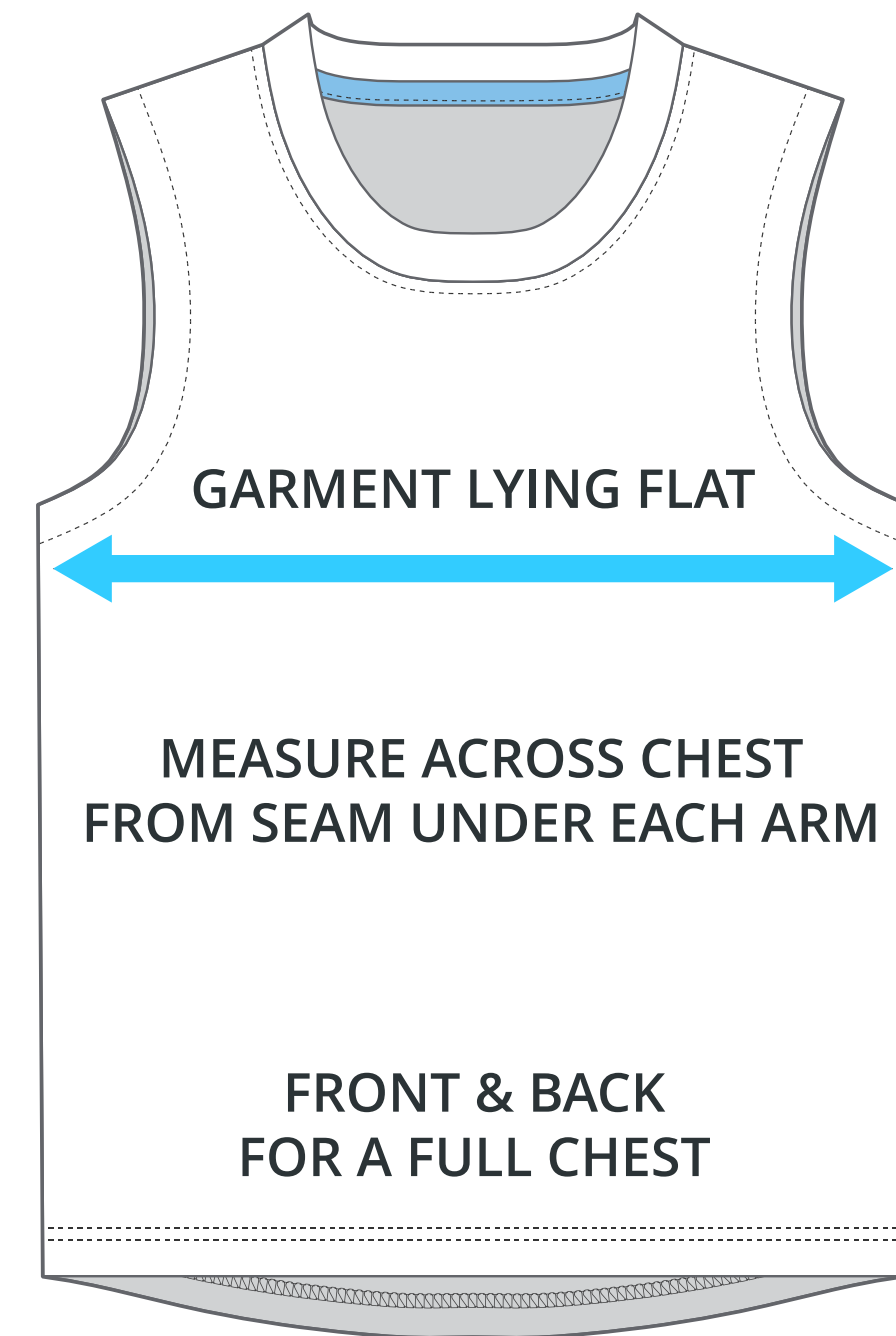

SIZING CHART

POWER SLEEVELESS CREW NECK

Part #: AW-TSS-100

ADULT SIZING

SIZING CHART(inches)	S	M	L	XL	2XL	3XL	4XL	5XL
1/2 Chest	19.29	20.47	21.65	22.83	24.02	25.20	26.38	27.56
Front length (HSP)	28.35	29.13	29.92	30.71	31.50	32.28	33.07	33.86
Back length (HSP)	29.33	30.12	30.91	31.69	32.48	33.27	34.06	34.84

SIZING CHART(cm)	S	M	L	XL	2XL	3XL	4XL	5XL
1/2 Chest	49.00	52.00	55.00	58.00	61.00	64.00	67.00	70.00
Front length (HSP)	72.00	74.00	76.00	78.00	80.00	82.00	84.00	86.00
Back length (HSP)	74.50	76.50	78.50	80.50	82.50	84.50	86.50	88.50

YOUTH SIZING

SIZING CHART(inches)	YXS	YS	YM	YL	YXL
1/2 Chest	13.78	14.96	16.14	17.32	18.50
Front length (HSP)	19.69	20.87	22.44	24.80	26.38
Back length (HSP)	20.67	21.85	23.43	25.79	27.36

SIZING CHART(cm)	YXS	YS	YM	YL	YXL
1/2 Chest	35.00	38.00	41.00	44.00	47.00
Front length (HSP)	50.00	53.00	57.00	63.00	67.00
Back length (HSP)	52.50	55.50	59.50	65.50	69.50

HALF CHEST FULL CHEST

To find your size, compare measurements with a similar garment that fits you well.