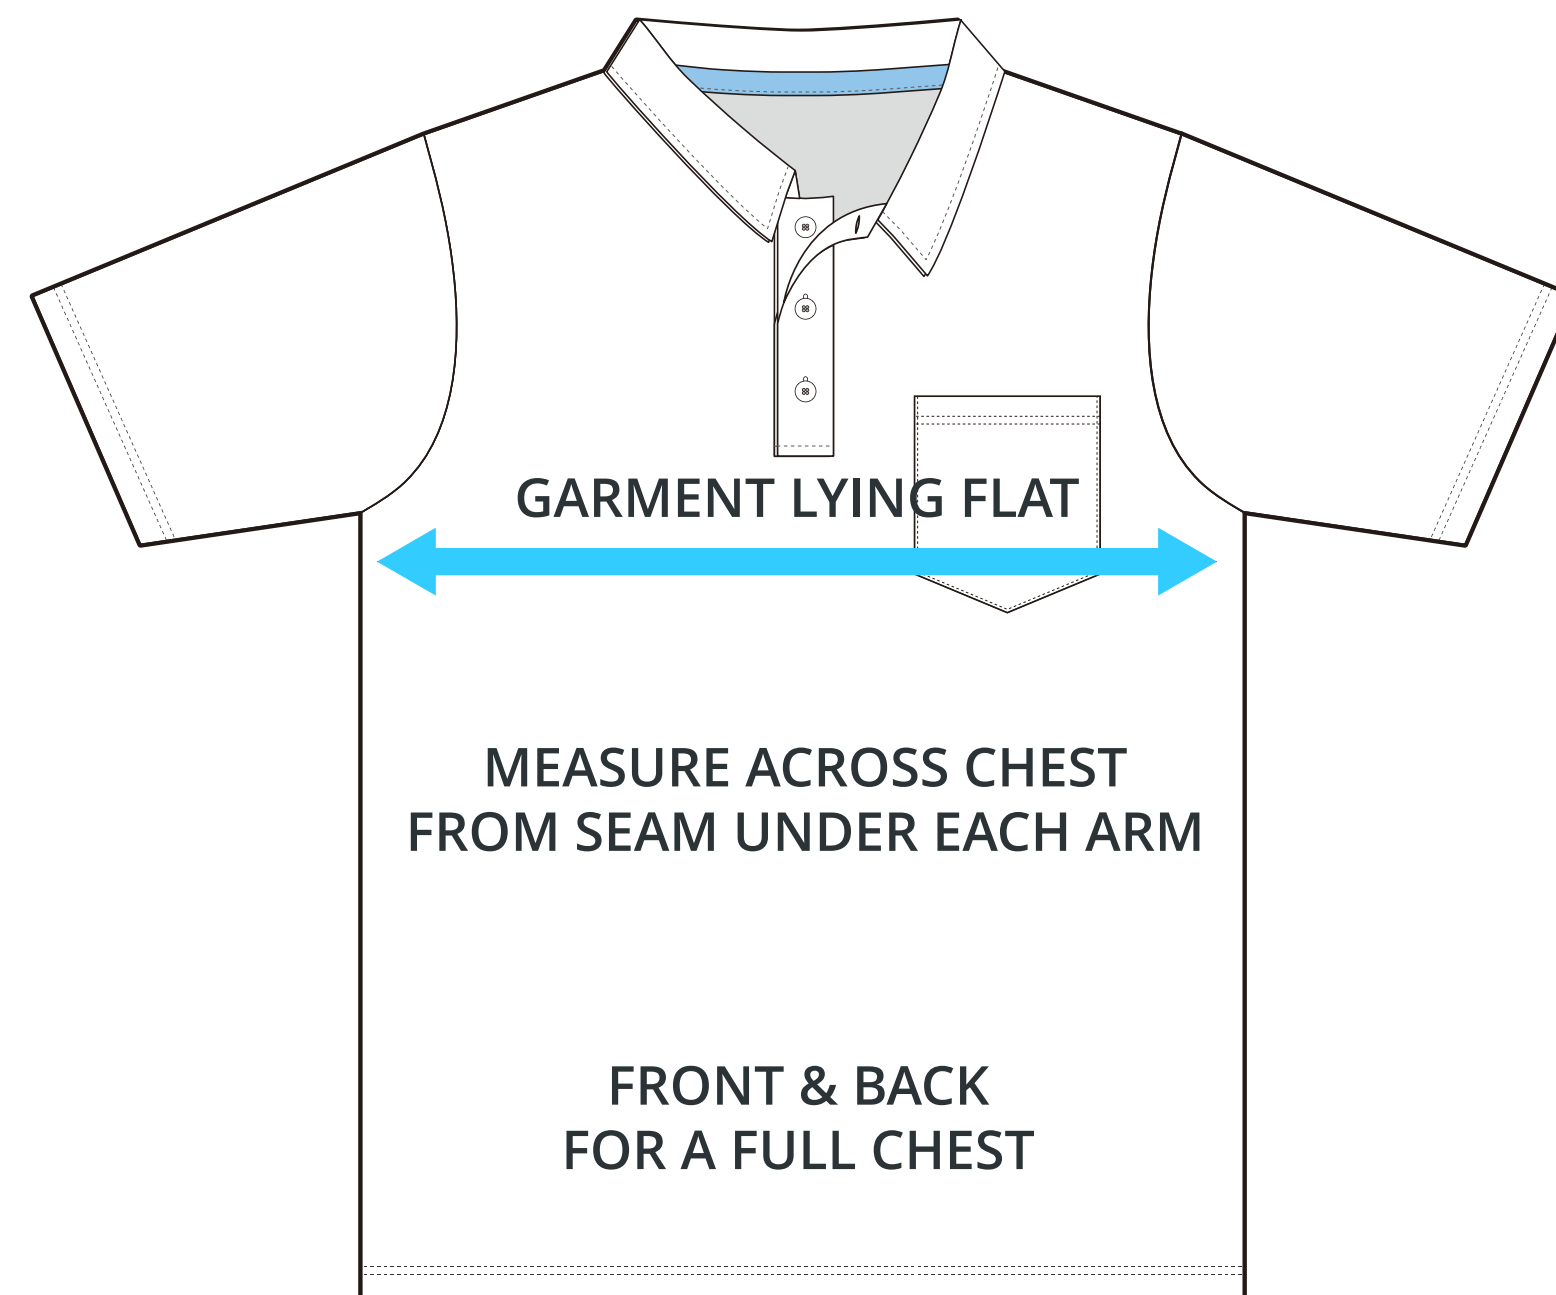

SIZING CHART

BREEZE HALF SLEEVE STRETCH POLO - WITH POCKET

Part #: AW-PLS-218

ADULT SIZING

SIZING CHART(inches)	XS	S	M	L	XL	2XL	3XL	4XL
1/2 Chest	17.72	18.90	20.08	21.26	22.83	24.41	25.98	27.56
Front length (HSP)	25.79	26.57	27.36	28.15	28.94	29.72	30.51	31.30
Back length (HSP)	25.79	26.57	27.36	28.15	28.94	29.72	30.51	31.30

SIZING CHART(cm)	XS	S	M	L	XL	2XL	3XL	4XL
1/2 Chest	45.00	48.00	51.00	54.00	58.00	62.00	66.00	70.00
Front length (HSP)	65.50	67.50	69.50	71.50	73.50	75.50	77.50	79.50
Back length (HSP)	65.50	67.50	69.50	71.50	73.50	75.50	77.50	79.50

GIRLS SIZING

SIZING CHART(inches)	GS	GM	GL
1/2 Chest	15.35	16.14	16.93
Front length (HSP)	21.65	23.23	24.80
Back length (HSP)	21.65	23.23	24.80

SIZING CHART(cm)	GS	GM	GL
1/2 Chest	39.00	41.00	43.00
Front length (HSP)	55.00	59.00	63.00
Back length (HSP)	55.00	59.00	63.00

HALF CHEST FULL CHEST

To find your size, compare measurements with a similar garment that fits you well.