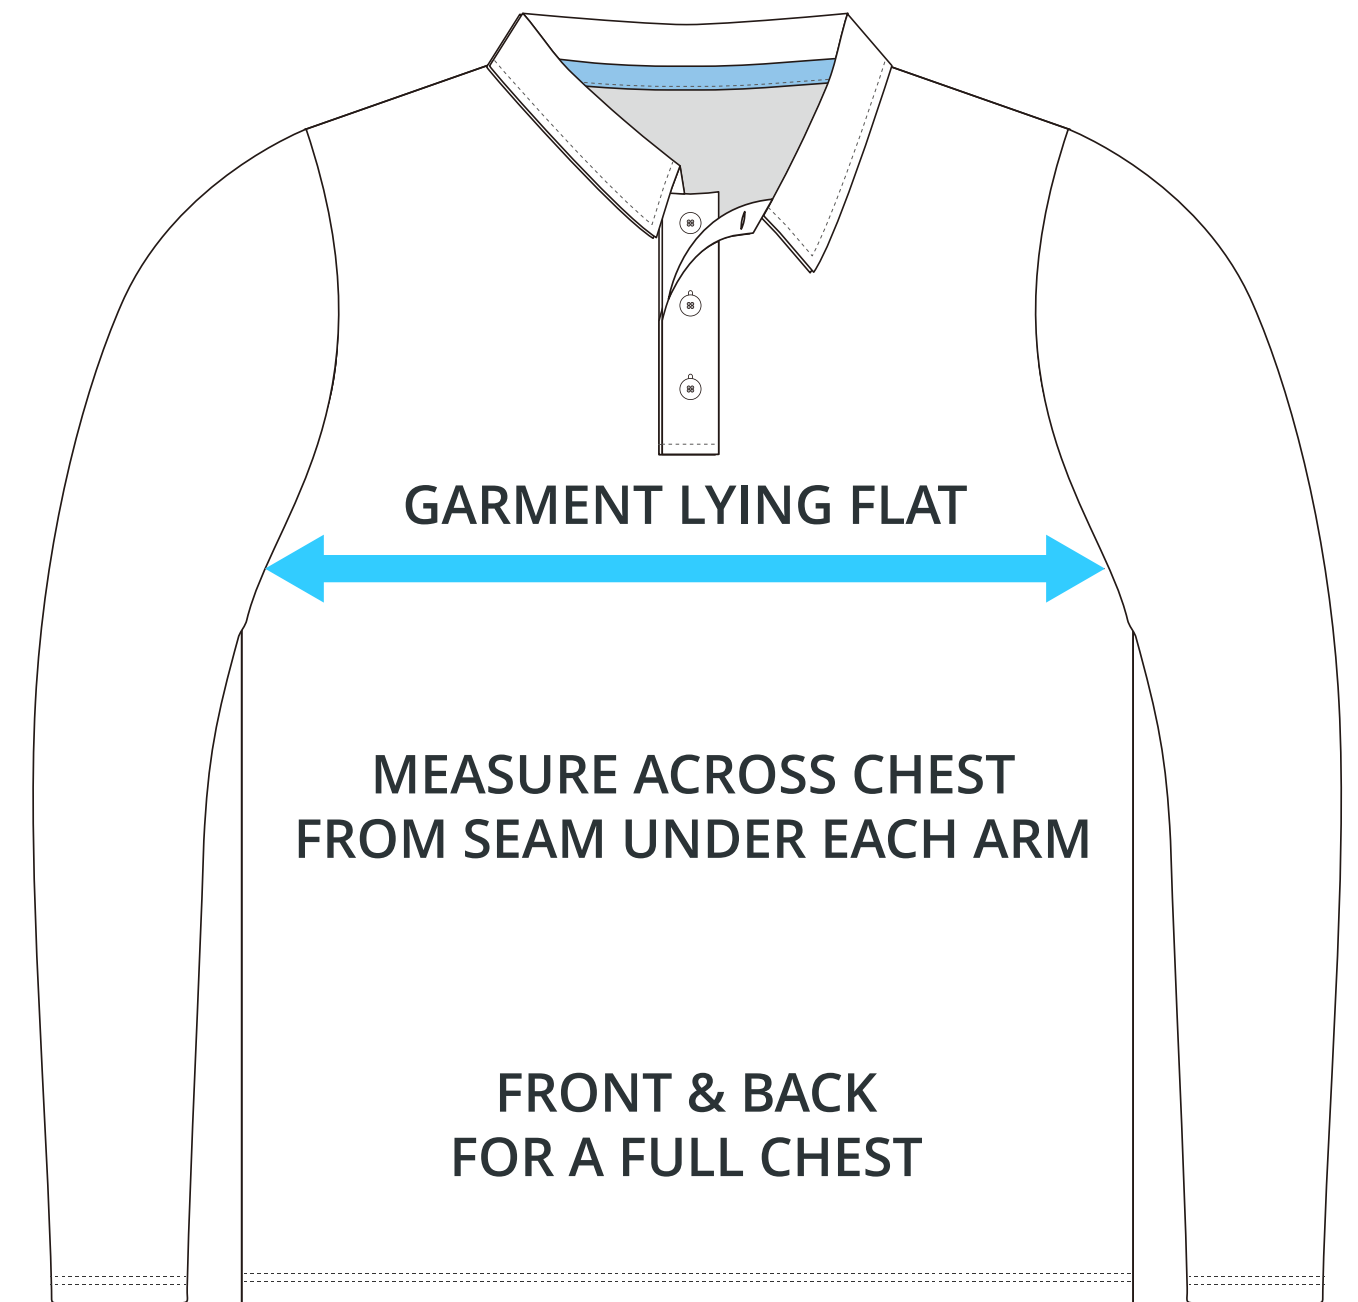

SIZING CHART

BREEZE LONG SLEEVE STRETCH POLO

Part #: AW-PLS-209

ADULT SIZING

SIZING CHART(inches)	XS	S	M	L	XL	2XL	3XL	4XL
1/2 Chest	17.72	18.90	20.08	21.26	22.83	24.41	25.98	27.56
Front length (HSP)	25.79	26.57	27.36	28.15	28.94	29.72	30.51	31.30
Back length (HSP)	25.79	26.57	27.36	28.15	28.94	29.72	30.51	31.30

SIZING CHART(cm)	XS	S	M	L	XL	2XL	3XL	4XL
1/2 Chest	45.00	48.00	51.00	54.00	58.00	62.00	66.00	70.00
Front length (HSP)	65.50	67.50	69.50	71.50	73.50	75.50	77.50	79.50
Back length (HSP)	65.50	67.50	69.50	71.50	73.50	75.50	77.50	79.50

GIRLS SIZING

SIZING CHART(inches)	GS	GM	GL
1/2 Chest	15.35	16.14	16.93
Front length (HSP)	21.65	23.23	24.80
Back length (HSP)	21.65	23.23	24.80

SIZING CHART(cm)	GS	GM	GL
1/2 Chest	39.00	41.00	43.00
Front length (HSP)	55.00	59.00	63.00
Back length (HSP)	55.00	59.00	63.00

HALF CHEST FULL CHEST

To find your size, compare measurements with a similar garment that fits you well.