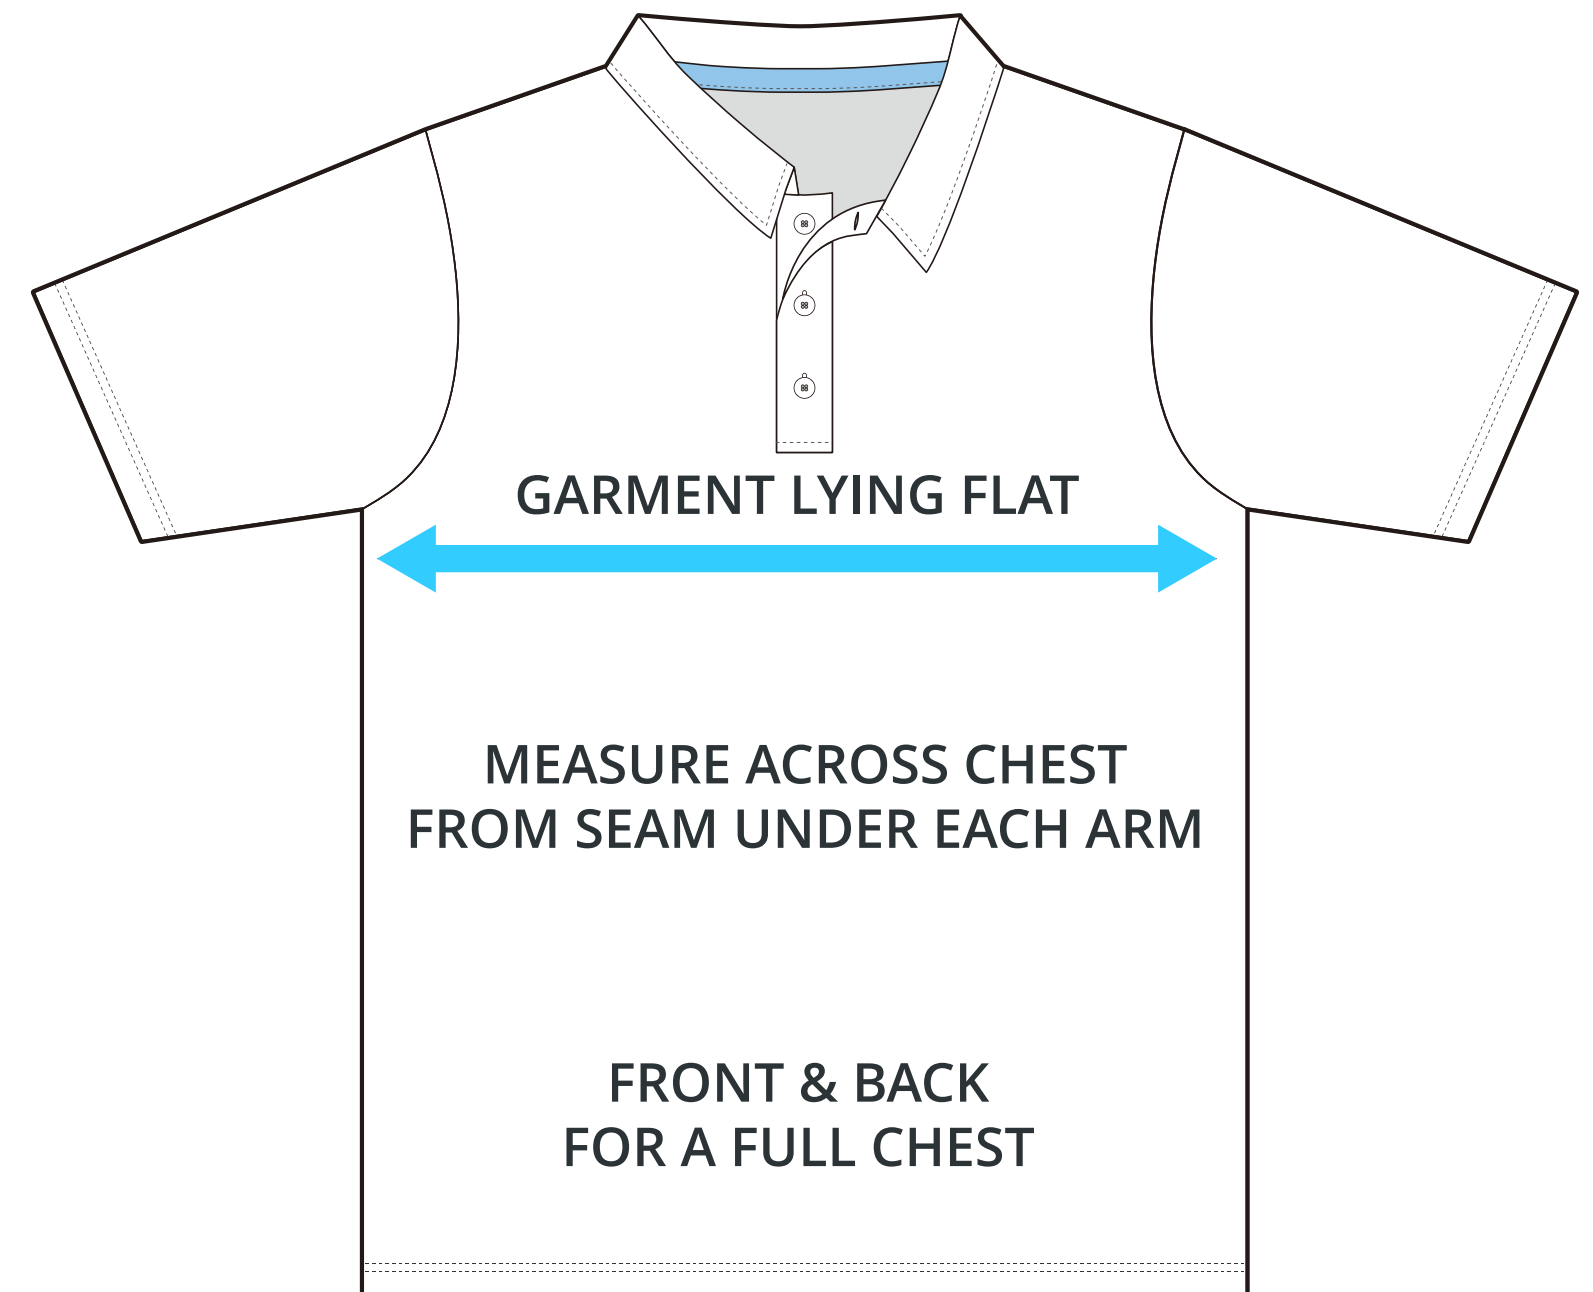

SIZING CHART

BREEZE HALF SLEEVE STRETCH POLO

Part #: AW-PLS-205

ADULT SIZING

SIZING CHART(inches)	XS	S	M	L	XL	2XL	3XL	4XL
1/2 Chest	17.72	18.90	20.08	21.26	22.83	24.41	25.98	27.56
Front length (HSP)	25.79	26.57	27.36	28.15	28.94	29.72	30.51	31.30
Back length (HSP)	25.79	26.57	27.36	28.15	28.94	29.72	30.51	31.30

SIZING CHART(cm)	XS	S	M	L	XL	2XL	3XL	4XL
1/2 Chest	45.00	48.00	51.00	54.00	58.00	62.00	66.00	70.00
Front length (HSP)	65.50	67.50	69.50	71.50	73.50	75.50	77.50	79.50
Back length (HSP)	65.50	67.50	69.50	71.50	73.50	75.50	77.50	79.50

GIRLS SIZING

SIZING CHART(inches)	GS	GM	GL
1/2 Chest	15.35	16.14	16.93
Front length (HSP)	21.65	23.23	24.80
Back length (HSP)	21.65	23.23	24.80

SIZING CHART(cm)	GS	GM	GL
1/2 Chest	39.00	41.00	43.00
Front length (HSP)	55.00	59.00	63.00
Back length (HSP)	55.00	59.00	63.00

HALF CHEST FULL CHEST

To find your size, compare measurements with a similar garment that fits you well.